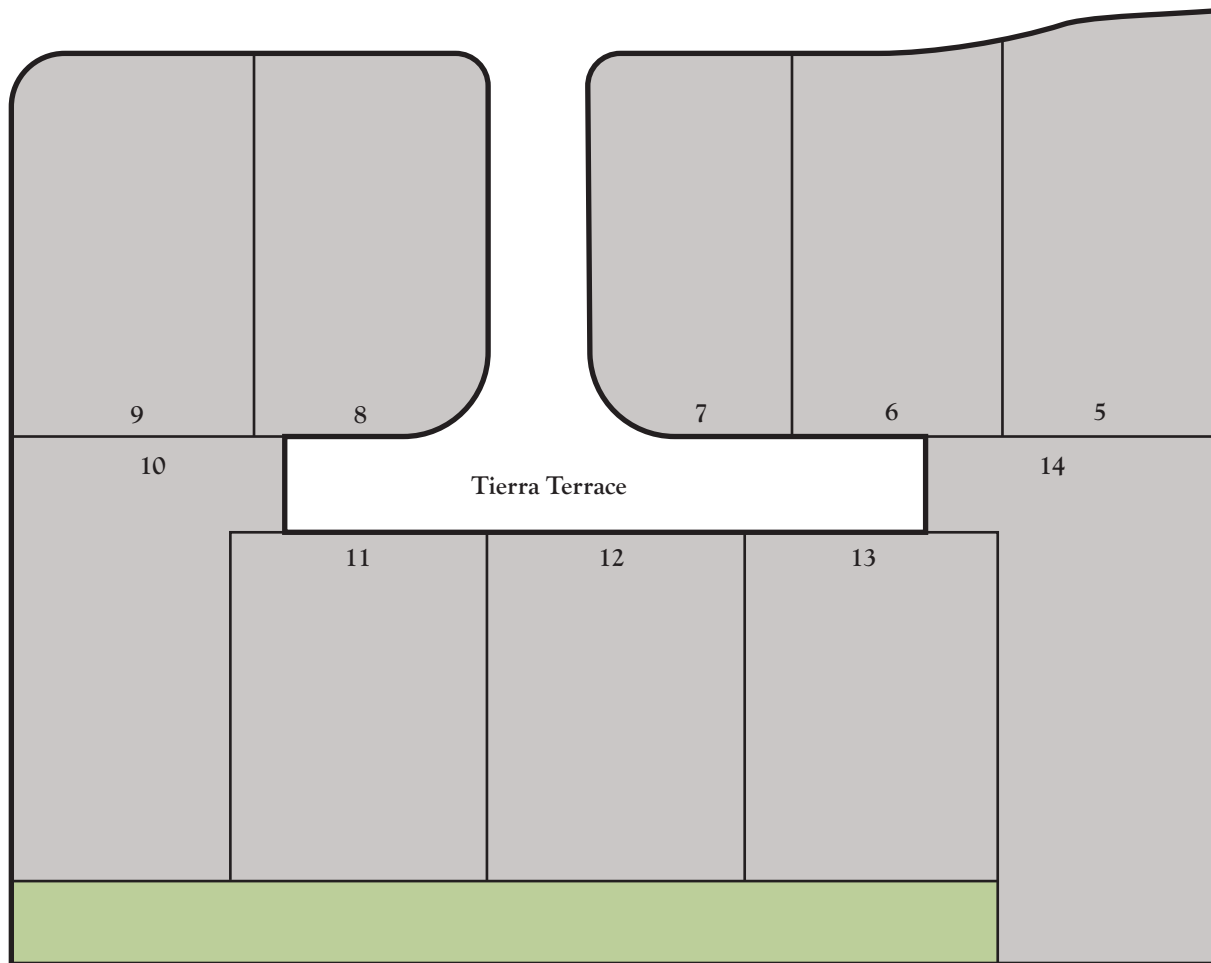

Artist's concept only. Rendering subject to change without notice. 9/16/20

Trillium Hills