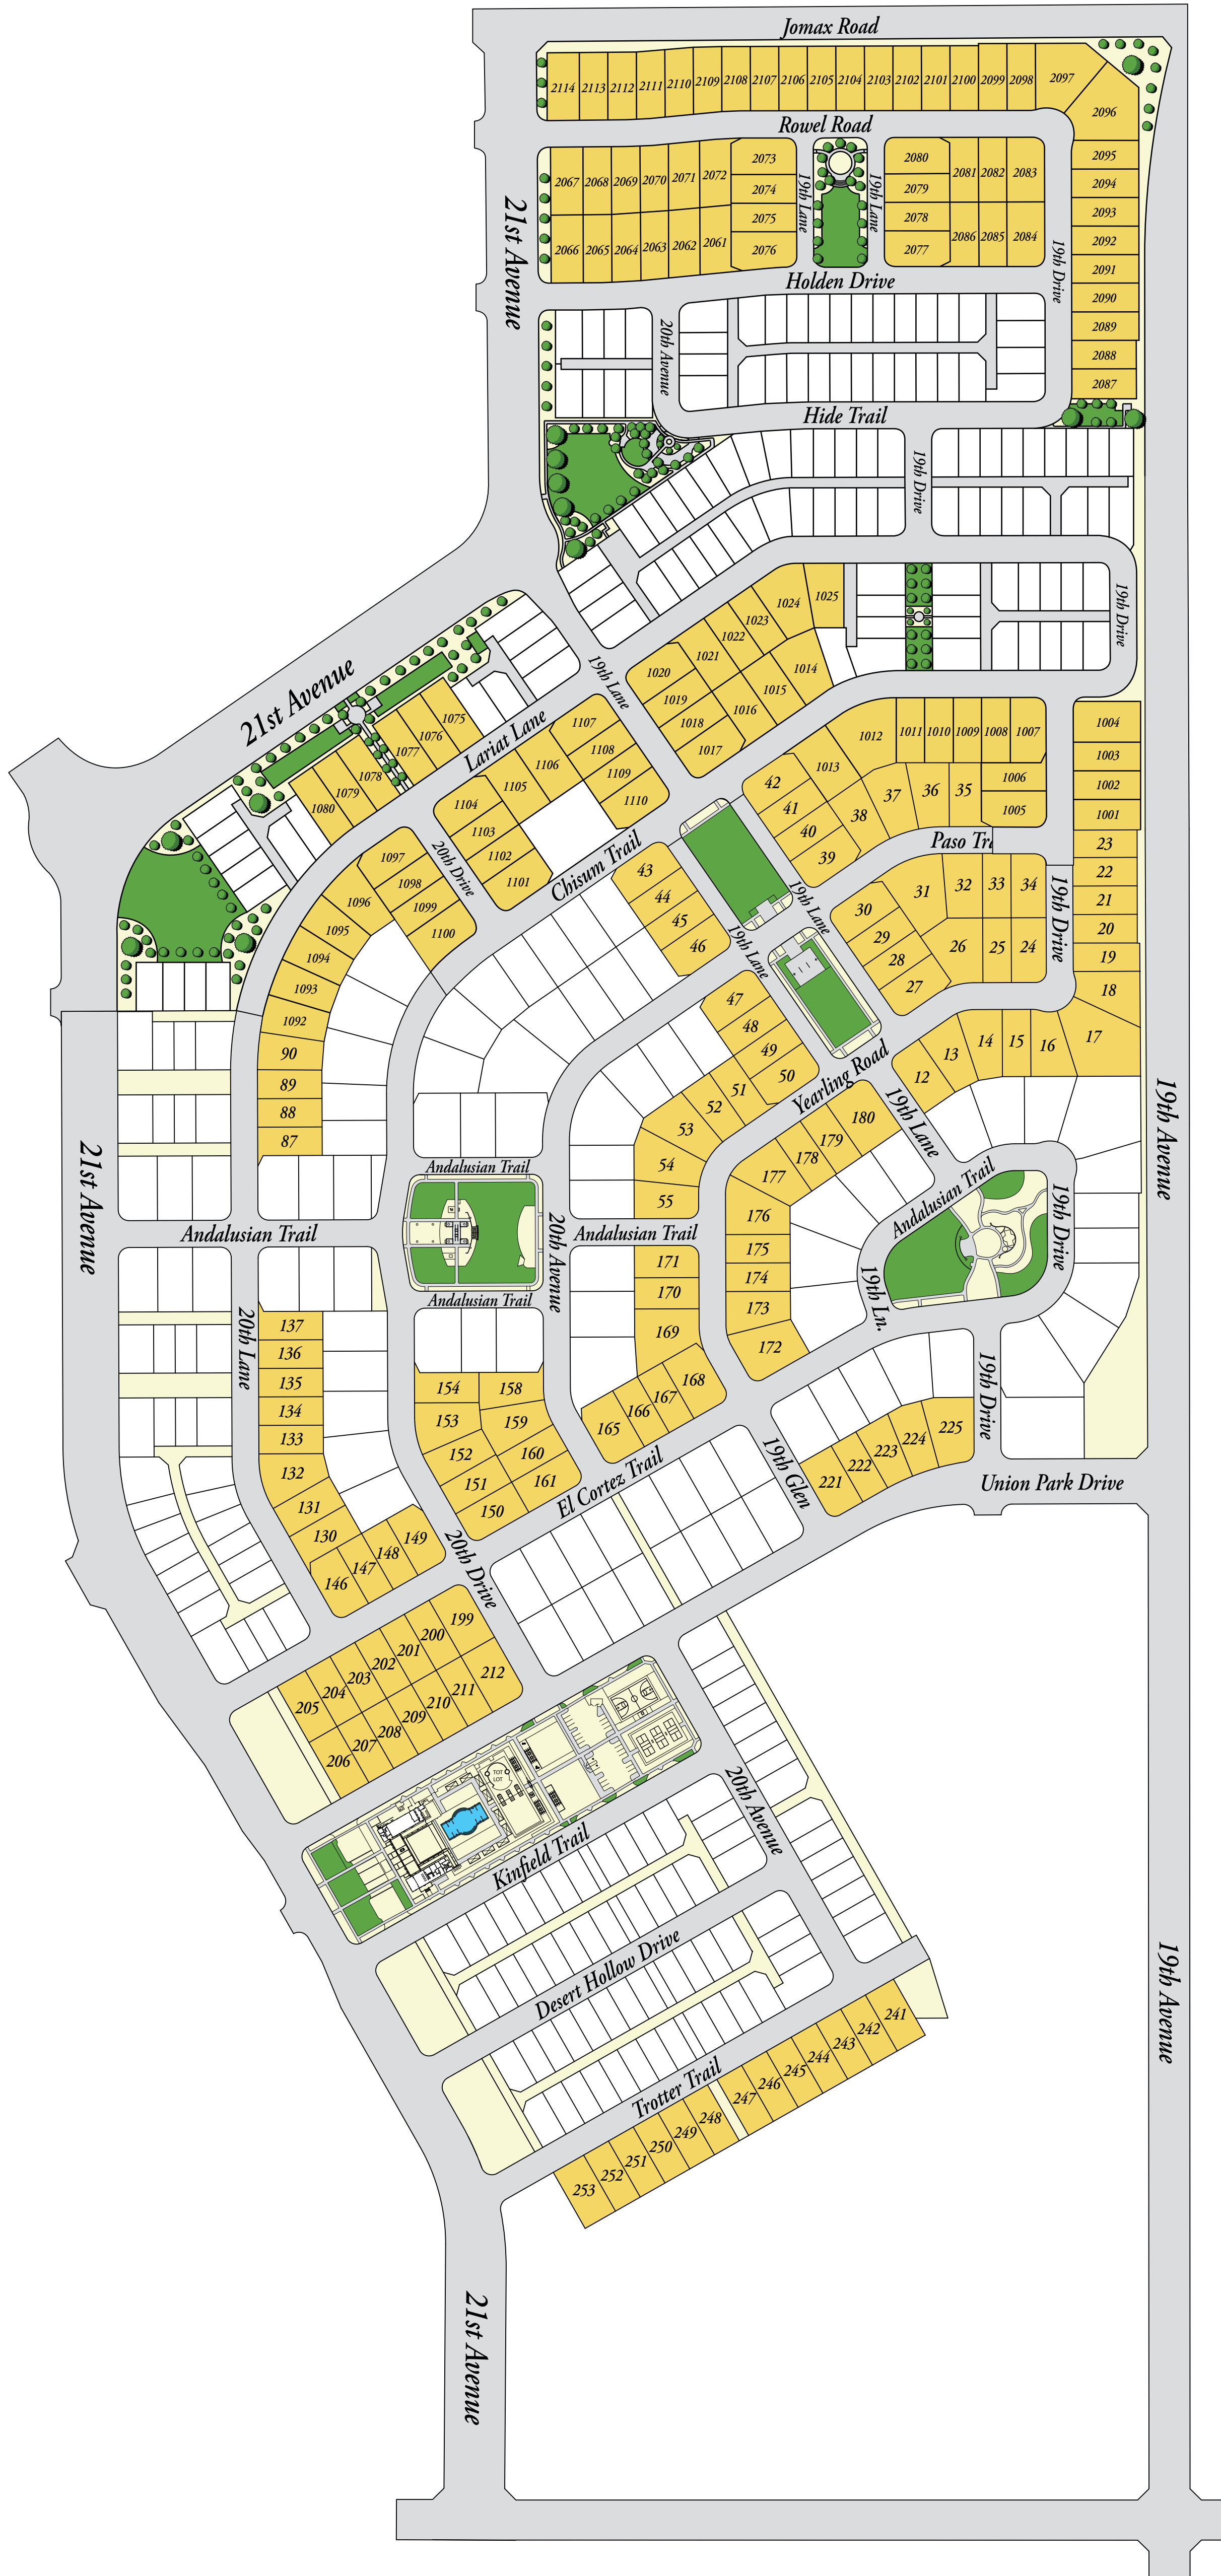

UNION PARK™

— AT NORTERRA —

David Weekley Homes