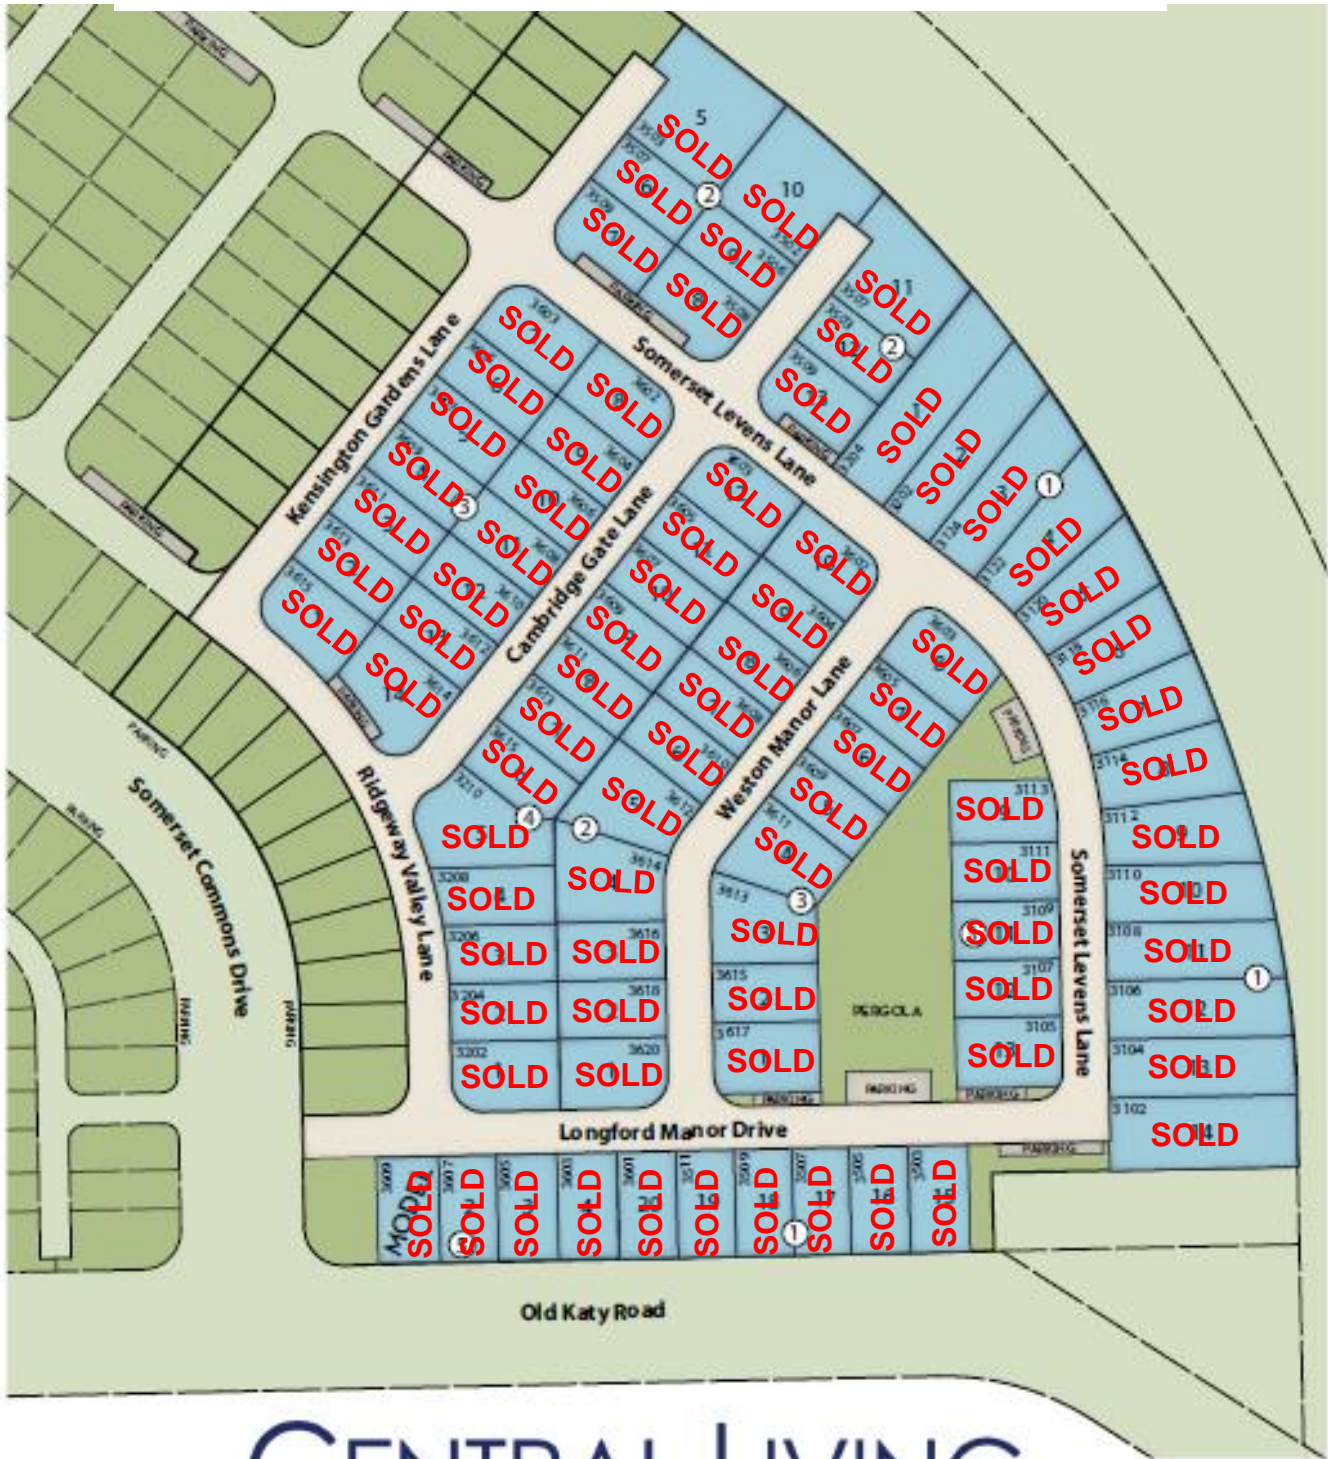

SOMERSET GREEN

CENTRAL LIVING by David Weekley Homes

Artist's concept only. Rendering subject to change without notice.