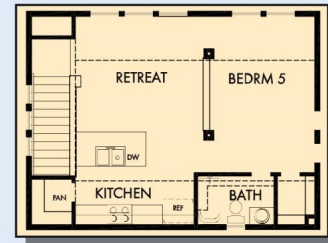

OPTIONAL SECOND FLOOR GARAGE
RETREAT ABOVE 2 CAR GARAGE

For additional options, please visit DavidWeekleyHomes.com

See a David Weekley Homes Sales Consultant for details. Prices, plans, dimensions, features, specifications, materials, and availability of homes or communities are subject to change without notice or obligation. Illustrations are artist's depictions only and may differ from completed improvements. Copyright © 2024 David Weekley Homes - All Rights Reserved. Houston, TX

DavidWeekleyHomes.com