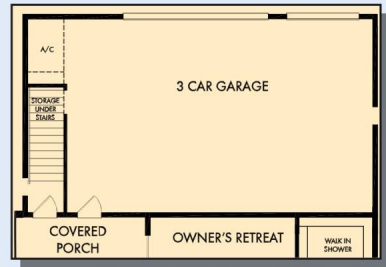

# THE CROWSON

2,354 - 3,210 sq. ft. • 3 - 5 Bedrooms • 2 - 4 Full Baths • 3 Car Garage

OPTIONAL COVERED PORCH AT DINING

OPTIONAL EXTENDED COVERED PORCH AT DINING

OPTIONAL BEDROOM 4 AT RETREAT

OPTIONAL SUPER SHOWER AT OWNER'S BATH

FIRST FLOOR WITH OPTIONAL SECOND FLOOR GARAGE RETREAT ABOVE 3 CAR GARAGE

FIRST FLOOR WITH OPTIONAL DETACHED 3 CAR GARAGE

FIRST FLOOR WITH OPTIONAL SECOND FLOOR GARAGE RETREAT ABOVE 2 CAR GARAGE

OPTIONAL EXTENDED BEDROOM 2 AND 3