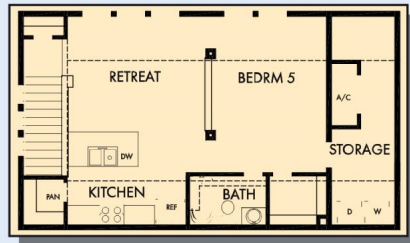

THE CROWSON

OPTIONAL SECOND FLOOR GARAGE
RETREAT ABOVE 3 CAR DETACHED GARAGE