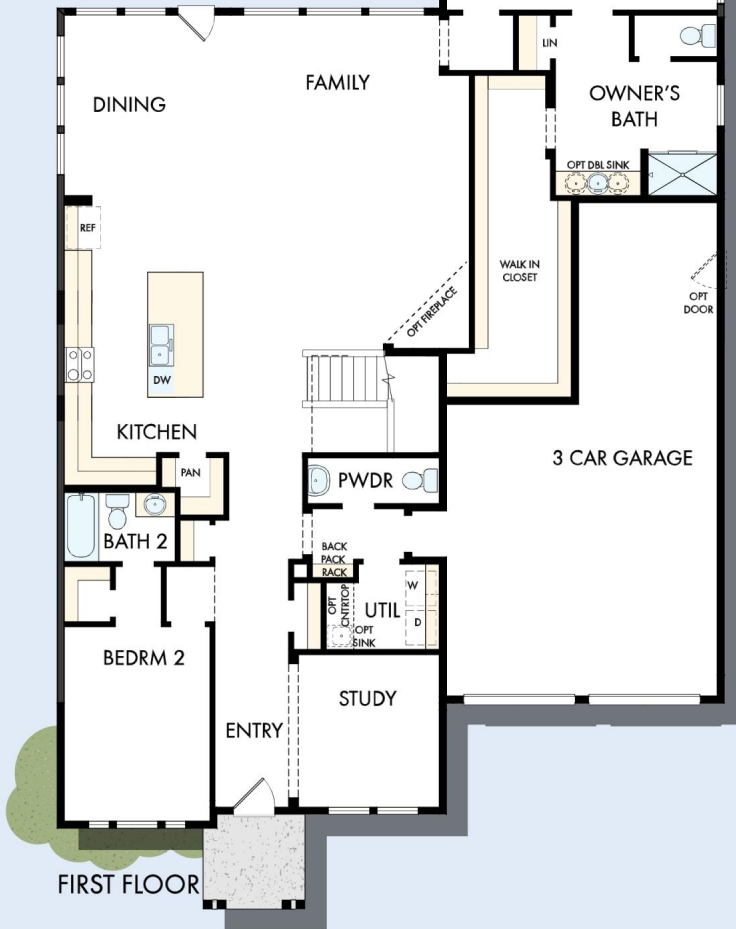

THE YATES

sq. ft. • Bedrooms • Full Baths • Half Baths • Car Garage

OPTIONAL SCREENED PORCH AT DINING

OPTIONAL EXTENDED SCREENED PORCH AT DINING AND FAMILY

OPTIONAL OUTDOOR FIREPLACE AT EXTENDED SCREENED PORCH

OPTIONAL SUPER SHOWER AT OWNER'S BATH

OPTIONAL OUTDOOR KITCHEN AT EXTENDED SCREENED PORCH

OPTIONAL DROP-IN TUB WITH SEPARATE SHOWER AT OWNER'S BATH

OPTIONAL FREE STANDING TUB WITH SEPARATE SHOWER AT OWNER'S BATH

OPTIONAL 2 CAR SIDE LOAD GARAGE

THE YATES

OPTIONAL FINISHED STORAGE

OPTIONAL BEDROOM 5
AT RETREAT

SECOND FLOOR

For additional options, please visit DavidWeekleyHomes.com

See a David Weekley Homes Sales Consultant for details. Prices, plans, dimensions, features, specifications, materials, and availability of homes or communities are subject to change without notice or obligation. Illustrations are artist's depictions only and may differ from completed improvements. Copyright © 2024 David Weekley Homes - All Rights Reserved. Charleston, SC