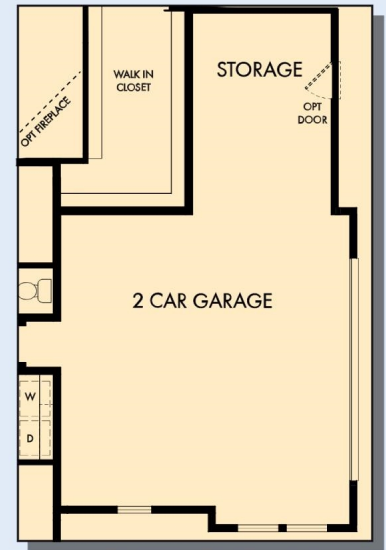

THE YATES

sq. ft. • Bedrooms • Full Baths • Half Baths • Car Garage

OPTIONAL SCREENED PORCH AT DINING

OPTIONAL EXTENDED SCREENED PORCH AT DINING AND FAMILY

OPTIONAL OUTDOOR FIREPLACE AT EXTENDED SCREENED PORCH

OPTIONAL SUPER SHOWER AT OWNER'S BATH

OPTIONAL OUTDOOR KITCHEN AT EXTENDED SCREENED PORCH

OPTIONAL DROP-IN TUB WITH SEPARATE SHOWER AT OWNER'S BATH

OPTIONAL FREE STANDING TUB WITH SEPARATE SHOWER AT OWNER'S BATH

OPTIONAL 2 CAR SIDE LOAD GARAGE

THE YATES

OPTIONAL FINISHED STORAGE

OPTIONAL BEDROOM 5
AT RETREAT

SECOND FLOOR

For additional options, please visit DavidWeekleyHomes.com

See a David Weekley Homes Sales Consultant for details. Prices, plans, dimensions, features, specifications, materials, and availability of homes or communities are subject to change without notice or obligation. Illustrations are artist's depictions only and may differ from completed improvements. Copyright © 2024 David Weekley Homes - All Rights Reserved. Charleston, SC