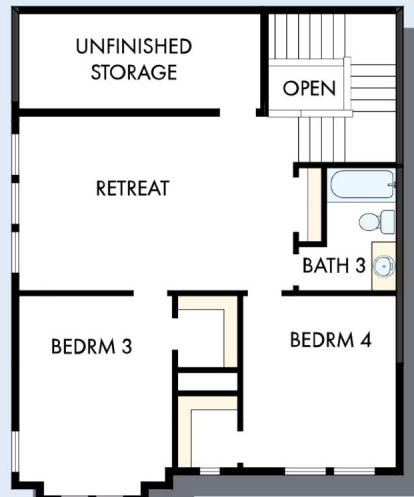

OPTIONAL 2 CAR SIDE LOAD GARAGE

THE YATES

OPTIONAL FINISHED STORAGE

OPTIONAL BEDROOM 5
AT RETREAT

SECOND FLOOR

For additional options, please visit DavidWeekleyHomes.com

See a David Weekley Homes Sales Consultant for details. Prices, plans, dimensions, features, specifications, materials, and availability of homes or communities are subject to change without notice or obligation. Illustrations are artist's depictions only and may differ from completed improvements. Copyright © 2024 David Weekley Homes - All Rights Reserved. Charleston, SC