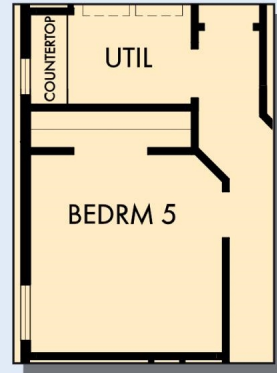

THE SCHNEIDER

sq. ft. • Bedrooms • Full Baths • Half Baths • Car Garage

A305 in HOU

For additional options, please visit DavidWeekleyHomes.com

4/29/2024

DavidWeekleyHomes.com

THE SCHNEIDER

OPTIONAL BEDROOM 5
AT RETREAT