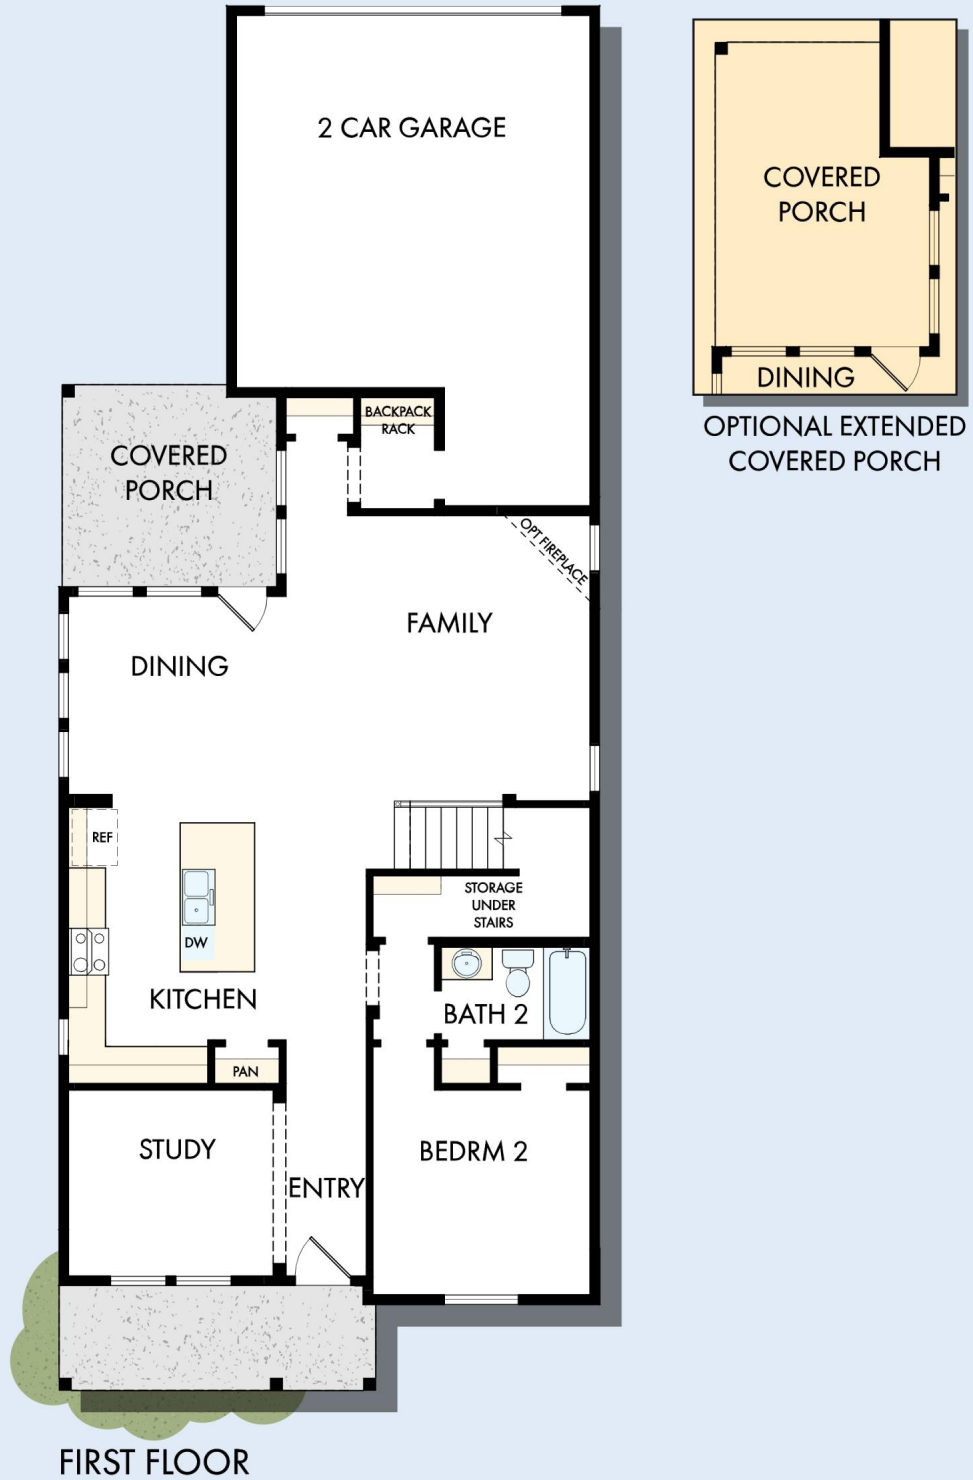

THE SCHNEIDER

sq. ft.

Bedrooms

Full Baths

Half Baths

Car Garage

**David Weekley
Homes**

Sandra A.

THE SCHNEIDER

sq. ft. • Bedrooms • Full Baths • Half Baths • Car Garage

A305 in HOU

For additional options, please visit DavidWeekleyHomes.com

4/29/2024

DavidWeekleyHomes.com

THE SCHNEIDER

OPTIONAL BEDROOM 5
AT RETREAT