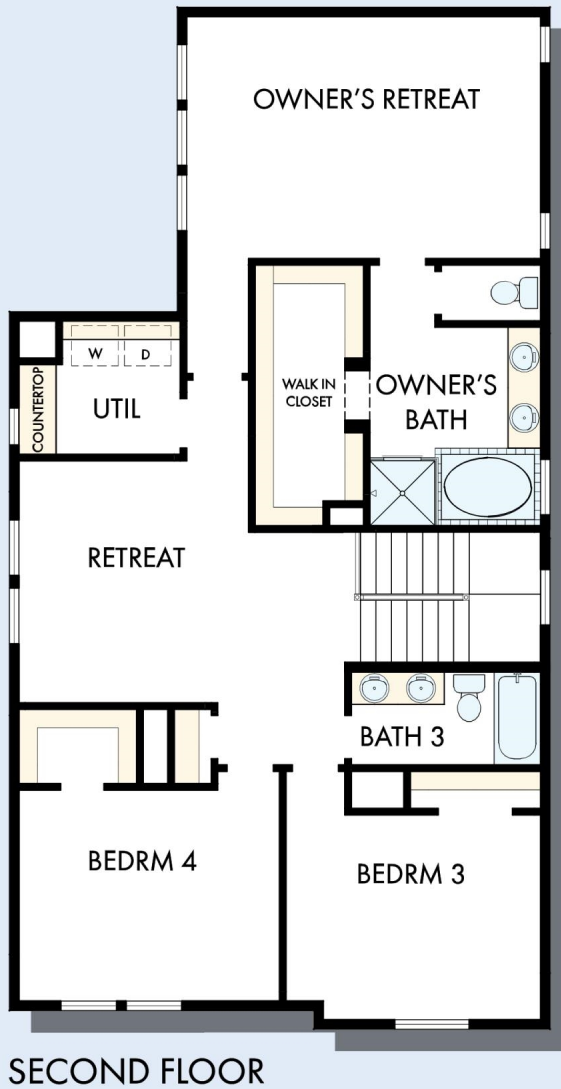

THE SCHNEIDER

sq. ft. • Bedrooms • Full Baths • Half Baths • Car Garage

A305 in HOU

For additional options, please visit DavidWeekleyHomes.com

4/29/2024

DavidWeekleyHomes.com

THE SCHNEIDER

OPTIONAL BEDROOM 5
AT RETREAT

OPTIONAL SUPER
SHOWER
AT OWNER'S BATH

OPTIONAL SLIDE IN TUB
WITH SEPARATE SHOWER
AT OWNER'S BATH

For additional options, please visit DavidWeekleyHomes.com

See a David Weekley Homes Sales Consultant for details. Prices, plans, dimensions, features, specifications, materials, and availability of homes or communities are subject to change without notice or obligation. Illustrations are artist's depictions only and may differ from completed improvements. Copyright © 2024 David Weekley Homes - All Rights Reserved. Houston, TX