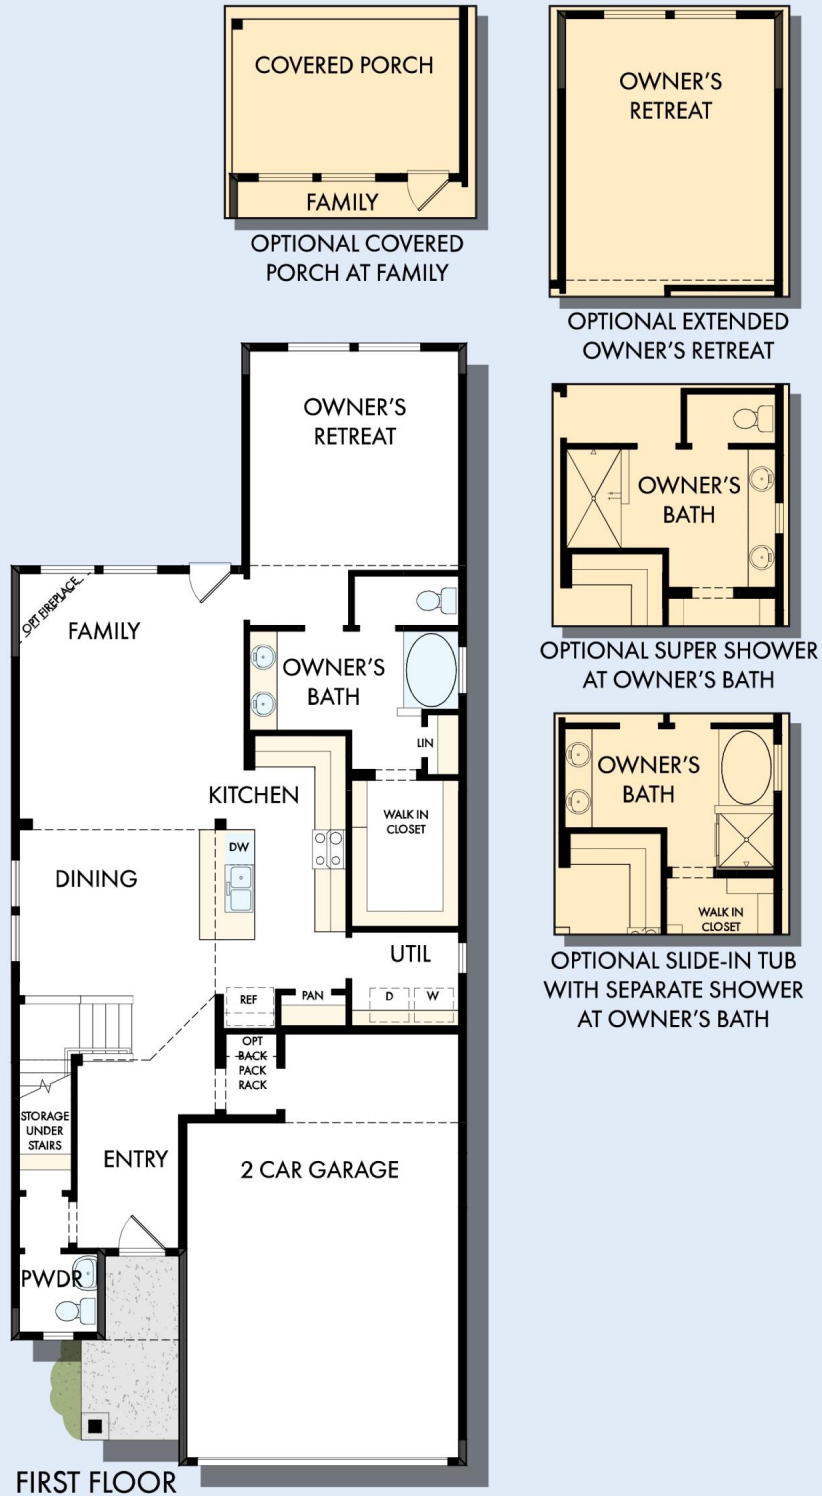

# THE TITUS

Exterior A

2,364 - 2,376 sq. ft.

4 - 5 Bedrooms

2 Full Baths

1 Half Bath

2 Car Garage

Exterior B

# THE TITUS

2,364 - 2,376 sq. ft. • 4 - 5 Bedrooms • 2 Full Baths • 1 Half Bath • 2 Car Garage

A145 in 4140 NAS

For additional options, please visit [DavidWeekleyHomes.com](http://DavidWeekleyHomes.com)

7/29/2024

# THE TITUS

OPTIONAL BEDROOM 5  
AT RETREAT

SECOND FLOOR

For additional options, please visit [DavidWeekleyHomes.com](http://DavidWeekleyHomes.com)

See a David Weekley Homes Sales Consultant for details. Prices, plans, dimensions, features, specifications, materials, and availability of homes or communities are subject to change without notice or obligation. Illustrations are artist's depictions only and may differ from completed improvements. Copyright © 2024 David Weekley Homes - All Rights Reserved. Nashville, TN