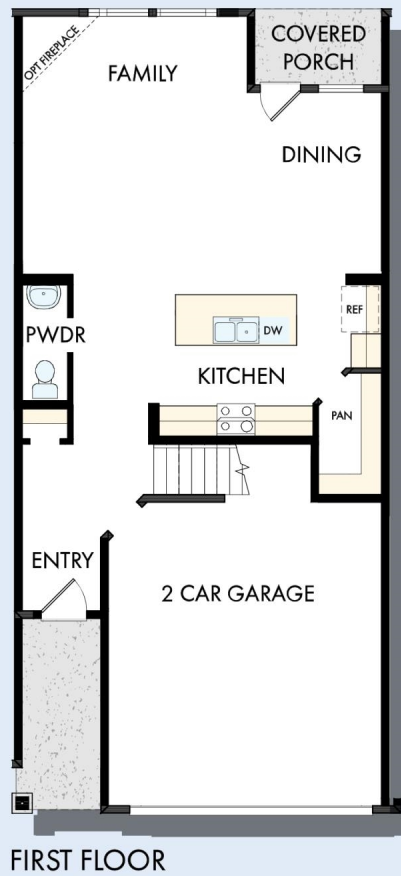

THE WAINWRIGHT

Exterior A

Exterior B

2,139 sq. ft.

3 Bedrooms

2 Full Baths

1 Half Bath

2 Car Garage

**David Weekley
Homes**

THE WAINWRIGHT

2,139 sq. ft. • 3 Bedrooms • 2 Full Baths • 1 Half Bath • 2 Car Garage

THE WAINWRIGHT

SECOND FLOOR

For additional options, please visit DavidWeekleyHomes.com

See a David Weekley Homes Sales Consultant for details. Prices, plans, dimensions, features, specifications, materials, and availability of homes or communities are subject to change without notice or obligation. Illustrations are artist's depictions only and may differ from completed improvements. Copyright © 2024 David Weekley Homes - All Rights Reserved. Raleigh, Durham, Chapel Hill, NC