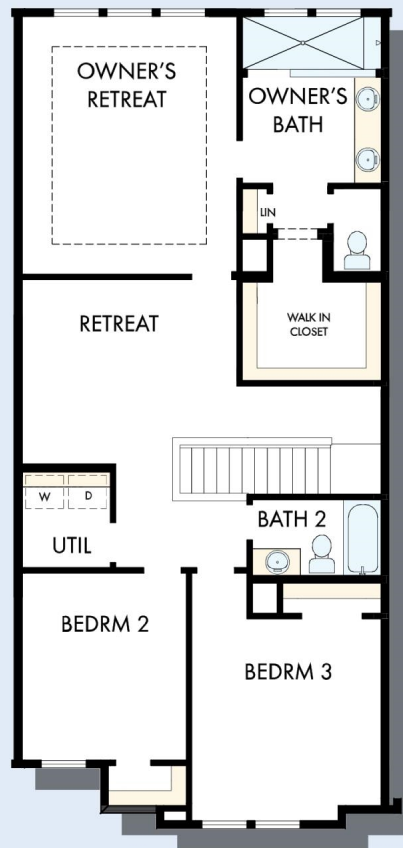

THE WAINWRIGHT

Exterior A

Exterior B

2,139 sq. ft.

3 Bedrooms

2 Full Baths

1 Half Bath

2 Car Garage

**David Weekley
Homes**

THE WAINWRIGHT

2,139 sq. ft. • 3 Bedrooms • 2 Full Baths • 1 Half Bath • 2 Car Garage

THE WAINWRIGHT

SECOND FLOOR

For additional options, please visit DavidWeekleyHomes.com

See a David Weekley Homes Sales Consultant for details. Prices, plans, dimensions, features, specifications, materials, and availability of homes or communities are subject to change without notice or obligation. Illustrations are artist's depictions only and may differ from completed improvements. Copyright © 2024 David Weekley Homes - All Rights Reserved. Raleigh, Durham, Chapel Hill, NC