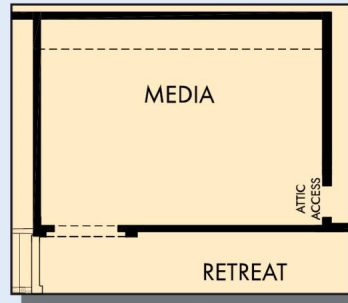

THE MALINDA

Exterior A

2,982 - 3,312 sq. ft.

4 Bedrooms

3 Full Baths

2 Car Garage

Exterior B

Exterior H

David Weekley
Homes

THE MALINDA

2,982 - 3,312 sq. ft. • 4 Bedrooms • 3 Full Baths • 2 Car Garage

THE MALINDA

OPTIONAL MEDIA AT RETREAT

SECOND FLOOR

For additional options, please visit DavidWeekleyHomes.com