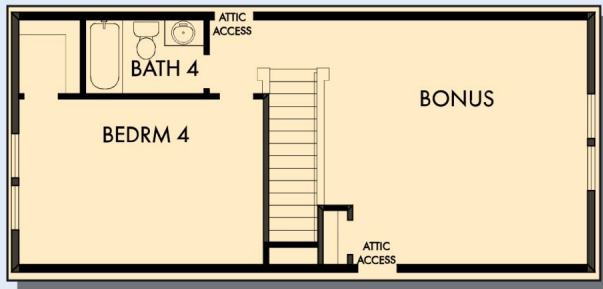

THE COPPERDALE

OPTIONAL SECOND FLOOR
BONUS WITH BEDROOM 4 AND BATH 4