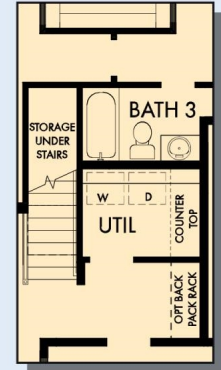

# THE COPPERDALE

2,268 - 2,977 sq. ft. • 3 - 5 Bedrooms • 3 - 5 Full Baths • 3 Car Garage

OPTIONAL COVERED PORCH AT DINING

OPTIONAL EXTENDED COVERED PORCH AT DINING AND FAMILY

OPTIONAL SUPER SHOWER AT OWNER'S BATH

OPTIONAL FREE STANDING TUB WITH SEPARATE SHOWER AT OWNER'S BATH

FIRST FLOOR WITH OPTIONAL SECOND FLOOR BONUS

FIRST FLOOR

OPTIONAL HOBBY AT GARAGE

B884 in 4686 ATL

For additional options, please visit [DavidWeekleyHomes.com](http://DavidWeekleyHomes.com)