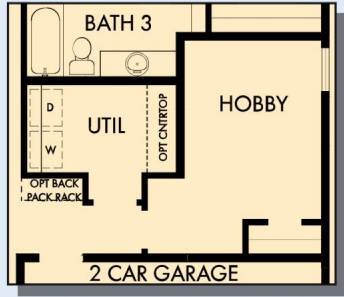

# THE COPPERDALE

2,268 - 2,977 sq. ft. • 3 - 5 Bedrooms • 3 - 5 Full Baths • 3 Car Garage

OPTIONAL COVERED PORCH AT DINING

OPTIONAL EXTENDED COVERED PORCH AT DINING AND FAMILY

OPTIONAL SUPER SHOWER AT OWNER'S BATH

OPTIONAL FREE STANDING TUB WITH SEPARATE SHOWER AT OWNER'S BATH

FIRST FLOOR WITH OPTIONAL SECOND FLOOR BONUS

FIRST FLOOR

OPTIONAL HOBBY AT GARAGE

B884 in 4686 ATL

For additional options, please visit [DavidWeekleyHomes.com](http://DavidWeekleyHomes.com)