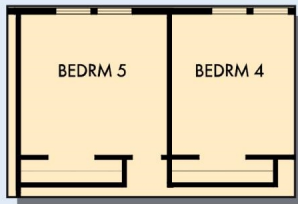

THE HELENE

OPTIONAL BEDROOM 5 AT RETREAT