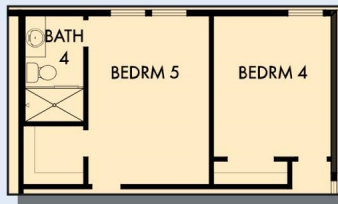

# THE HELENE

2,899 - 4,360 sq. ft. • 4 - 7 Bedrooms • 3 - 5 Full Baths • 2 - 4 Car Garage

OPTIONAL WALL FIREPLACE AT FAMILY

OPTIONAL DECK AT DINING

OPTIONAL EXTENDED DECK AT FAMILY AND DINING

FIRST FLOOR WITH OPTIONAL DAYLIGHT WALKOUT BASEMENT

# THE HELENE

OPTIONAL BEDROOM 5 AT RETREAT

OPTIONAL BEDROOM 5 WITH BATH 4 AT RETREAT

OPTIONAL DROP-IN TUB WITH SEPARATE SHOWER AT OWNER'S BATH

OPTIONAL SUPER SHOWER AT OWNER'S BATH

SECOND FLOOR

OPTIONAL FREE STANDING TUB WITH SEPARATE SHOWER AT OWNER'S BATH