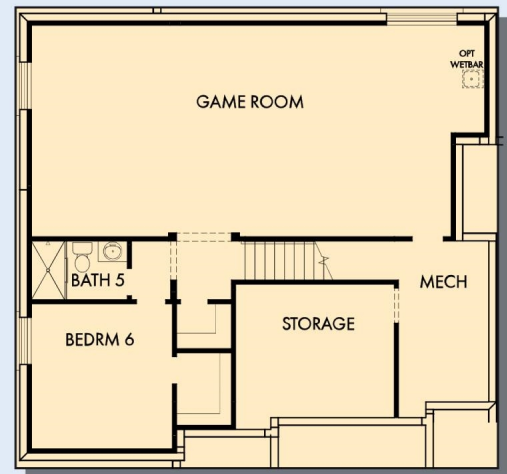

# THE HELENE

OPTIONAL WALKOUT BASEMENT

OPTIONAL BEDROOM 7 AT FINISHED BASEMENT

OPTIONAL EXTENDED COVERED DECK WITH DAYLIGHT WALKOUT BASEMENT

OPTIONAL GAME ROOM WITH BEDROOM 6 AT BASEMENT

For additional options, please visit [DavidWeekleyHomes.com](http://DavidWeekleyHomes.com)