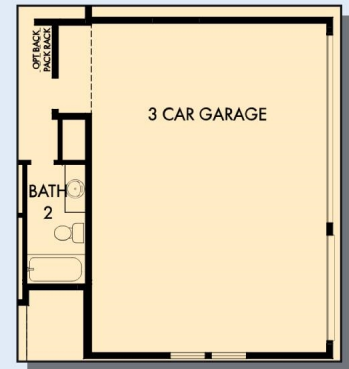

OPTIONAL 3 CAR GARAGE