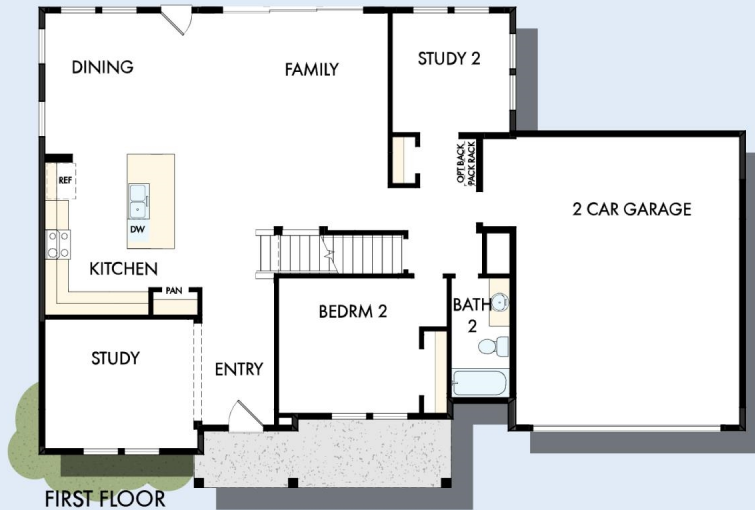

FIRST FLOOR