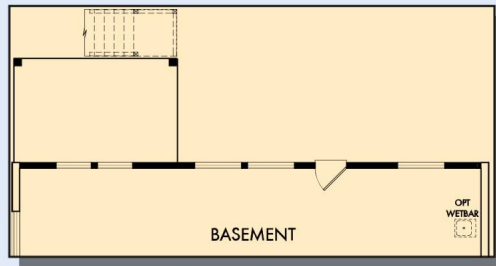

THE HELENE

OPTIONAL WALKOUT BASEMENT