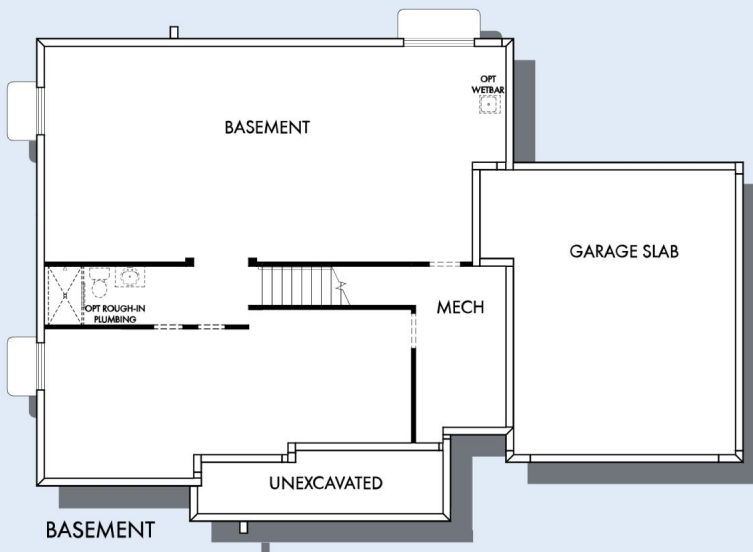

# THE HELENE

OPTIONAL WALKOUT BASEMENT

OPTIONAL BEDROOM 7 AT FINISHED BASEMENT

OPTIONAL EXTENDED COVERED DECK WITH DAYLIGHT WALKOUT BASEMENT

OPTIONAL GAME ROOM WITH BEDROOM 6 AT BASEMENT

For additional options, please visit [DavidWeekleyHomes.com](http://DavidWeekleyHomes.com)