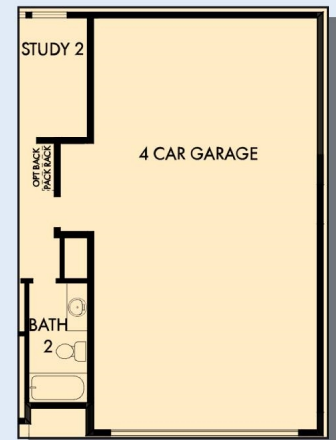

OPTIONAL 4 CAR GARAGE