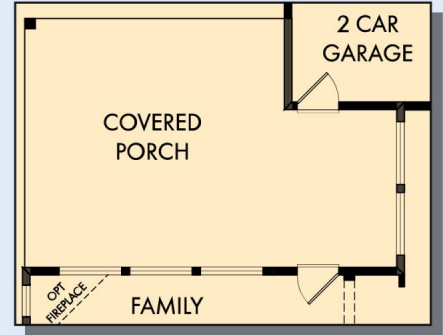

THE BASSETT

sq. ft. • Bedrooms • Full Baths • Half Baths • Car Garage

OPTIONAL EXTENDED COVERED PORCH

OPTIONAL SLIDE-IN TUB WITH SEPARATE SHOWER AT OWNER'S BATH

OPTIONAL DROP-IN TUB WITH SEPARATE SHOWER AT OWNER'S BATH