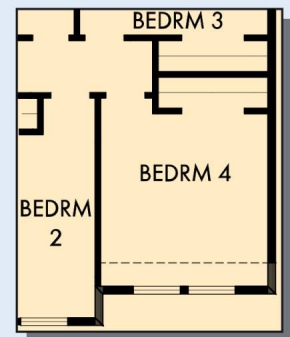

THE BASSETT

sq. ft. • Bedrooms • Full Baths • Half Baths • Car Garage

OPTIONAL EXTENDED COVERED PORCH

OPTIONAL SLIDE-IN TUB WITH SEPARATE SHOWER AT OWNER'S BATH

OPTIONAL DROP-IN TUB WITH SEPARATE SHOWER AT OWNER'S BATH

OPTIONAL SUPER SHOWER AT OWNER'S BATH

OPTIONAL BREEZEWAY AT COVERED PORCH

OPTIONAL BEDROOM 4 AT RETREAT

B893 in DAL

For additional options, please visit DavidWeekleyHomes.com

10/4/2024

See a David Weekley Homes Sales Consultant for details. Prices, plans, dimensions, features, specifications, materials, and availability of homes or communities are subject to change without notice or obligation. Illustrations are artist's depictions only and may differ from completed improvements. Copyright © 2024 David Weekley Homes - All Rights Reserved. Dallas/Ft. Worth, TX