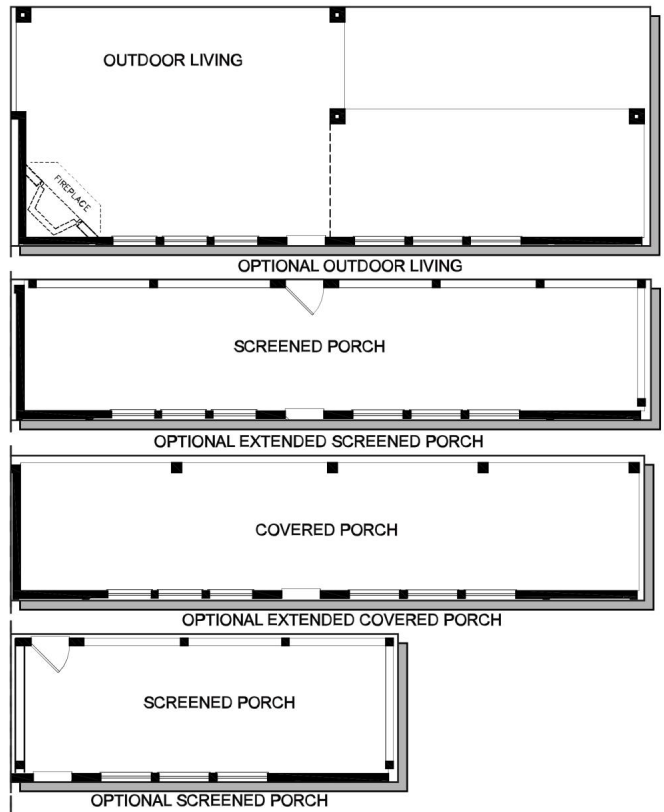

**FLOOR PLAN OPTIONS**

# THE SUGARTREE

**DavidWeekleyHomes.com**

5395\_NAS\_4126

6/28/2018

Prices, plans, dimensions, features, specifications, materials and availability of homes or communities are subject to change without notice or obligation, Illustrations are artist depictions only and may differ from completed improvements. Not all options available in all communities. Copyright 2018 (c) David Weekley Homes - All Rights Reserved.