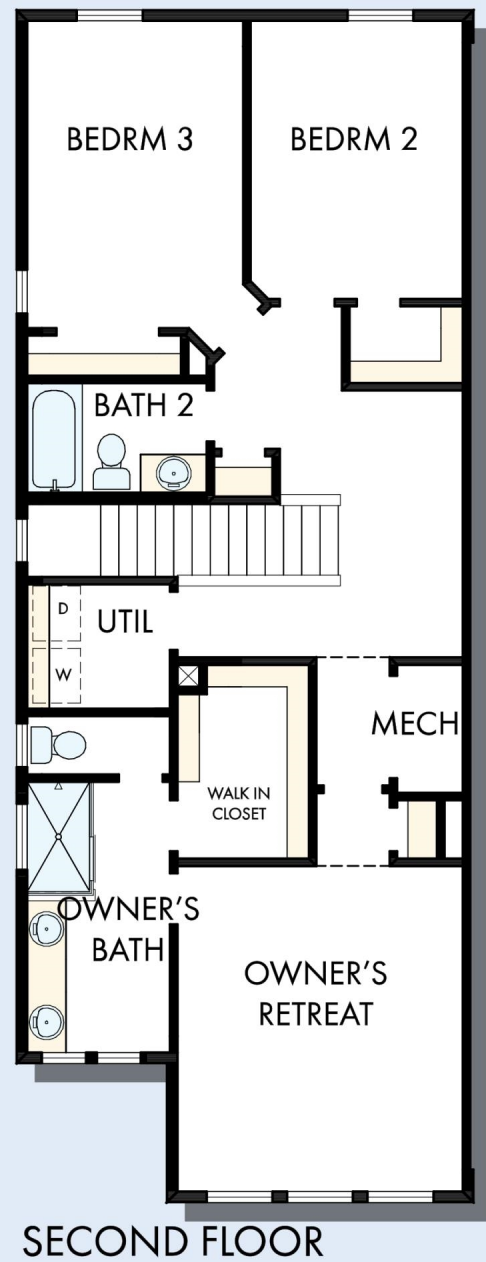

THE GIVENS

Exterior A

1,732 - 1,742 sq. ft.

3 Bedrooms

2 Full Baths

1 Half Bath

2 Car Garage

Exterior B

Exterior C

CENTRAL LIVING
by David Weekley Homes

THE GIVENS

1,732 - 1,742 sq. ft. • 3 Bedrooms • 2 Full Baths • 1 Half Bath • 2 Car Garage

8696 in 4229 IND

For additional options, please visit DavidWeekleyHomes.com