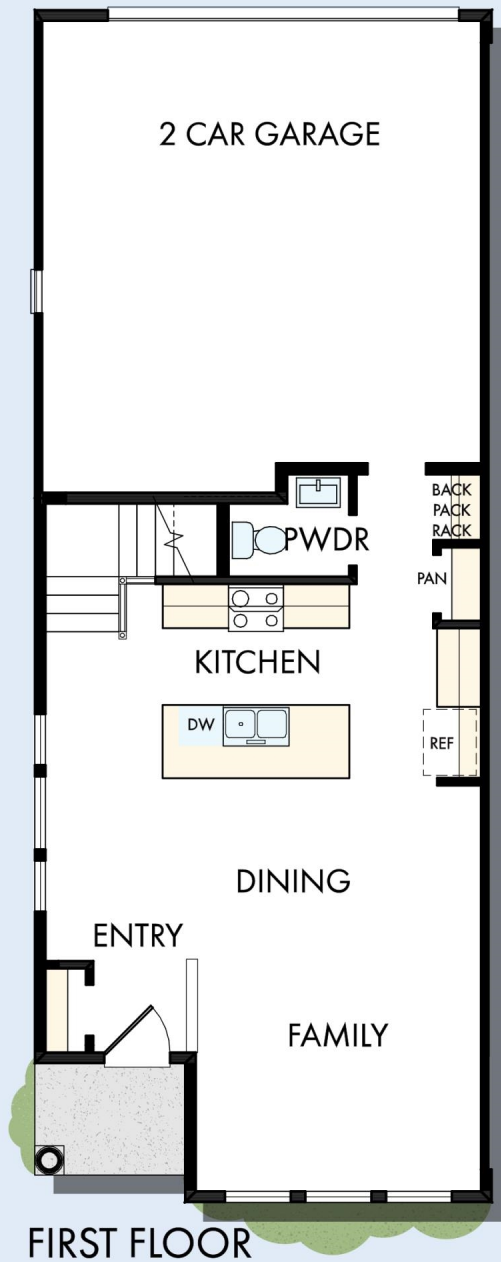

THE GIVENS

Exterior A

1,732 - 1,742 sq. ft.

3 Bedrooms

2 Full Baths

1 Half Bath

2 Car Garage

Exterior B

Exterior C

CENTRAL LIVING
by David Weekley Homes

THE GIVENS

1,732 - 1,742 sq. ft. • 3 Bedrooms • 2 Full Baths • 1 Half Bath • 2 Car Garage

8696 in 4229 IND

For additional options, please visit DavidWeekleyHomes.com