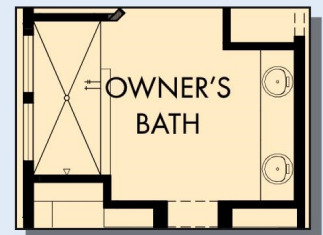

# THE LONGSPUR

2,087 sq. ft. • 3 Bedrooms • 2 Full Baths • 3 Car Garage

OPTIONAL SLIDE-IN TUB WITH SEPARATE SHOWER AT OWNER'S BATH

OPTIONAL DROP-IN TUB WITH SEPARATE SHOWER AT OWNER'S BATH

OPTIONAL SUPER SHOWER AT OWNER'S BATH