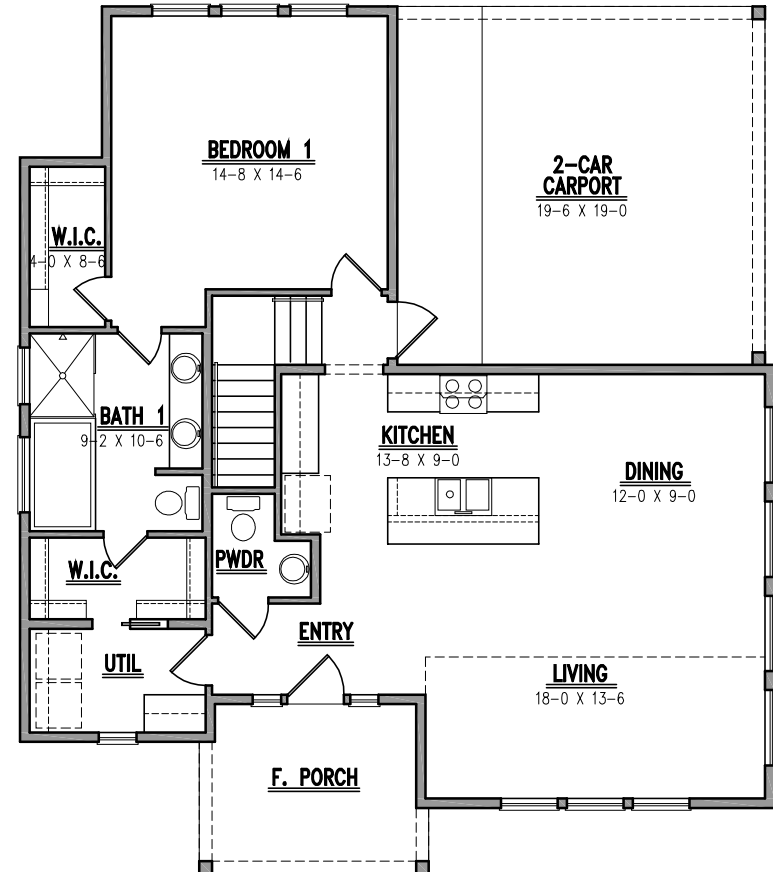

David Weekley Homes presents
8414 Bowling Green
Austin, TX 78757

Square Footages

Floor 1 Living Area:	1201 SF
Floor 2 Living Area:	626 SF
Total Living Area:	1827 SF

*approximates only

FRONT ELEVATION

PLANS ARE SUBJECT TO CHANGE WITHOUT NOTICE

SECOND FLOOR PLAN

ROOM SIZES ARE APPROXIMATES ONLY
 PLANS ARE SUBJECT TO CHANGE WITHOUT NOTICE

FIRST FLOOR PLAN

ROOM SIZES ARE APPROXIMATES ONLY
 PLANS ARE SUBJECT TO CHANGE WITHOUT NOTICE