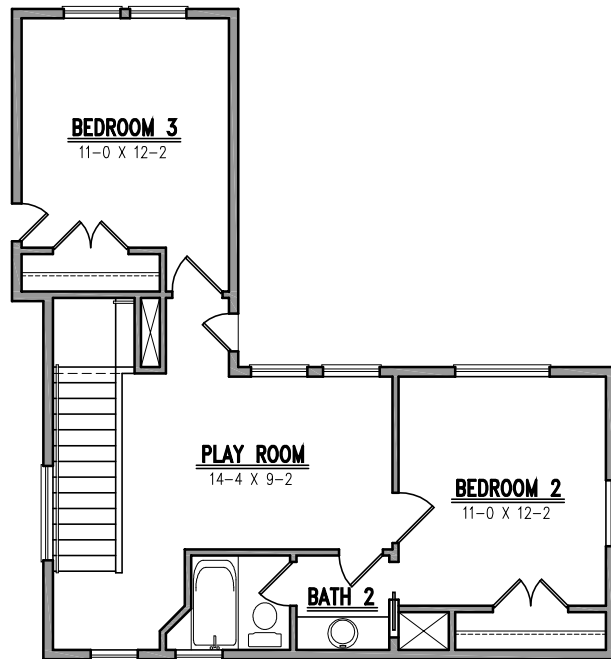

David Weekley Homes presents
8414 Bowling Green
Austin, TX 78757

Square Footages

Floor 1 Living Area:	1201 SF
Floor 2 Living Area:	626 SF
Total Living Area:	1827 SF

*approximates only

FRONT ELEVATION

PLANS ARE SUBJECT TO CHANGE WITHOUT NOTICE

SECOND FLOOR PLAN

ROOM SIZES ARE APPROXIMATES ONLY
 PLANS ARE SUBJECT TO CHANGE WITHOUT NOTICE

FIRST FLOOR PLAN

ROOM SIZES ARE APPROXIMATES ONLY
 PLANS ARE SUBJECT TO CHANGE WITHOUT NOTICE