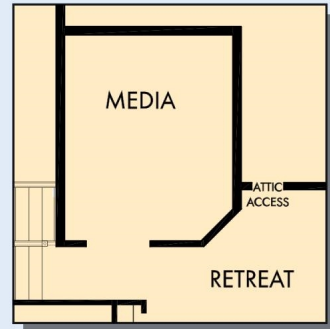

# THE MALINDA

Exterior J

2,874 - 3,276 sq. ft.

4 Bedrooms

3 Full Baths

2 Car Garage

Exterior K

Exterior I

# THE MALINDA

2,874 - 3,276 sq. ft. • 4 Bedrooms • 3 Full Baths • 2 Car Garage

# THE MALINDA

OPTIONAL MEDIA AT RETREAT

OPTIONAL MEDIA 2 AT RETREAT

SECOND FLOOR

For additional options, please visit [DavidWeekleyHomes.com](http://DavidWeekleyHomes.com)

See a David Weekley Homes Sales Consultant for details. Prices, plans, dimensions, features, specifications, materials, and availability of homes or communities are subject to change without notice or obligation. Illustrations are artist's depictions only and may differ from completed improvements. Copyright © 2024 David Weekley Homes - All Rights Reserved. Dallas/Ft. Worth, TX