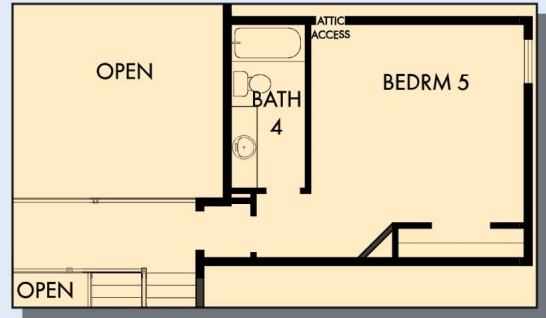

# THE ETHAN

sq. ft. • Bedrooms • Full Baths • Half Baths • Car Garage

OPTIONAL EXTENDED COVERED PORCH

OPTIONAL SUPER SHOWER AT OWNER'S BATH

# THE ETHAN

OPTIONAL TV ROOM

OPTIONAL BEDROOM 5 WITH BATH 4

SECOND FLOOR

For additional options, please visit [DavidWeekleyHomes.com](http://DavidWeekleyHomes.com)

See a David Weekley Homes Sales Consultant for details. Prices, plans, dimensions, features, specifications, materials, and availability of homes or communities are subject to change without notice or obligation. Illustrations are artist's depictions only and may differ from completed improvements. Copyright © 2024 David Weekley Homes - All Rights Reserved. Dallas/Ft. Worth, TX