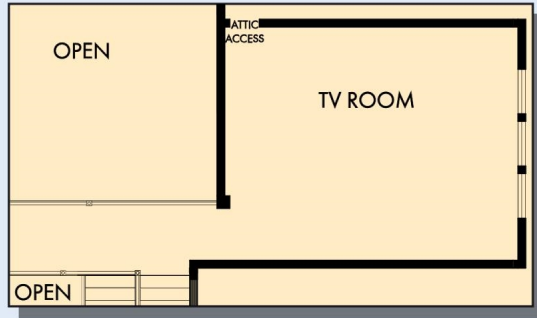

# THE ETHAN

sq. ft. • Bedrooms • Full Baths • Half Baths • Car Garage

OPTIONAL EXTENDED COVERED PORCH

OPTIONAL SUPER SHOWER AT OWNER'S BATH

# THE ETHAN

OPTIONAL TV ROOM

OPTIONAL BEDROOM 5 WITH BATH 4

SECOND FLOOR

For additional options, please visit [DavidWeekleyHomes.com](http://DavidWeekleyHomes.com)

See a David Weekley Homes Sales Consultant for details. Prices, plans, dimensions, features, specifications, materials, and availability of homes or communities are subject to change without notice or obligation. Illustrations are artist's depictions only and may differ from completed improvements. Copyright © 2024 David Weekley Homes - All Rights Reserved. Dallas/Ft. Worth, TX