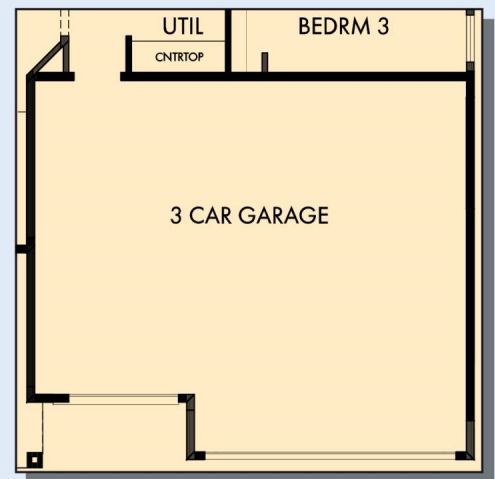

THE DELIGHT

Exterior A

2,294 - 3,187 sq. ft.

3 - 4 Bedrooms

2 - 3 Full Baths

1 Half Bath

2 - 3 Car Garage

Exterior B

Exterior C

Encore
by David Weekley Homes

THE DELIGHT

2,294 - 3,187 sq. ft. • 3 - 4 Bedrooms • 2 - 3 Full Baths • 1 Half Bath • 2 - 3 Car Garage

OPTIONAL SCREENED PORCH AT DINING

OPTIONAL WALL FIREPLACE AT FAMILY

FIRST FLOOR WITH OPTIONAL SECOND FLOOR BONUS

FIRST FLOOR

OPTIONAL 3 CAR GARAGE

B760 in 3624 CHA

For additional options, please visit DavidWeekleyHomes.com

12/4/2023

THE DELIGHT

OPTIONAL SECOND FLOOR
BONUS WITH BATH 3