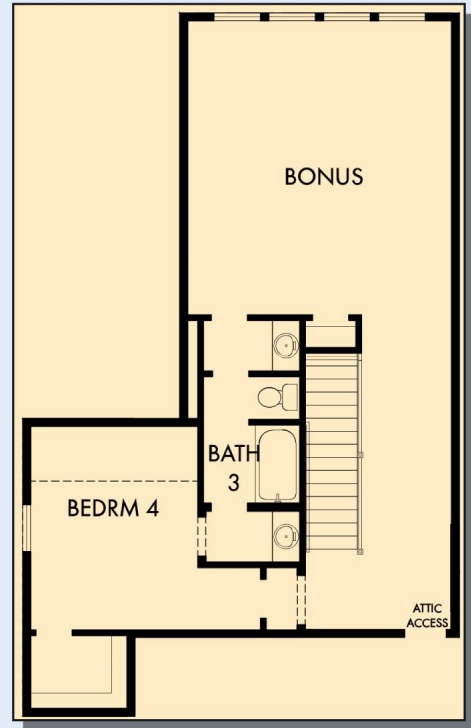

Exterior C

Encore
by David Weekley Homes

THE DELIGHT

2,294 - 3,187 sq. ft. • 3 - 4 Bedrooms • 2 - 3 Full Baths • 1 Half Bath • 2 - 3 Car Garage

OPTIONAL SCREENED PORCH AT DINING

OPTIONAL WALL FIREPLACE AT FAMILY

FIRST FLOOR WITH OPTIONAL SECOND FLOOR BONUS

FIRST FLOOR

OPTIONAL 3 CAR GARAGE

B760 in 3624 CHA

For additional options, please visit DavidWeekleyHomes.com

12/4/2023

THE DELIGHT

OPTIONAL SECOND FLOOR
BONUS WITH BATH 3

OPTIONAL SECOND FLOOR BONUS
WITH BEDROOM 4 AND BATH 3

For additional options, please visit [DavidWeekleyHomes.com](https://www.DavidWeekleyHomes.com)

See a David Weekley Homes Sales Consultant for details. Prices, plans, dimensions, features, specifications, materials, and availability of homes or communities are subject to change without notice or obligation. Illustrations are artist's depictions only and may differ from completed improvements. Copyright © 2023 David Weekley Homes - All Rights Reserved. Charlotte, NC