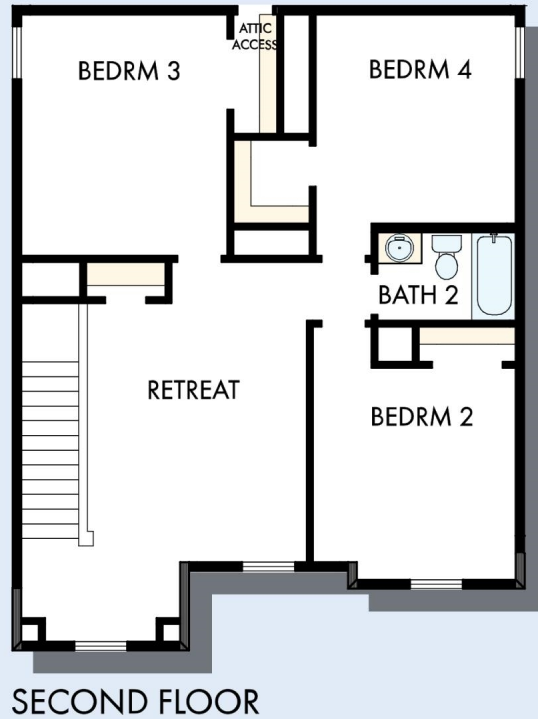

THE CAROLWOOD

For additional options, please visit DavidWeekleyHomes.com

See a David Weekley Homes Sales Consultant for details. Prices, plans, dimensions, features, specifications, materials, and availability of homes or communities are subject to change without notice or obligation. Illustrations are artist's depictions only and may differ from completed improvements. Copyright © 2023 David Weekley Homes - All Rights Reserved. Dallas/Ft. Worth, TX

DavidWeekleyHomes.com