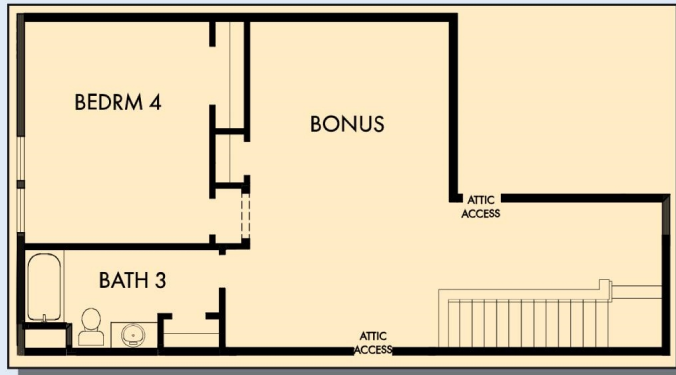

THE ENGAGE

Exterior A

2,207 - 3,136 sq. ft.

3 - 4 Bedrooms

2 - 3 Full Baths

0 - 1 Half Baths

2 Car Garage

Exterior B

Exterior C

Encore
by David Weekley Homes

THE ENGAGE

2,207 - 3,136 sq. ft. • 3 - 4 Bedrooms • 2 - 3 Full Baths • 0 - 1 Half Baths • 2 Car Garage

THE ENGAGE

OPTIONAL SECOND FLOOR BONUS WITH BATH 3

OPTIONAL SECOND FLOOR BONUS WITH
BEDROOM 4 AND BATH 3