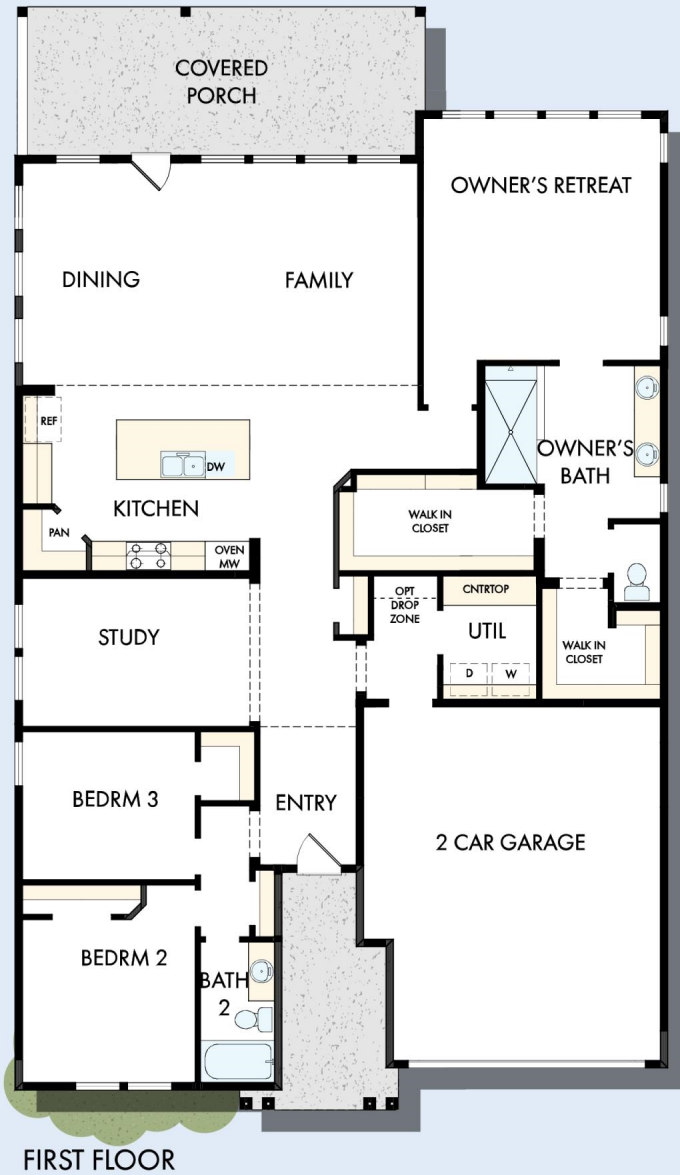

THE ENGAGE

Exterior A

2,207 - 3,136 sq. ft.

3 - 4 Bedrooms

2 - 3 Full Baths

0 - 1 Half Baths

2 Car Garage

Exterior B

Exterior C

Encore
by David Weekley Homes

THE ENGAGE

2,207 - 3,136 sq. ft. • 3 - 4 Bedrooms • 2 - 3 Full Baths • 0 - 1 Half Baths • 2 Car Garage

THE ENGAGE

OPTIONAL SECOND FLOOR BONUS WITH BATH 3

OPTIONAL SECOND FLOOR BONUS WITH
BEDROOM 4 AND BATH 3