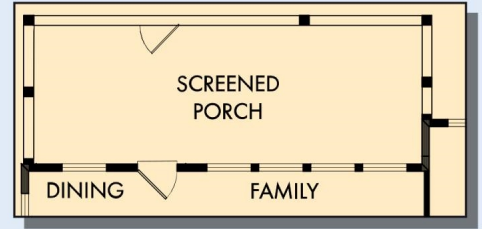

Exterior C

Encore
by David Weekley Homes

THE ENGAGE

2,207 - 3,136 sq. ft. • 3 - 4 Bedrooms • 2 - 3 Full Baths • 0 - 1 Half Baths • 2 Car Garage

THE ENGAGE

OPTIONAL SECOND FLOOR BONUS WITH BATH 3

OPTIONAL SECOND FLOOR BONUS WITH
BEDROOM 4 AND BATH 3