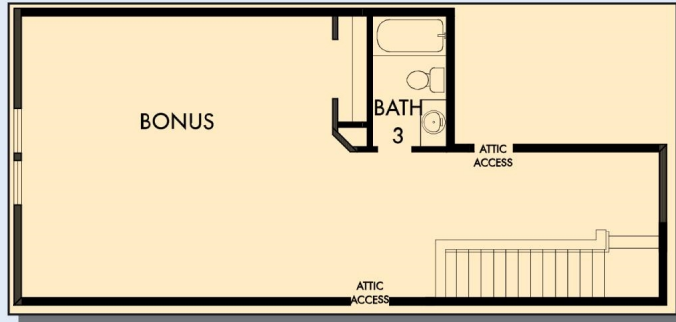

Exterior C

Encore
by David Weekley Homes

THE ENGAGE

2,207 - 3,136 sq. ft. • 3 - 4 Bedrooms • 2 - 3 Full Baths • 0 - 1 Half Baths • 2 Car Garage

THE ENGAGE

OPTIONAL SECOND FLOOR BONUS WITH BATH 3

OPTIONAL SECOND FLOOR BONUS WITH
BEDROOM 4 AND BATH 3