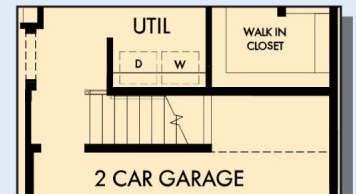

THE ENGAGE

Exterior A

2,207 - 3,136 sq. ft.

3 - 4 Bedrooms

2 - 3 Full Baths

0 - 1 Half Baths

2 Car Garage

Exterior B

Exterior C

Encore
by David Weekley Homes

THE ENGAGE

2,207 - 3,136 sq. ft. • 3 - 4 Bedrooms • 2 - 3 Full Baths • 0 - 1 Half Baths • 2 Car Garage

THE ENGAGE

OPTIONAL SECOND FLOOR BONUS WITH BATH 3

OPTIONAL SECOND FLOOR BONUS WITH
BEDROOM 4 AND BATH 3