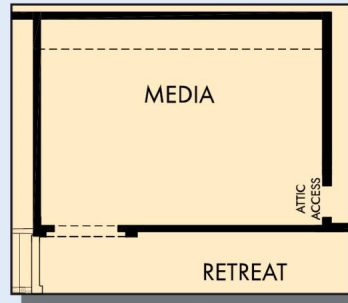

# THE MALINDA

Exterior H

2,978 - 3,276 sq. ft.

4 Bedrooms

3 Full Baths

2 Car Garage

Exterior K

Exterior I

# THE MALINDA

2,978 - 3,276 sq. ft. • 4 Bedrooms • 3 Full Baths • 2 Car Garage

5457 in 1960 DAL

For additional options, please visit [DavidWeekleyHomes.com](http://DavidWeekleyHomes.com)

2/7/2024

**DavidWeekleyHomes.com**

# THE MALINDA

OPTIONAL MEDIA AT RETREAT

SECOND FLOOR

For additional options, please visit [DavidWeekleyHomes.com](http://DavidWeekleyHomes.com)

See a David Weekley Homes Sales Consultant for details. Prices, plans, dimensions, features, specifications, materials, and availability of homes or communities are subject to change without notice or obligation. Illustrations are artist's depictions only and may differ from completed improvements. Copyright © 2024 David Weekley Homes - All Rights Reserved. Dallas/Ft. Worth, TX