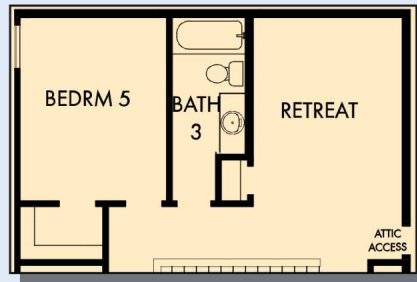

# THE MIRI

sq. ft. • Bedrooms • Full Baths • Half Baths • Car Garage

OPTIONAL LANAI AT FAMILY

OPTIONAL SUPER SHOWER AT OWNER'S BATH

OPTIONAL SLIDE-IN TUB WITH SEPARATE SHOWER AT OWNER'S BATH

OPTIONAL 3 CAR GARAGE

# THE MIRI

OPTIONAL BEDROOM 5 AT RETREAT

SECOND FLOOR

For additional options, please visit [DavidWeekleyHomes.com](http://DavidWeekleyHomes.com)

See a David Weekley Homes Sales Consultant for details. Prices, plans, dimensions, features, specifications, materials, and availability of homes or communities are subject to change without notice or obligation. Illustrations are artist's depictions only and may differ from completed improvements. Copyright © 2024 David Weekley Homes - All Rights Reserved. Tampa, FL