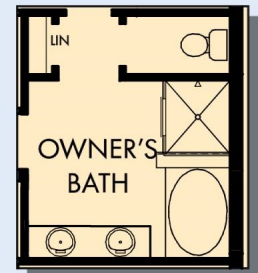

THE KNOLLVIEW

sq. ft. • Bedrooms • Full Baths • Half Baths • Car Garage

OPTIONAL EXTENDED LANAI AT FAMILY

OPTIONAL SEPARATE TUB AND SHOWER AT OWNER'S BATH

OPTIONAL SUPER SHOWER AT OWNER'S BATH

7192 in ORL

For additional options, please visit DavidWeekleyHomes.com