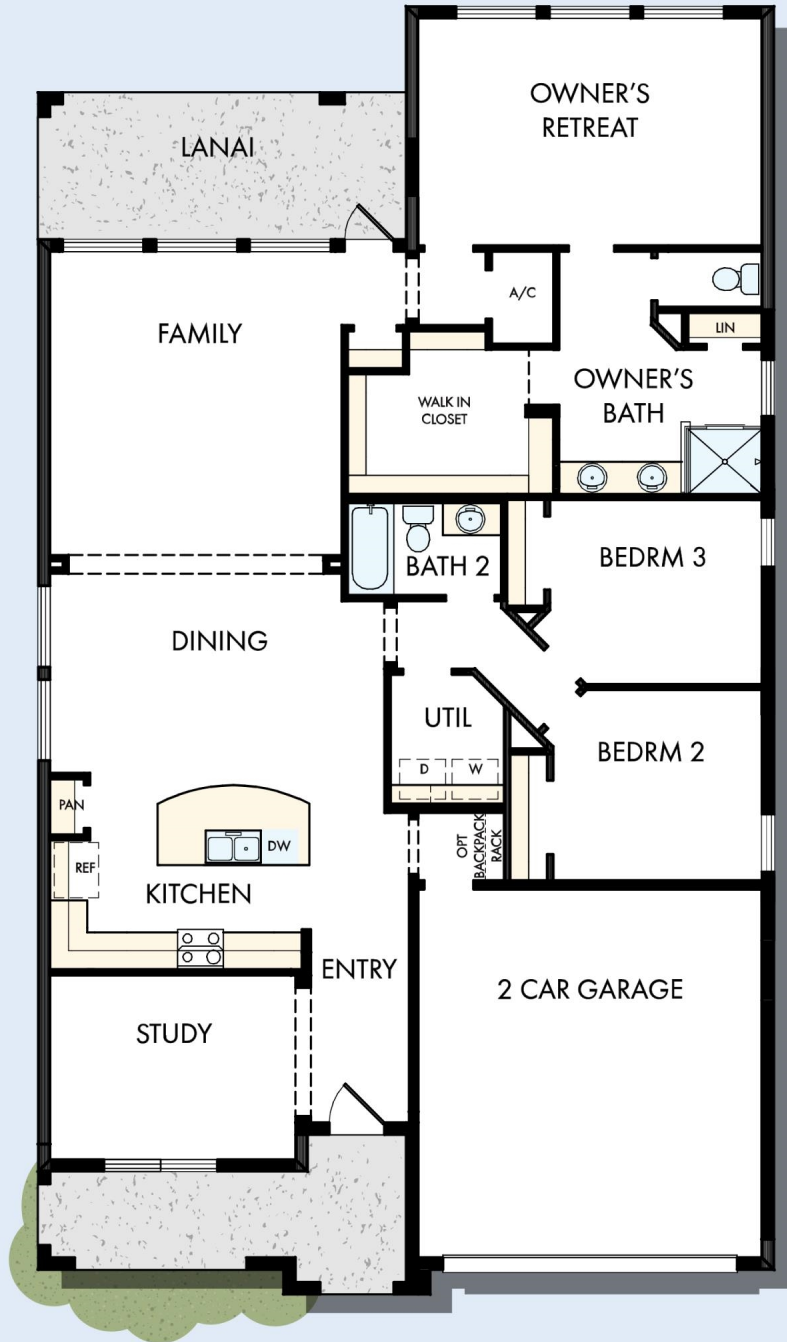

THE KNOLLVIEW

sq. ft. • Bedrooms • Full Baths • Half Baths • Car Garage

OPTIONAL EXTENDED LANAI AT FAMILY

OPTIONAL SEPARATE TUB AND SHOWER AT OWNER'S BATH

OPTIONAL SUPER SHOWER AT OWNER'S BATH

7192 in ORL

For additional options, please visit DavidWeekleyHomes.com