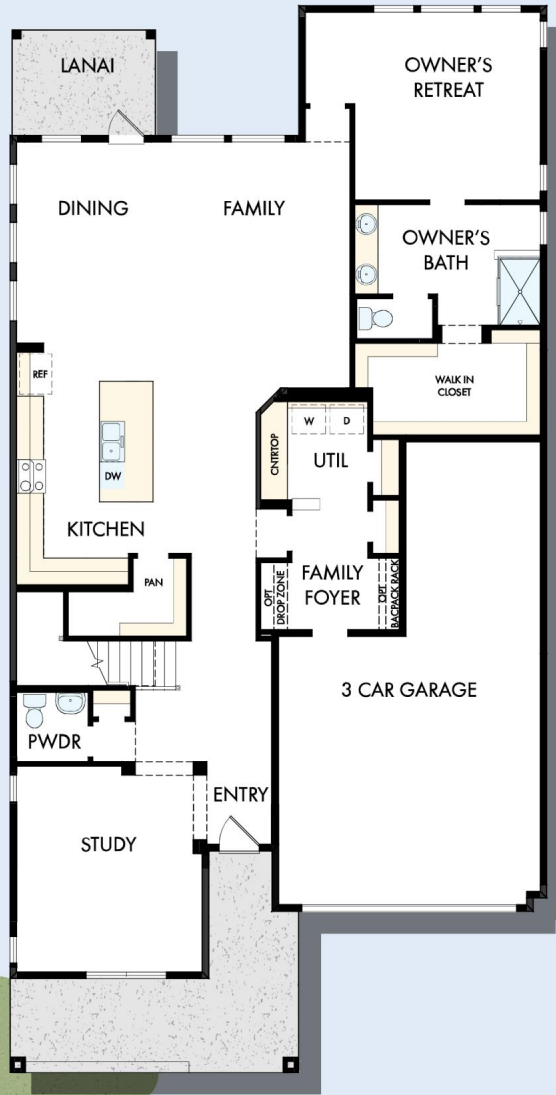

# THE GEORGETTE

Exterior A

3,139 - 3,163 sq. ft.

4 - 5 Bedrooms

3 - 4 Full Baths

1 Half Bath

3 Car Garage

Exterior B

# THE GEORGETTE

3,139 - 3,163 sq. ft. • 4 - 5 Bedrooms • 3 - 4 Full Baths • 1 Half Bath • 3 Car Garage

FIRST FLOOR