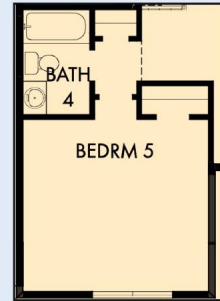

# THE GEORGETTE

Exterior A

3,139 - 3,163 sq. ft.

4 - 5 Bedrooms

3 - 4 Full Baths

1 Half Bath

3 Car Garage

Exterior B

# THE GEORGETTE

3,139 - 3,163 sq. ft. • 4 - 5 Bedrooms • 3 - 4 Full Baths • 1 Half Bath • 3 Car Garage

FIRST FLOOR