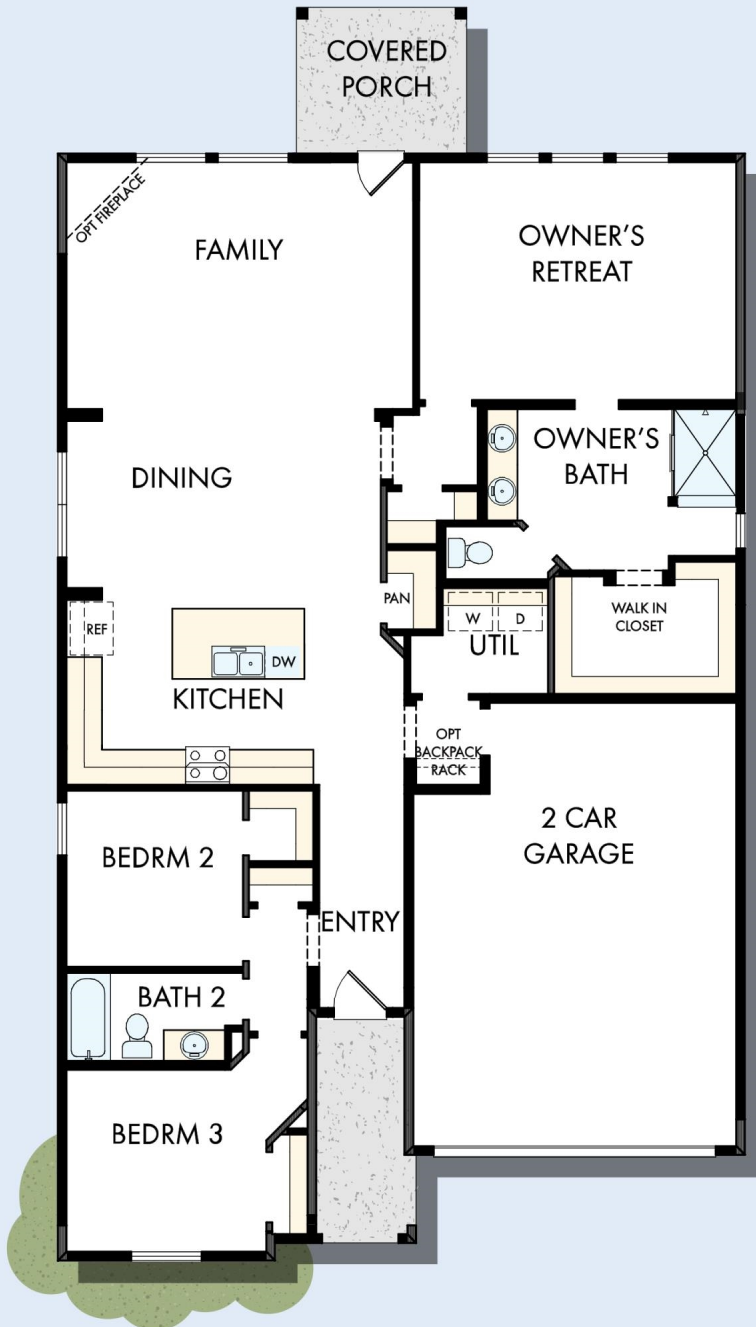

# THE BELTON

Exterior E

Exterior A

1,815 - 1,875 sq. ft.

3 Bedrooms

2 Full Baths

2 Car Garage

**Jordan**

# THE BELTON

1,815 - 1,875 sq. ft. • 3 Bedrooms • 2 Full Baths • 2 Car Garage

OPTIONAL EXTENDED COVERED PORCH AT FAMILY

OPTIONAL SUPER SHOWER AT OWNER'S BATH

OPTIONAL DROP-IN TUB WITH SEPARATE SHOWER AT OWNER'S BATH

OPTIONAL SEPARATE TUB AND SHOWER AT OWNER'S BATH

5454 in 1951 DAL

For additional options, please visit [DavidWeekleyHomes.com](http://DavidWeekleyHomes.com)

4/3/2023

See a David Weekley Homes Sales Consultant for details. Prices, plans, dimensions, features, specifications, materials, and availability of homes or communities are subject to change without notice or obligation. Illustrations are artist's depictions only and may differ from completed improvements. Copyright © 2023 David Weekley Homes - All Rights Reserved. Dallas/Ft. Worth, TX