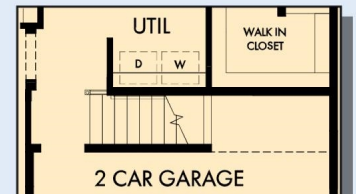

THE ENGAGE

Exterior A

2,207 - 3,136 sq. ft.

3 - 4 Bedrooms

2 - 3 Full Baths

0 - 1 Half Baths

2 Car Garage

Exterior B

Exterior C

Encore
by David Weekley Homes

THE ENGAGE

2,207 - 3,136 sq. ft. • 3 - 4 Bedrooms • 2 - 3 Full Baths • 0 - 1 Half Baths • 2 Car Garage

B759 in 3624 CHA

For additional options, please visit DavidWeekleyHomes.com