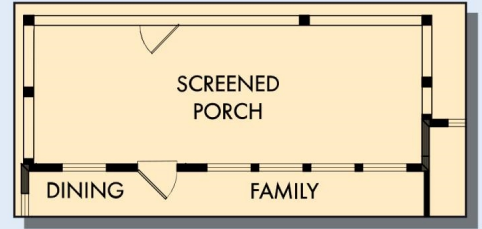

Exterior C

Encore
by David Weekley Homes

THE ENGAGE

2,207 - 3,136 sq. ft. • 3 - 4 Bedrooms • 2 - 3 Full Baths • 0 - 1 Half Baths • 2 Car Garage

B759 in 3624 CHA

For additional options, please visit DavidWeekleyHomes.com