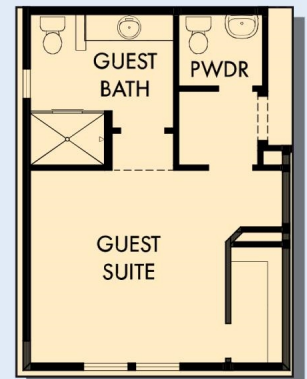

THE ENGAGE

Exterior A

2,207 - 3,136 sq. ft.

3 - 4 Bedrooms

2 - 3 Full Baths

0 - 1 Half Baths

2 Car Garage

Exterior B

Exterior C

Encore
by David Weekley Homes

THE ENGAGE

2,207 - 3,136 sq. ft. • 3 - 4 Bedrooms • 2 - 3 Full Baths • 0 - 1 Half Baths • 2 Car Garage

B759 in 3624 CHA

For additional options, please visit DavidWeekleyHomes.com