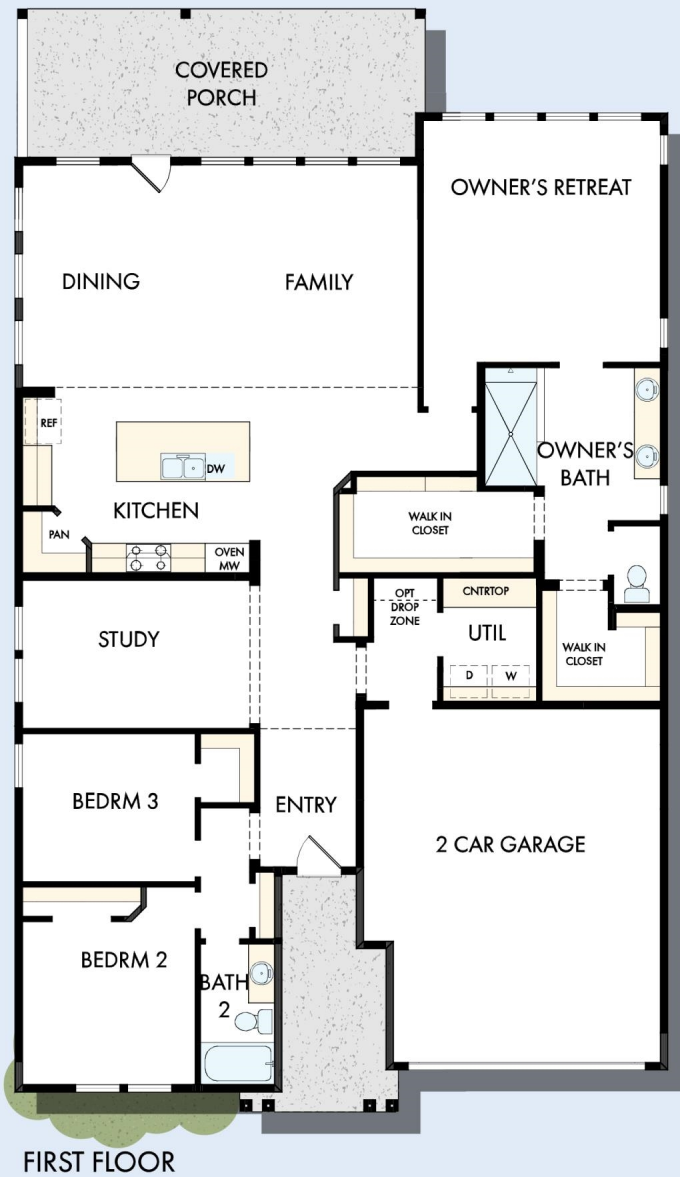

THE ENGAGE

Exterior A

2,207 - 3,136 sq. ft.

3 - 4 Bedrooms

2 - 3 Full Baths

0 - 1 Half Baths

2 Car Garage

Exterior B

Exterior C

Encore
by David Weekley Homes

THE ENGAGE

2,207 - 3,136 sq. ft. • 3 - 4 Bedrooms • 2 - 3 Full Baths • 0 - 1 Half Baths • 2 Car Garage

B759 in 3624 CHA

For additional options, please visit DavidWeekleyHomes.com