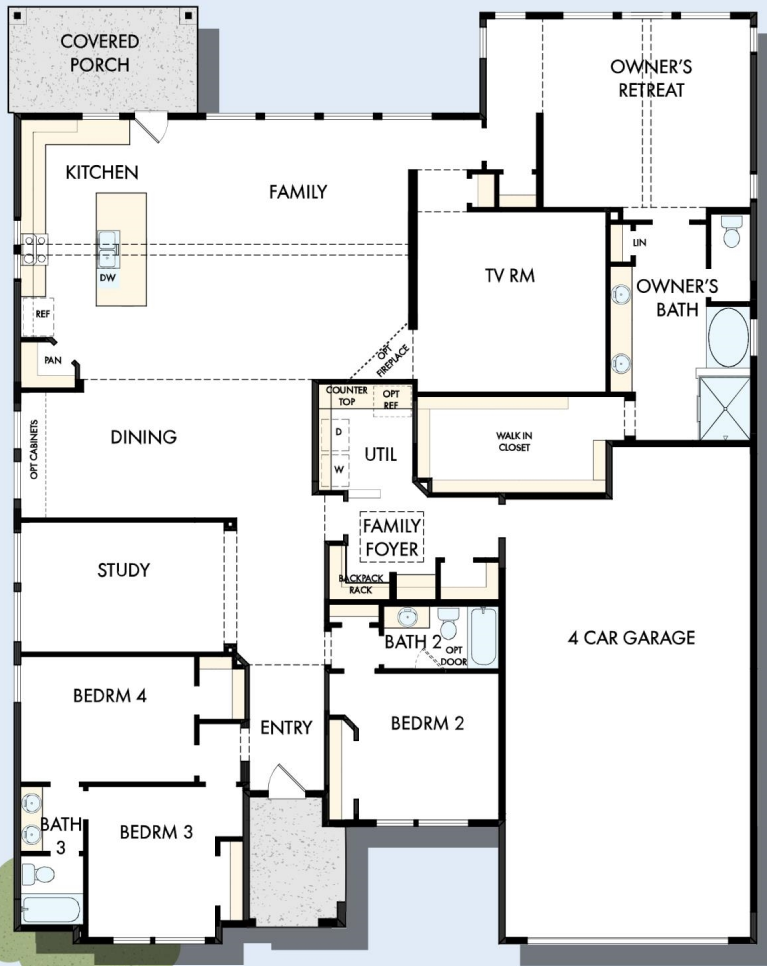

THE STEEL

sq. ft. • Bedrooms • Full Baths • Half Baths • Car Garage

OPTIONAL EXTENDED COVERED PORCH AT KITCHEN

OPTIONAL POWDER BATH AT HALL WAY

OPTIONAL DROP-IN TUB WITH SEPARATE SHOWER AT OWNER'S BATH

OPTIONAL SUPER SHOWER AT OWNER'S BATH

OPTIONAL EXTENDED BEDROOM 3

OPTIONAL SECOND CLOSET AT GARAGE

OPTIONAL WALL FIREPLACE AT FAMILY

OPTIONAL HOBBY ROOM AT GARAGE

OPTIONAL 3 CAR SIDE LOAD GARAGE

B298 in DAL

For additional options, please visit DavidWeekleyHomes.com