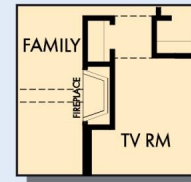

THE STEEL

sq. ft. • Bedrooms • Full Baths • Half Baths • Car Garage

OPTIONAL EXTENDED COVERED PORCH AT KITCHEN

OPTIONAL POWDER BATH AT HALL WAY

OPTIONAL DROP-IN TUB WITH SEPARATE SHOWER AT OWNER'S BATH

OPTIONAL SUPER SHOWER AT OWNER'S BATH

OPTIONAL EXTENDED BEDROOM 3

OPTIONAL SECOND CLOSET AT GARAGE

OPTIONAL WALL FIREPLACE AT FAMILY

OPTIONAL HOBBY ROOM AT GARAGE

OPTIONAL 3 CAR SIDE LOAD GARAGE

B298 in DAL

For additional options, please visit DavidWeekleyHomes.com