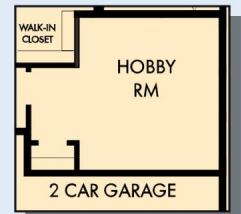

THE STEEL

sq. ft. • Bedrooms • Full Baths • Half Baths • Car Garage

OPTIONAL EXTENDED COVERED PORCH AT KITCHEN

OPTIONAL POWDER BATH AT HALL WAY

OPTIONAL DROP-IN TUB WITH SEPARATE SHOWER AT OWNER'S BATH

OPTIONAL SUPER SHOWER AT OWNER'S BATH

OPTIONAL EXTENDED BEDROOM 3

OPTIONAL SECOND CLOSET AT GARAGE

OPTIONAL WALL FIREPLACE AT FAMILY

OPTIONAL HOBBY ROOM AT GARAGE

OPTIONAL 3 CAR SIDE LOAD GARAGE

B298 in DAL

For additional options, please visit DavidWeekleyHomes.com