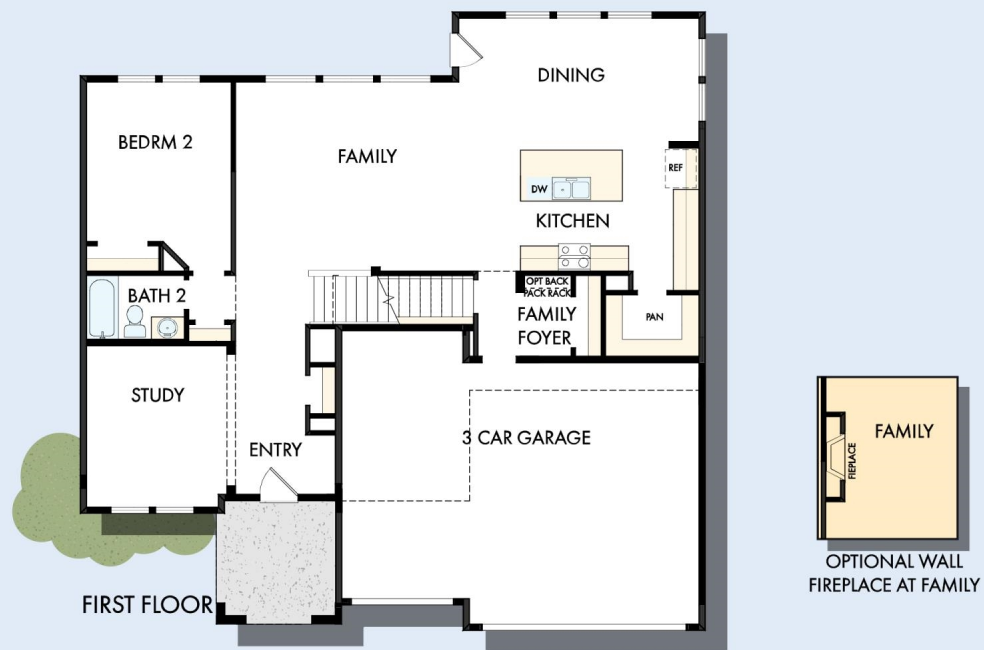

THE WIRTH

Exterior A

2,895 - 3,945 sq. ft.

5 - 6 Bedrooms

3 - 5 Full Baths

3 Car Garage

Exterior B

Exterior C

David Weekley
Homes

THE WIRTH

2,895 - 3,945 sq. ft. • 5 - 6 Bedrooms • 3 - 5 Full Baths • 3 Car Garage

THE WIRTH

OPTIONAL SUPER SHOWER
AT OWNER'S BATH

OPTIONAL SLIDE-IN TUB
WITH SEPARATE SHOWER
AT OWNER'S BATH

OPTIONAL BATH 4
AT BEDROOM 5

SECOND FLOOR

For additional options, please visit DavidWeekleyHomes.com

DavidWeekleyHomes.com

THE WIRTH

OPTIONAL GAME ROOM WITH BEDROOM 6 AND BATH 5 AT BASEMENT

For additional options, please visit DavidWeekleyHomes.com