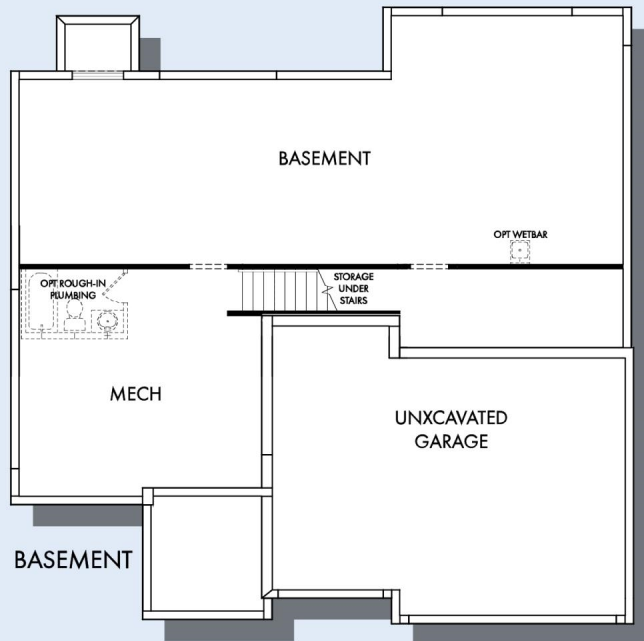

THE WIRTH

Exterior A

2,895 - 3,945 sq. ft.

5 - 6 Bedrooms

3 - 5 Full Baths

3 Car Garage

Exterior B

Exterior C

David Weekley
Homes

THE WIRTH

2,895 - 3,945 sq. ft. • 5 - 6 Bedrooms • 3 - 5 Full Baths • 3 Car Garage

THE WIRTH

OPTIONAL SUPER SHOWER
AT OWNER'S BATH

OPTIONAL SLIDE-IN TUB
WITH SEPARATE SHOWER
AT OWNER'S BATH

OPTIONAL BATH 4
AT BEDROOM 5

SECOND FLOOR

For additional options, please visit DavidWeekleyHomes.com

DavidWeekleyHomes.com

THE WIRTH

OPTIONAL GAME ROOM WITH BEDROOM 6 AND BATH 5 AT BASEMENT

For additional options, please visit DavidWeekleyHomes.com