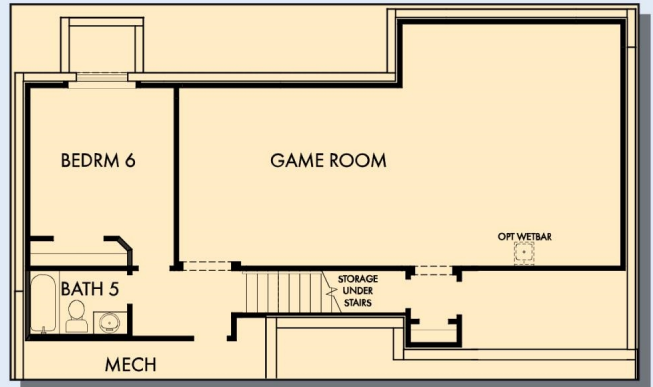

David Weekley
Homes

THE WIRTH

2,895 - 3,945 sq. ft. • 5 - 6 Bedrooms • 3 - 5 Full Baths • 3 Car Garage

THE WIRTH

OPTIONAL SUPER SHOWER
AT OWNER'S BATH

OPTIONAL SLIDE-IN TUB
WITH SEPARATE SHOWER
AT OWNER'S BATH

OPTIONAL BATH 4
AT BEDROOM 5

SECOND FLOOR

For additional options, please visit DavidWeekleyHomes.com

DavidWeekleyHomes.com

THE WIRTH

OPTIONAL GAME ROOM WITH BEDROOM 6 AND BATH 5 AT BASEMENT

For additional options, please visit DavidWeekleyHomes.com