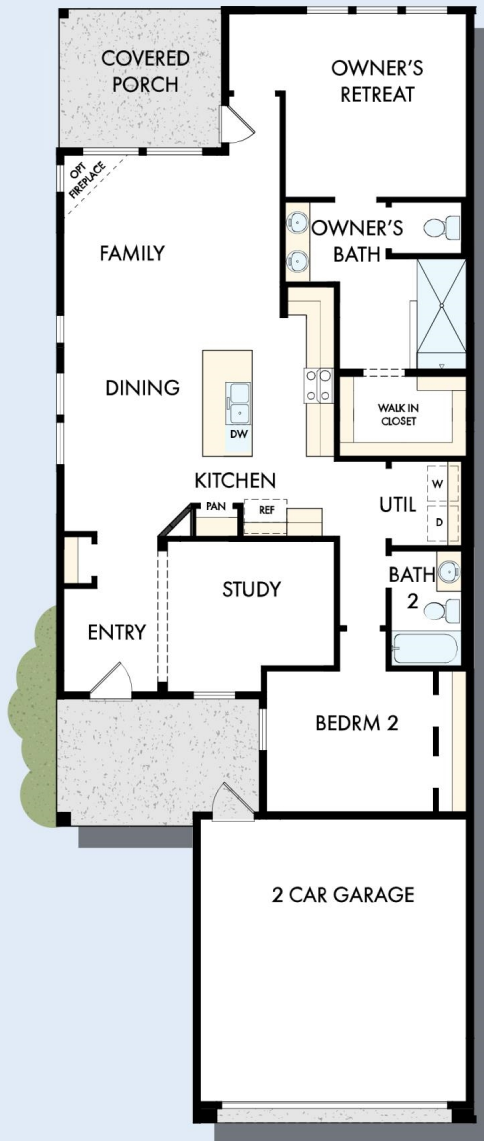

THE INSPIRATION

Exterior A

1,467 sq. ft.

2 - 3 Bedrooms

2 Full Baths

2 Car Garage

Exterior B

Exterior C

Encore
by David Weekley Homes

THE INSPIRATION

1,467 sq. ft. • 2 - 3 Bedrooms • 2 Full Baths • 2 Car Garage

OPTIONAL EXTENDED SCREENED PORCH

OPTIONAL BEDROOM 3 AT STUDY

B928 in 3286 RAL

For additional options, please visit DavidWeekleyHomes.com