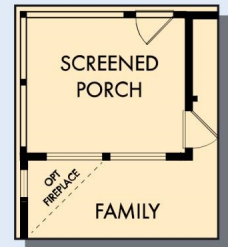

THE INSPIRATION

Exterior A

1,467 sq. ft.

2 - 3 Bedrooms

2 Full Baths

2 Car Garage

Exterior B

Exterior C

Encore
by David Weekley Homes

THE INSPIRATION

1,467 sq. ft. • 2 - 3 Bedrooms • 2 Full Baths • 2 Car Garage

OPTIONAL EXTENDED SCREENED PORCH

OPTIONAL BEDROOM 3 AT STUDY

B928 in 3286 RAL

For additional options, please visit DavidWeekleyHomes.com