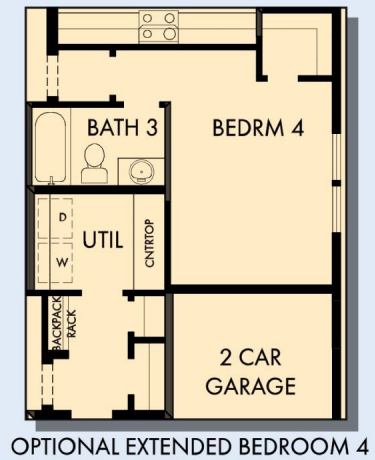

# THE FORESTVIEW

Exterior A

2,622 - 2,668 sq. ft.

4 Bedrooms

3 Full Baths

3 Car Garage

Exterior B

Exterior E

# THE FORESTVIEW

2,622 - 2,668 sq. ft. • 4 Bedrooms • 3 Full Baths • 3 Car Garage

B088 in 1413 HOU

For additional options, please visit [DavidWeekleyHomes.com](http://DavidWeekleyHomes.com)

1/10/2023

See a David Weekley Homes Sales Consultant for details. Prices, plans, dimensions, features, specifications, materials, and availability of homes or communities are subject to change without notice or obligation. Illustrations are artist's depictions only and may differ from completed improvements. Copyright © 2023 David Weekley Homes - All Rights Reserved. Houston, TX