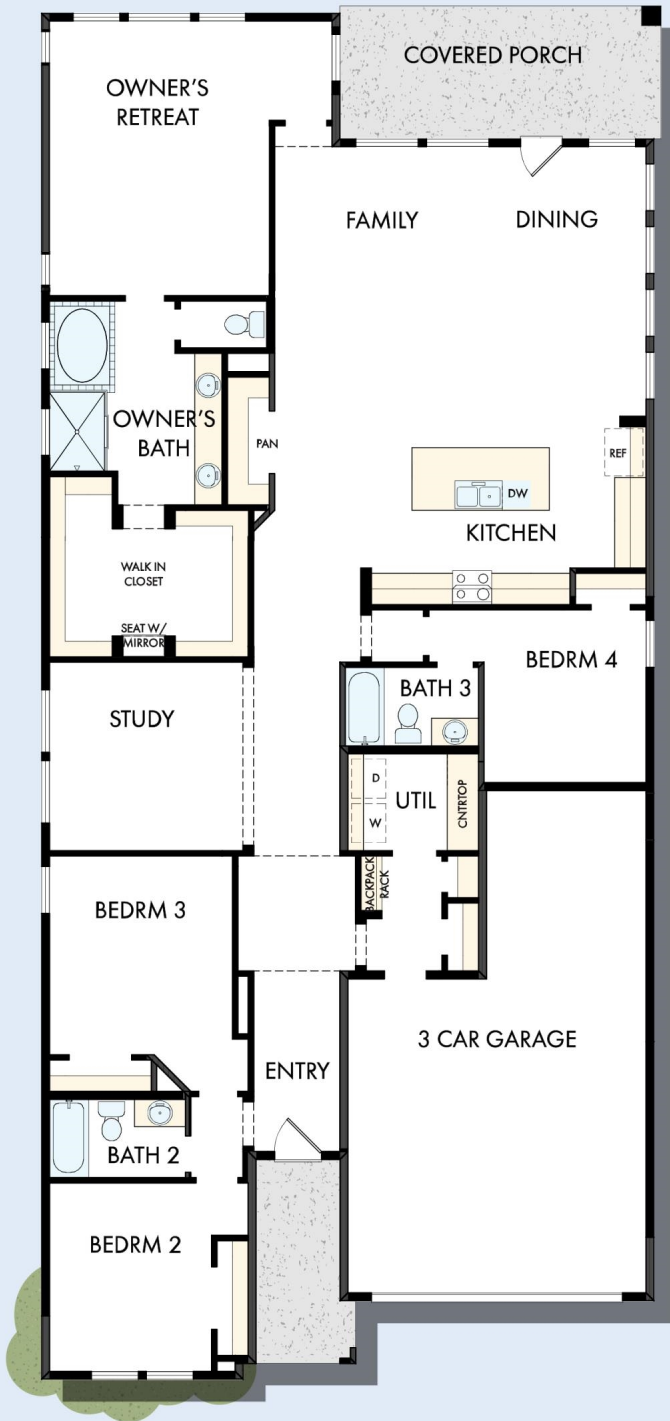

# THE FORESTVIEW

Exterior A

2,622 - 2,668 sq. ft.

4 Bedrooms

3 Full Baths

3 Car Garage

Exterior B

Exterior E

# THE FORESTVIEW

2,622 - 2,668 sq. ft. • 4 Bedrooms • 3 Full Baths • 3 Car Garage

B088 in 1413 HOU

For additional options, please visit [DavidWeekleyHomes.com](http://DavidWeekleyHomes.com)

1/10/2023

See a David Weekley Homes Sales Consultant for details. Prices, plans, dimensions, features, specifications, materials, and availability of homes or communities are subject to change without notice or obligation. Illustrations are artist's depictions only and may differ from completed improvements. Copyright © 2023 David Weekley Homes - All Rights Reserved. Houston, TX