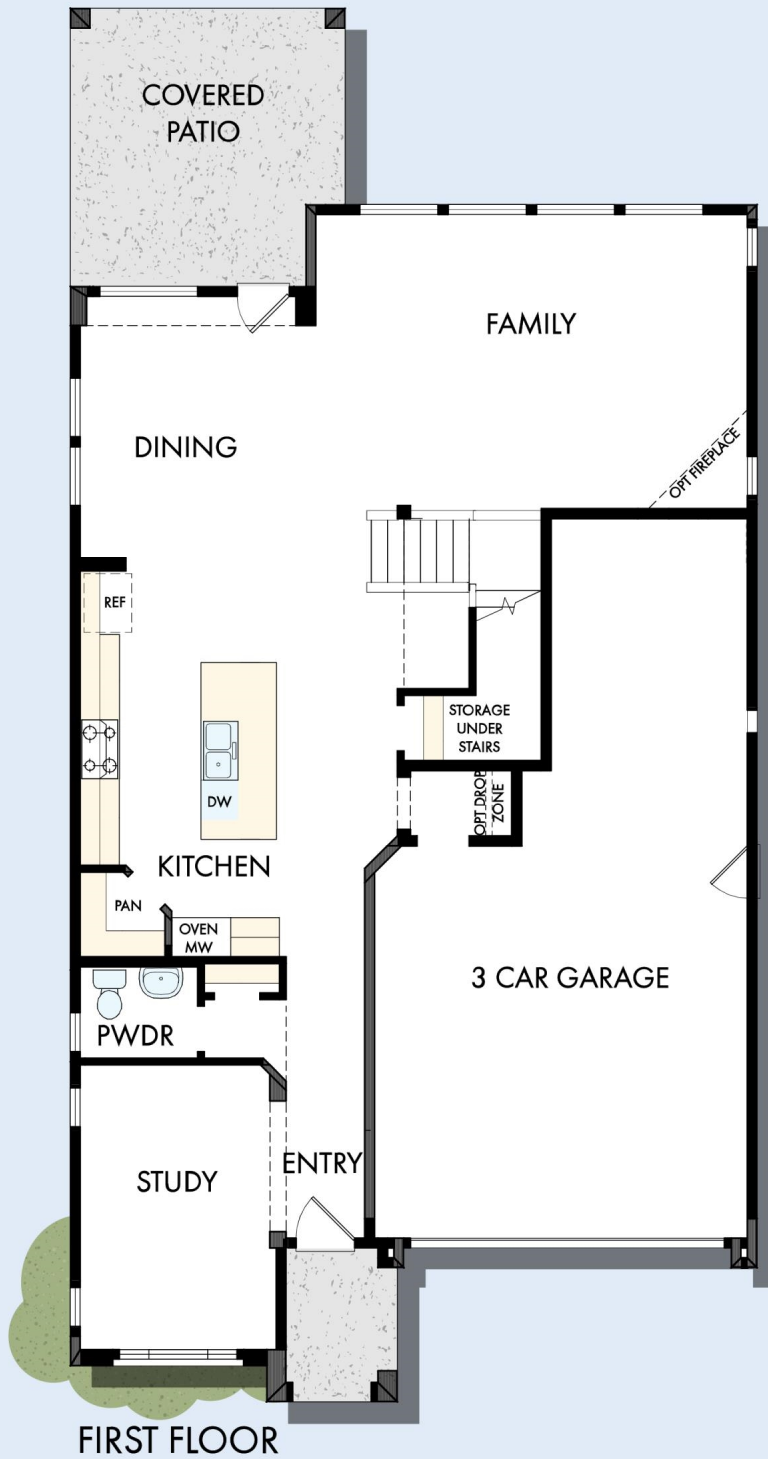

THE HUMMINGBIRD

Exterior A

3,003 - 3,013 sq. ft.

4 - 5 Bedrooms

2 - 3 Full Baths

1 Half Bath

3 Car Garage

Exterior D

Exterior F

David Weekley
Homes

THE HUMMINGBIRD

3,003 - 3,013 sq. ft. • 4 - 5 Bedrooms • 2 - 3 Full Baths • 1 Half Bath • 3 Car Garage

OPTIONAL BEDROOM 5
WITH BATH 4 AT STUDY

THE HUMMINGBIRD

OPTIONAL SUPER SHOWER
AT OWNER'S BATH

OPTIONAL DROP-IN TUB
WITH SEPARATE SHOWER
AT OWNER'S BATH

OPTIONAL BATH 3
AT BEDROOM 2

For additional options, please visit DavidWeekleyHomes.com

See a David Weekley Homes Sales Consultant for details. Prices, plans, dimensions, features, specifications, materials, and availability of homes or communities are subject to change without notice or obligation. Illustrations are artist's depictions only and may differ from completed improvements. Copyright © 2023 David Weekley Homes - All Rights Reserved. Phoenix, AZ