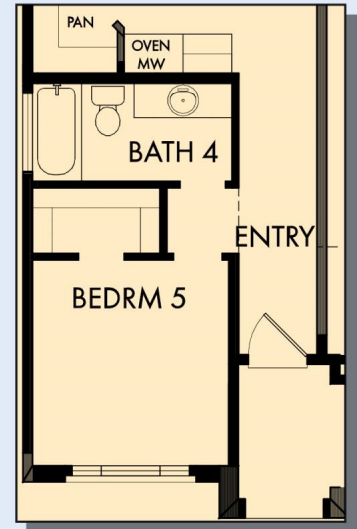

THE HUMMINGBIRD

Exterior A

3,003 - 3,013 sq. ft.

4 - 5 Bedrooms

2 - 3 Full Baths

1 Half Bath

3 Car Garage

Exterior D

Exterior F

David Weekley
Homes

THE HUMMINGBIRD

3,003 - 3,013 sq. ft. • 4 - 5 Bedrooms • 2 - 3 Full Baths • 1 Half Bath • 3 Car Garage

OPTIONAL BEDROOM 5
WITH BATH 4 AT STUDY

THE HUMMINGBIRD

OPTIONAL SUPER SHOWER
AT OWNER'S BATH

OPTIONAL DROP-IN TUB
WITH SEPARATE SHOWER
AT OWNER'S BATH

OPTIONAL BATH 3
AT BEDROOM 2

For additional options, please visit DavidWeekleyHomes.com

See a David Weekley Homes Sales Consultant for details. Prices, plans, dimensions, features, specifications, materials, and availability of homes or communities are subject to change without notice or obligation. Illustrations are artist's depictions only and may differ from completed improvements. Copyright © 2023 David Weekley Homes - All Rights Reserved. Phoenix, AZ