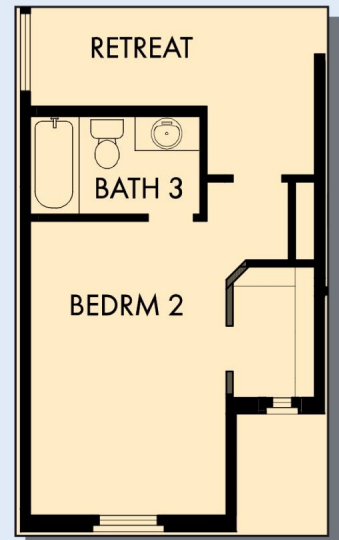

Exterior F

David Weekley
Homes

THE HUMMINGBIRD

3,003 - 3,013 sq. ft. • 4 - 5 Bedrooms • 2 - 3 Full Baths • 1 Half Bath • 3 Car Garage

OPTIONAL BEDROOM 5
WITH BATH 4 AT STUDY

THE HUMMINGBIRD

OPTIONAL SUPER SHOWER
AT OWNER'S BATH

OPTIONAL DROP-IN TUB
WITH SEPARATE SHOWER
AT OWNER'S BATH

OPTIONAL BATH 3
AT BEDROOM 2

For additional options, please visit DavidWeekleyHomes.com

See a David Weekley Homes Sales Consultant for details. Prices, plans, dimensions, features, specifications, materials, and availability of homes or communities are subject to change without notice or obligation. Illustrations are artist's depictions only and may differ from completed improvements. Copyright © 2023 David Weekley Homes - All Rights Reserved. Phoenix, AZ