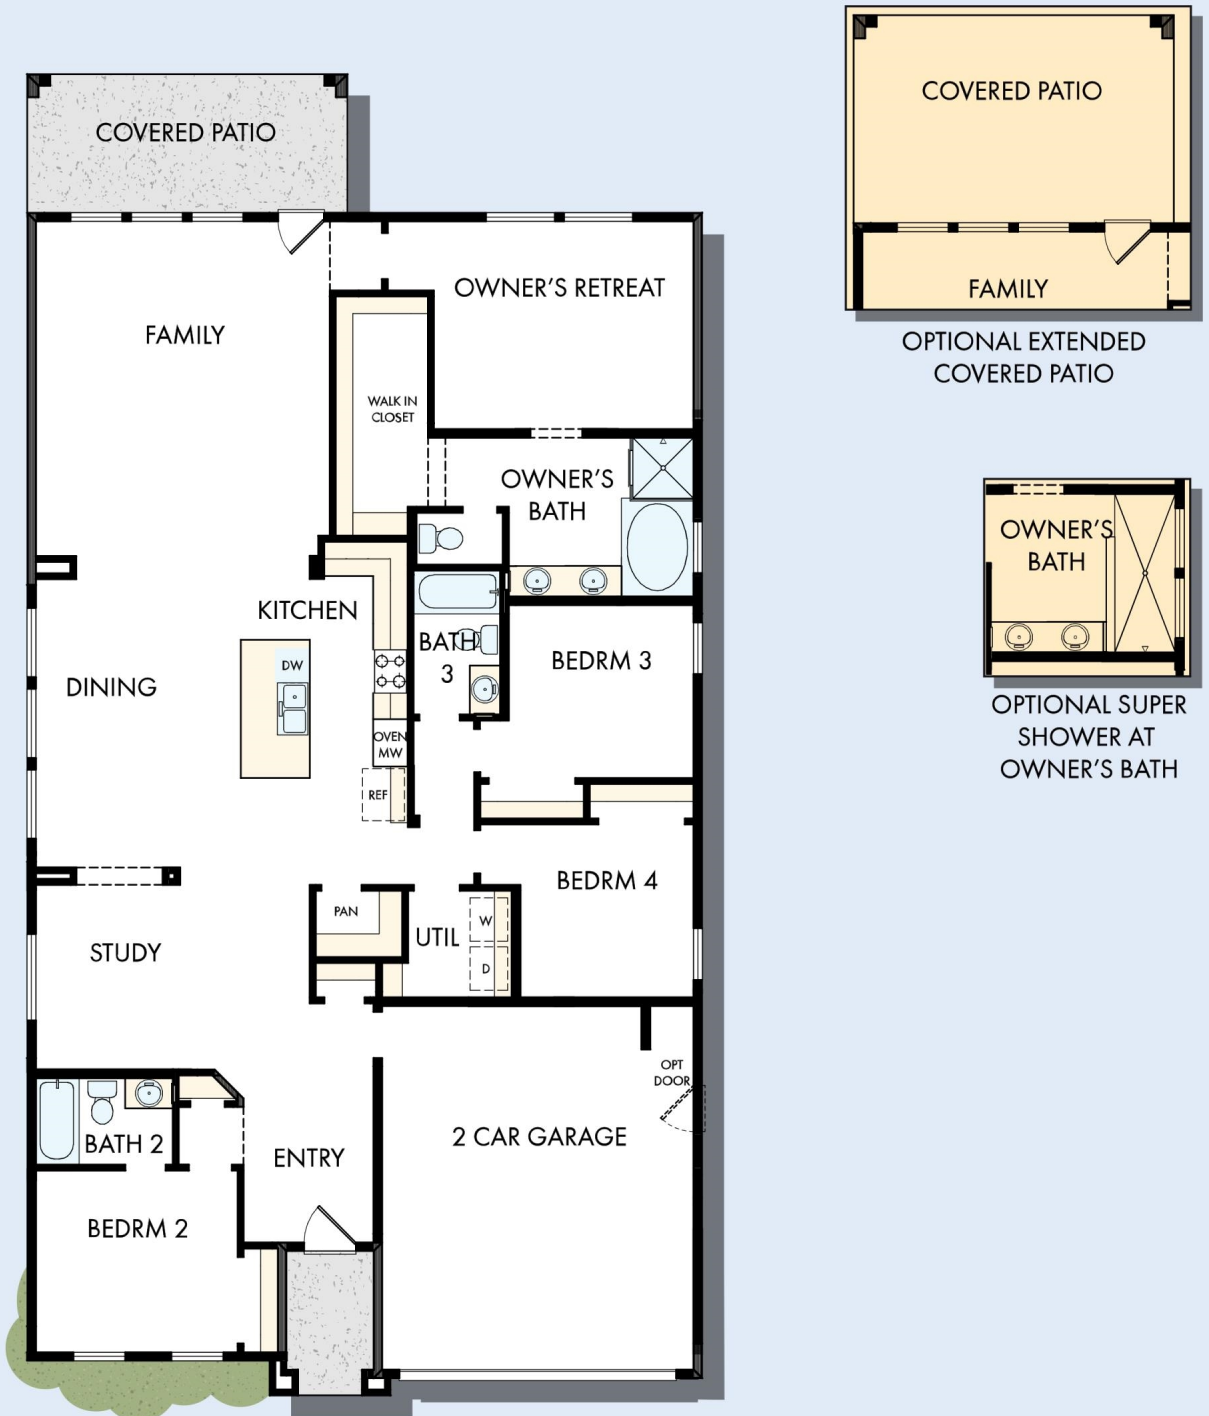

THE COTTONWOOD

Exterior A

2,173 sq. ft.

4 Bedrooms

3 Full Baths

2 Car Garage

Exterior B

Exterior C

David Weekley
Homes

THE COTTONWOOD

2,173 sq. ft. • 4 Bedrooms • 3 Full Baths • 2 Car Garage

5480 in 5543 PHX

For additional options, please visit DavidWeekleyHomes.com

9/19/2024

See a David Weekley Homes Sales Consultant for details. Prices, plans, dimensions, features, specifications, materials, and availability of homes or communities are subject to change without notice or obligation. Illustrations are artist's depictions only and may differ from completed improvements. Copyright © 2024 David Weekley Homes - All Rights Reserved. Phoenix, AZ