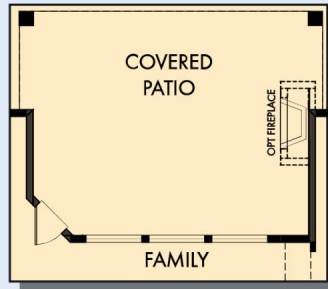

THE LAKIN

Exterior A

2,622 - 2,643 sq. ft.

4 Bedrooms

3 Full Baths

1 Half Bath

3 Car Garage

Exterior C

Exterior D

David Weekley
Homes

THE LAKIN

2,622 - 2,643 sq. ft. • 4 Bedrooms • 3 Full Baths • 1 Half Bath • 3 Car Garage

OPTIONAL EXTENDED COVERED PATIO AT FAMILY

OPTIONAL SUPER SHOWER AT OWNER'S BATH

OPTIONAL DROP IN TUB WITH SEPARATE SHOWER AT OWNER'S BATH