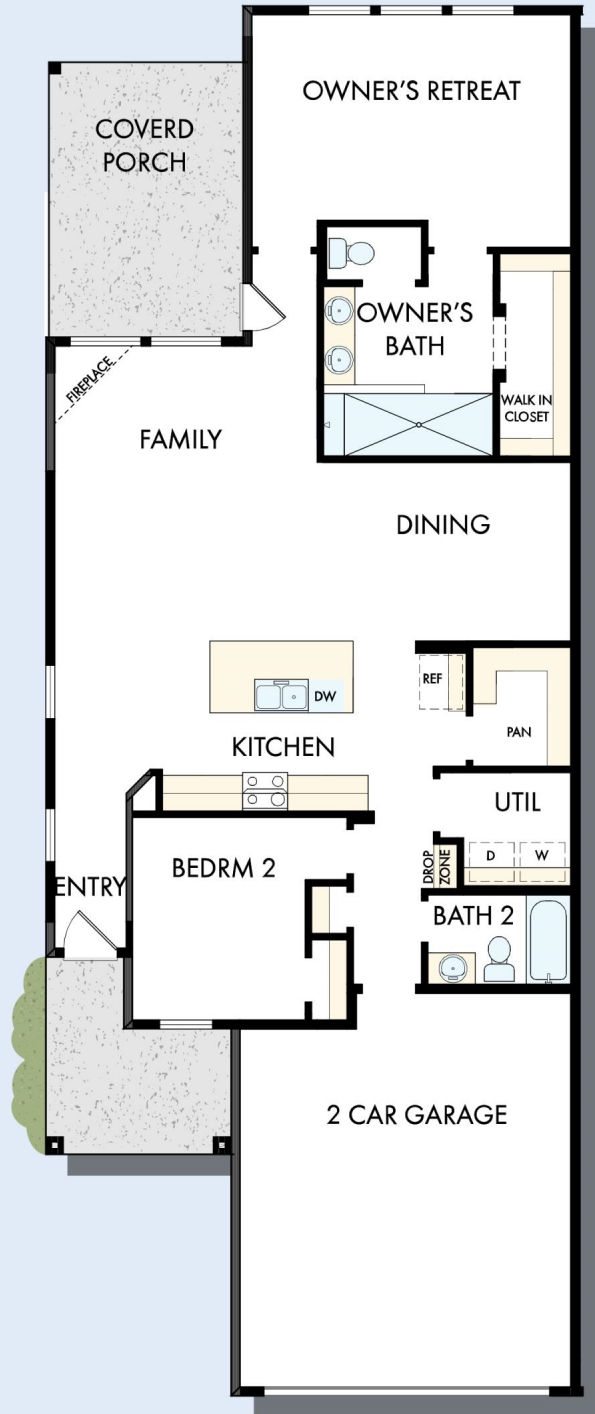

THE AMBITION

Exterior A

1,469 sq. ft.

2 Bedrooms

2 Full Baths

2 Car Garage

Exterior B

Exterior C

Encore
by David Weekley Homes

THE AMBITION

1,469 sq. ft. • 2 Bedrooms • 2 Full Baths • 2 Car Garage

OPTIONAL EXTENDED SCREENED PORCH

B925 in 3286 RAL

For additional options, please visit DavidWeekleyHomes.com