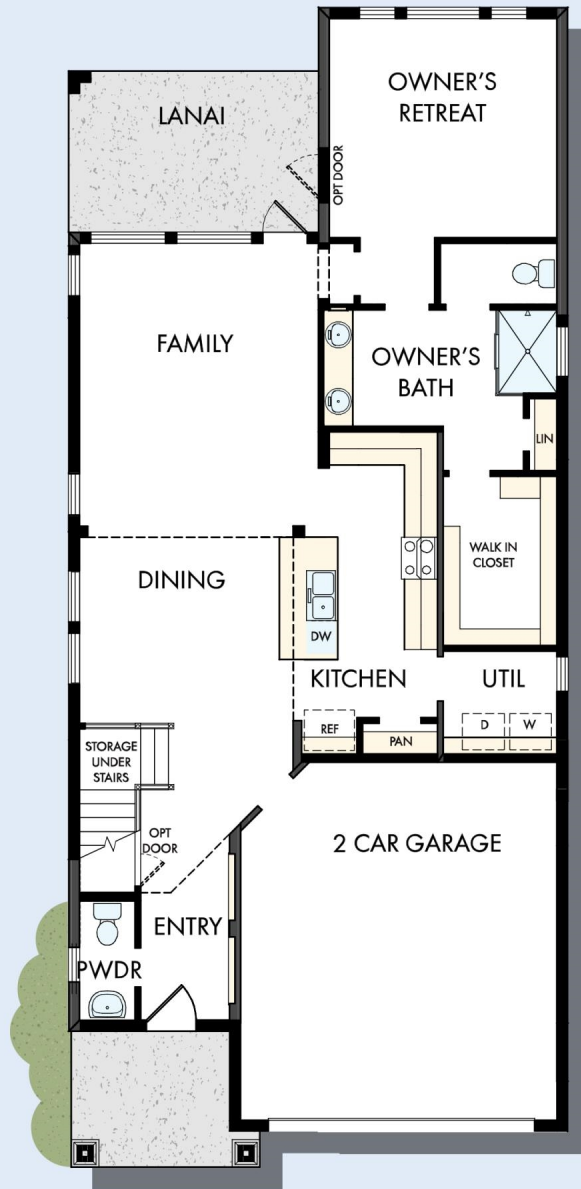

THE REDWING

Exterior H

2,513 - 2,577 sq. ft.

4 - 5 Bedrooms

3 Full Baths

1 Half Bath

2 Car Garage

Exterior I

Exterior J

David Weekley
Homes

THE REDWING

2,513 - 2,577 sq. ft. • 4 - 5 Bedrooms • 3 Full Baths • 1 Half Bath • 2 Car Garage

FIRST FLOOR

OPTIONAL EXTENDED LANAI

OPTIONAL SUPER SHOWER
AT OWNER'S BATH

THE REDWING

OPTIONAL BEDROOM 5
AT RETREAT

SECOND FLOOR

For additional options, please visit DavidWeekleyHomes.com

See a David Weekley Homes Sales Consultant for details. Prices, plans, dimensions, features, specifications, materials, and availability of homes or communities are subject to change without notice or obligation. Illustrations are artist's depictions only and may differ from completed improvements. Copyright © 2024 David Weekley Homes - All Rights Reserved. Tampa, FL