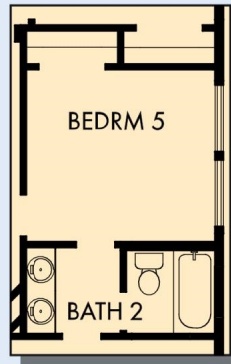

THE REDWING

Exterior H

2,513 - 2,577 sq. ft.

4 - 5 Bedrooms

3 Full Baths

1 Half Bath

2 Car Garage

Exterior I

Exterior J

David Weekley
Homes

THE REDWING

2,513 - 2,577 sq. ft. • 4 - 5 Bedrooms • 3 Full Baths • 1 Half Bath • 2 Car Garage

FIRST FLOOR

OPTIONAL EXTENDED LANAI

OPTIONAL SUPER SHOWER
AT OWNER'S BATH

THE REDWING

OPTIONAL BEDROOM 5
AT RETREAT

SECOND FLOOR

For additional options, please visit DavidWeekleyHomes.com

See a David Weekley Homes Sales Consultant for details. Prices, plans, dimensions, features, specifications, materials, and availability of homes or communities are subject to change without notice or obligation. Illustrations are artist's depictions only and may differ from completed improvements. Copyright © 2024 David Weekley Homes - All Rights Reserved. Tampa, FL