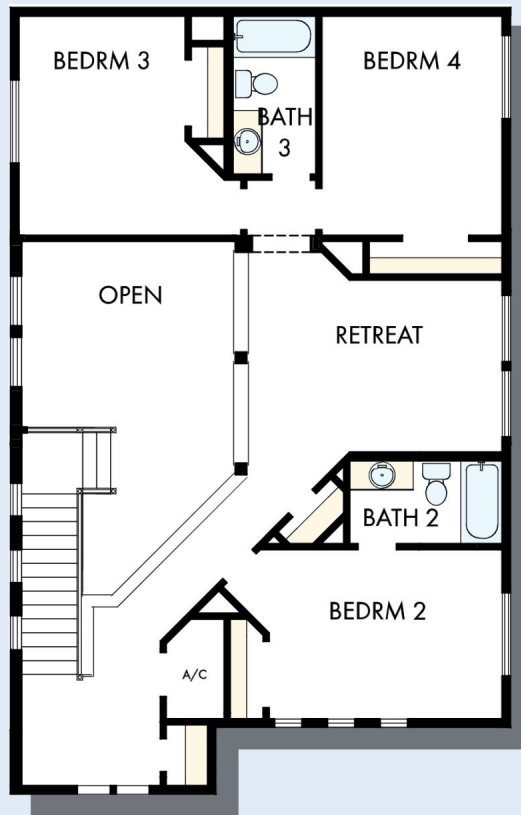

THE REDWING

Exterior H

2,513 - 2,577 sq. ft.

4 - 5 Bedrooms

3 Full Baths

1 Half Bath

2 Car Garage

Exterior I

Exterior J

David Weekley
Homes

THE REDWING

2,513 - 2,577 sq. ft. • 4 - 5 Bedrooms • 3 Full Baths • 1 Half Bath • 2 Car Garage

FIRST FLOOR

OPTIONAL EXTENDED LANAI

OPTIONAL SUPER SHOWER
AT OWNER'S BATH

THE REDWING

OPTIONAL BEDROOM 5
AT RETREAT

SECOND FLOOR

For additional options, please visit DavidWeekleyHomes.com

See a David Weekley Homes Sales Consultant for details. Prices, plans, dimensions, features, specifications, materials, and availability of homes or communities are subject to change without notice or obligation. Illustrations are artist's depictions only and may differ from completed improvements. Copyright © 2024 David Weekley Homes - All Rights Reserved. Tampa, FL