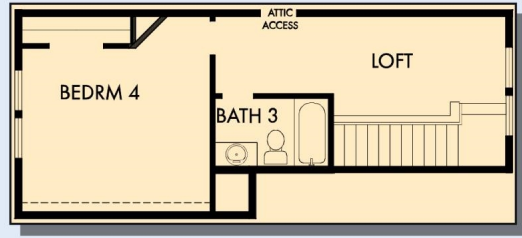

THE NORTHWIND

Exterior A

1,835 - 2,398 sq. ft.

2 - 4 Bedrooms

2 - 3 Full Baths

2 Car Garage

Exterior B

Exterior C

Encore
by David Weekley Homes

THE NORTHWIND

OPTIONAL SECOND FLOOR BONUS WITH LOFT AND BATH 3

OPTIONAL SECOND FLOOR BEDROOM 4 WITH LOFT AND BATH 3

OPTIONAL SECOND FLOOR WALK-UP STORAGE

For additional options, please visit DavidWeekleyHomes.com