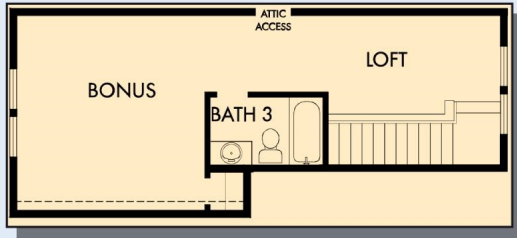

THE NORTHWIND

Exterior A

1,835 - 2,398 sq. ft.

2 - 4 Bedrooms

2 - 3 Full Baths

2 Car Garage

Exterior B

Exterior C

Encore
by David Weekley Homes

THE NORTHWIND

OPTIONAL SECOND FLOOR BONUS WITH LOFT AND BATH 3

OPTIONAL SECOND FLOOR BEDROOM 4 WITH LOFT AND BATH 3

OPTIONAL SECOND FLOOR WALK-UP STORAGE

For additional options, please visit DavidWeekleyHomes.com