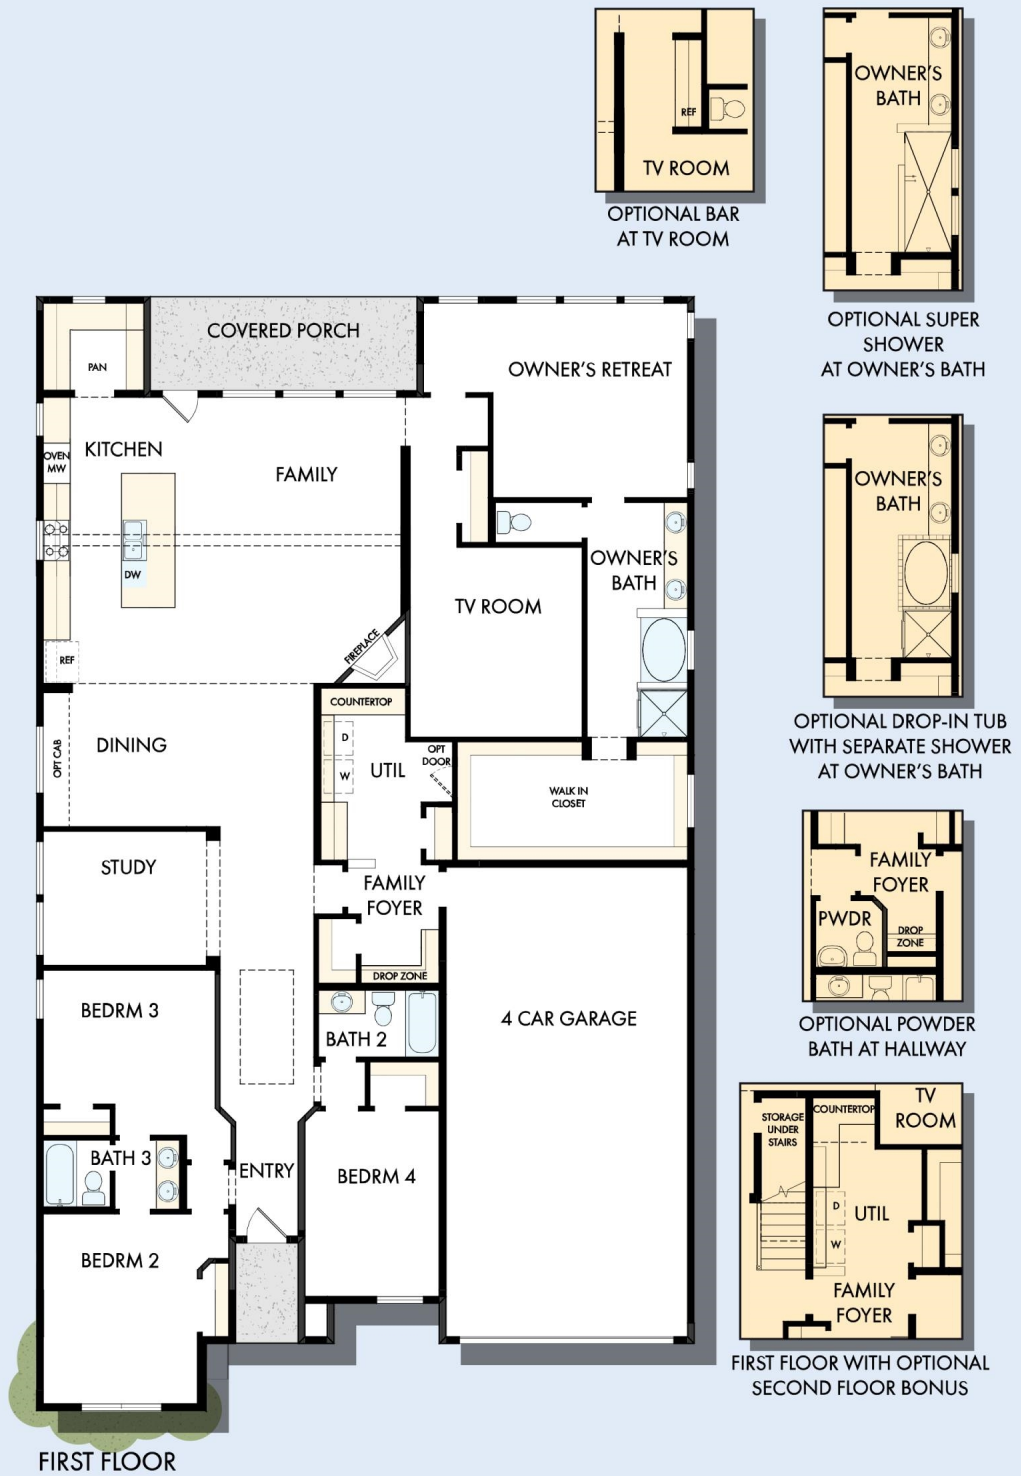

THE CAROLINE

Exterior E

2,994 - 3,881 sq. ft.

4 - 5 Bedrooms

3 - 4 Full Baths

0 - 1 Half Baths

4 Car Garage

Exterior F

Exterior G

David Weekley
Homes

THE CAROLINE

2,994 - 3,881 sq. ft. • 4 - 5 Bedrooms • 3 - 4 Full Baths • 0 - 1 Half Baths • 4 Car Garage

THE CAROLINE

OPTIONAL SECOND FLOOR BONUS WITH BEDROOM 5 AND BATH 4

OPTIONAL SECOND FLOOR BONUS WITH BATH 4