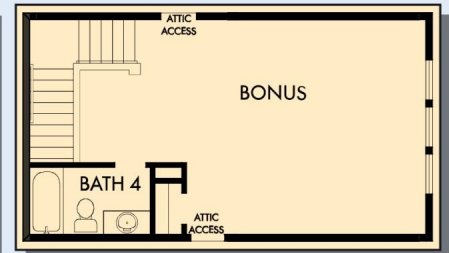

Exterior G

David Weekley
Homes

THE CAROLINE

2,994 - 3,881 sq. ft. • 4 - 5 Bedrooms • 3 - 4 Full Baths • 0 - 1 Half Baths • 4 Car Garage

THE CAROLINE

OPTIONAL SECOND FLOOR BONUS WITH BEDROOM 5 AND BATH 4

OPTIONAL SECOND FLOOR BONUS WITH BATH 4