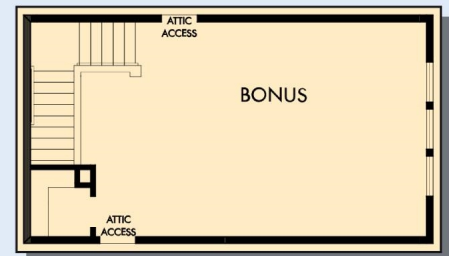

THE CAROLINE

Exterior E

2,994 - 3,881 sq. ft.

4 - 5 Bedrooms

3 - 4 Full Baths

0 - 1 Half Baths

4 Car Garage

Exterior F

Exterior G

David Weekley
Homes

THE CAROLINE

2,994 - 3,881 sq. ft. • 4 - 5 Bedrooms • 3 - 4 Full Baths • 0 - 1 Half Baths • 4 Car Garage

THE CAROLINE

OPTIONAL SECOND FLOOR BONUS WITH BEDROOM 5 AND BATH 4

OPTIONAL SECOND FLOOR BONUS WITH BATH 4