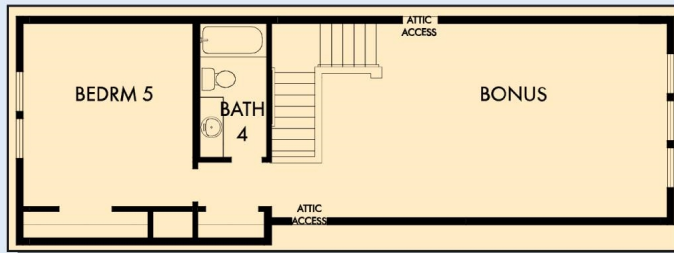

THE CAROLINE

Exterior E

2,994 - 3,881 sq. ft.

4 - 5 Bedrooms

3 - 4 Full Baths

0 - 1 Half Baths

4 Car Garage

Exterior F

Exterior G

David Weekley
Homes

THE CAROLINE

2,994 - 3,881 sq. ft. • 4 - 5 Bedrooms • 3 - 4 Full Baths • 0 - 1 Half Baths • 4 Car Garage

THE CAROLINE

OPTIONAL SECOND FLOOR BONUS WITH BEDROOM 5 AND BATH 4

OPTIONAL SECOND FLOOR BONUS WITH BATH 4