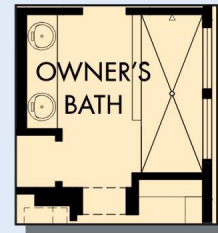

THE CAVALIER

Exterior A

1,868 sq. ft.

3 Bedrooms

2 Full Baths

2 Car Garage

Exterior B

Exterior C

David Weekley
Homes

THE CAVALIER

1,868 sq. ft. • 3 Bedrooms • 2 Full Baths • 2 Car Garage

OPTIONAL SLIDE-IN TUB WITH SEPARATE SHOWER AT OWNER'S BATH

OPTIONAL SUPER SHOWER AT OWNER'S BATH

A142 in 4140 NAS

For additional options, please visit DavidWeekleyHomes.com