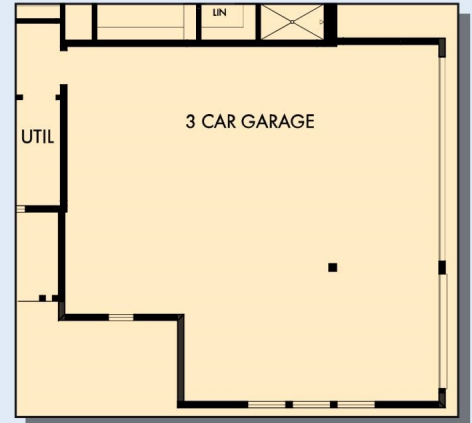

**David Weekley
Homes**

THE KIMBROUGH

2,966 - 4,802 sq. ft. • 4 - 7 Bedrooms • 3 - 5 Full Baths • 1 Half Bath • 3 Car Garage

OPTIONAL DECK AT DINING

OPTIONAL EXTENDED DECK AT FAMILY AND DINING

OPTIONAL SUPER SHOWER AT OWNER'S BATH

OPTIONAL DROP-IN TUB WITH SEPARATE SHOWER AT OWNER'S BATH

OPTIONAL COVERED DECK AT DINING

OPTIONAL EXTENDED COVERED DECK AT FAMILY AND DINING

FIRST FLOOR WITH OPTIONAL WALKOUT BASEMENT

OPTIONAL FREE-STANDING TUB WITH SEPARATE SHOWER AT OWNER'S BATH

FIRST FLOOR

OPTIONAL WALL FIREPLACE AT FAMILY

OPTIONAL SIDE LOAD 3 CAR GARAGE

OPTIONAL SIDE LOAD 2 CAR GARAGE

THE KIMBROUGH

For additional options, please visit DavidWeekleyHomes.com

DavidWeekleyHomes.com

THE KIMBROUGH