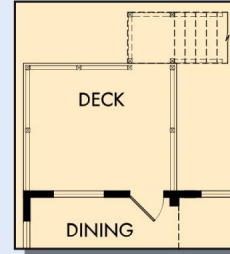

**David Weekley
Homes**

THE KIMBROUGH

2,966 - 4,802 sq. ft. • 4 - 7 Bedrooms • 3 - 5 Full Baths • 1 Half Bath • 3 Car Garage

OPTIONAL DECK AT DINING

OPTIONAL EXTENDED DECK AT FAMILY AND DINING

OPTIONAL SUPER SHOWER AT OWNER'S BATH

OPTIONAL DROP-IN TUB WITH SEPARATE SHOWER AT OWNER'S BATH

OPTIONAL COVERED DECK AT DINING

OPTIONAL EXTENDED COVERED DECK AT FAMILY AND DINING

FIRST FLOOR WITH OPTIONAL WALKOUT BASEMENT

OPTIONAL FREE-STANDING TUB WITH SEPARATE SHOWER AT OWNER'S BATH