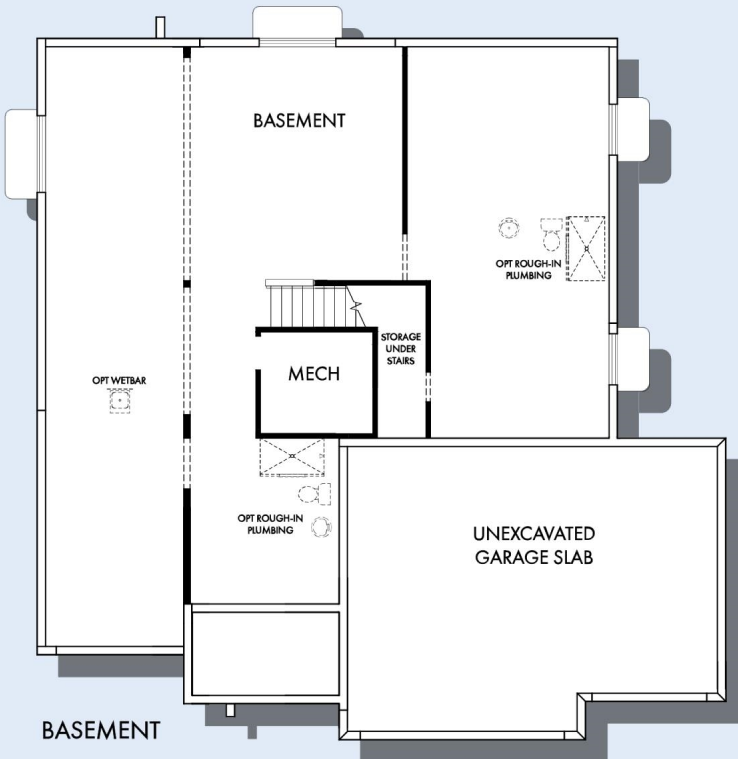

**David Weekley
Homes**

THE KIMBROUGH

2,966 - 4,802 sq. ft. • 4 - 7 Bedrooms • 3 - 5 Full Baths • 1 Half Bath • 3 Car Garage

OPTIONAL DECK AT DINING

OPTIONAL EXTENDED DECK AT FAMILY AND DINING

OPTIONAL SUPER SHOWER AT OWNER'S BATH

OPTIONAL DROP-IN TUB WITH SEPARATE SHOWER AT OWNER'S BATH

OPTIONAL COVERED DECK AT DINING

OPTIONAL EXTENDED COVERED DECK AT FAMILY AND DINING

FIRST FLOOR WITH OPTIONAL WALKOUT BASEMENT

OPTIONAL FREE-STANDING TUB WITH SEPARATE SHOWER AT OWNER'S BATH

FIRST FLOOR

OPTIONAL WALL FIREPLACE AT FAMILY

OPTIONAL SIDE LOAD 3 CAR GARAGE

OPTIONAL SIDE LOAD 2 CAR GARAGE

THE KIMBROUGH

For additional options, please visit DavidWeekleyHomes.com

DavidWeekleyHomes.com

THE KIMBROUGH

OPTIONAL GAME ROOM WITH BEDROOM 5,6 AND BATH 4

OPTIONAL WALKOUT BASEMENT

BASEMENT

OPTIONAL MEDIA AT GAME ROOM

For additional options, please visit DavidWeekleyHomes.com

See a David Weekley Homes Sales Consultant for details. Prices, plans, dimensions, features, specifications, materials, and availability of homes or communities are subject to change without notice or obligation. Illustrations are artist's depictions only and may differ from completed improvements. Copyright © 2024 David Weekley Homes - All Rights Reserved. Salt Lake City, UT