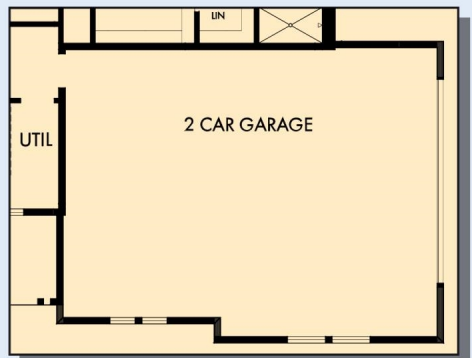

**David Weekley
Homes**

THE KIMBROUGH

2,966 - 4,802 sq. ft. • 4 - 7 Bedrooms • 3 - 5 Full Baths • 1 Half Bath • 3 Car Garage

OPTIONAL DECK AT DINING

OPTIONAL EXTENDED DECK AT FAMILY AND DINING

OPTIONAL SUPER SHOWER AT OWNER'S BATH

OPTIONAL DROP-IN TUB WITH SEPARATE SHOWER AT OWNER'S BATH

OPTIONAL COVERED DECK AT DINING

OPTIONAL EXTENDED COVERED DECK AT FAMILY AND DINING

FIRST FLOOR WITH OPTIONAL WALKOUT BASEMENT

OPTIONAL FREE-STANDING TUB WITH SEPARATE SHOWER AT OWNER'S BATH

FIRST FLOOR

OPTIONAL WALL FIREPLACE AT FAMILY

OPTIONAL SIDE LOAD 3 CAR GARAGE

OPTIONAL SIDE LOAD 2 CAR GARAGE

THE KIMBROUGH

For additional options, please visit DavidWeekleyHomes.com

DavidWeekleyHomes.com

THE KIMBROUGH