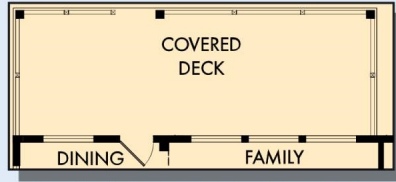

**David Weekley
Homes**

THE KIMBROUGH

2,966 - 4,802 sq. ft. • 4 - 7 Bedrooms • 3 - 5 Full Baths • 1 Half Bath • 3 Car Garage

OPTIONAL DECK AT DINING

OPTIONAL EXTENDED DECK AT FAMILY AND DINING

OPTIONAL SUPER SHOWER AT OWNER'S BATH

OPTIONAL DROP-IN TUB WITH SEPARATE SHOWER AT OWNER'S BATH

OPTIONAL COVERED DECK AT DINING

OPTIONAL EXTENDED COVERED DECK AT FAMILY AND DINING

FIRST FLOOR WITH OPTIONAL WALKOUT BASEMENT

OPTIONAL FREE-STANDING TUB WITH SEPARATE SHOWER AT OWNER'S BATH