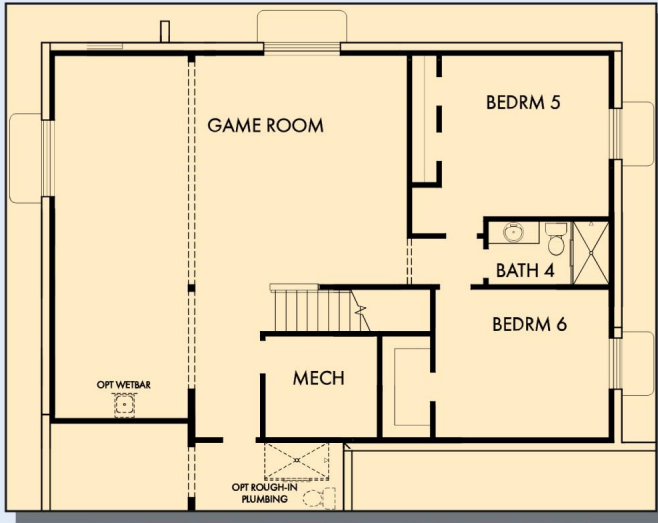

OPTIONAL DROP-IN TUB WITH SEPARATE SHOWER AT OWNER'S BATH

OPTIONAL COVERED DECK AT DINING

OPTIONAL EXTENDED COVERED DECK AT FAMILY AND DINING

FIRST FLOOR WITH OPTIONAL WALKOUT BASEMENT

OPTIONAL FREE-STANDING TUB WITH SEPARATE SHOWER AT OWNER'S BATH

FIRST FLOOR

OPTIONAL WALL FIREPLACE AT FAMILY

OPTIONAL SIDE LOAD 3 CAR GARAGE

OPTIONAL SIDE LOAD 2 CAR GARAGE

THE KIMBROUGH

For additional options, please visit DavidWeekleyHomes.com

DavidWeekleyHomes.com

THE KIMBROUGH

OPTIONAL GAME ROOM WITH BEDROOM 5,6 AND BATH 4

OPTIONAL WALKOUT BASEMENT

BASEMENT

OPTIONAL MEDIA AT GAME ROOM

For additional options, please visit DavidWeekleyHomes.com

See a David Weekley Homes Sales Consultant for details. Prices, plans, dimensions, features, specifications, materials, and availability of homes or communities are subject to change without notice or obligation. Illustrations are artist's depictions only and may differ from completed improvements. Copyright © 2024 David Weekley Homes - All Rights Reserved. Salt Lake City, UT