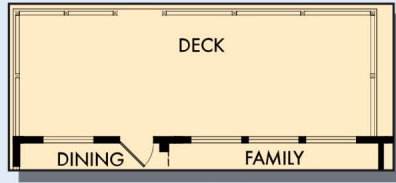

**David Weekley
Homes**

THE KIMBROUGH

2,966 - 4,802 sq. ft. • 4 - 7 Bedrooms • 3 - 5 Full Baths • 1 Half Bath • 3 Car Garage

OPTIONAL DECK AT DINING

OPTIONAL EXTENDED DECK AT FAMILY AND DINING

OPTIONAL SUPER SHOWER AT OWNER'S BATH