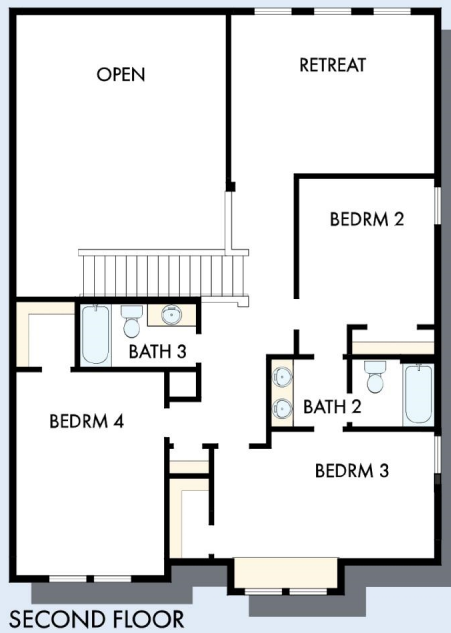

**David Weekley
Homes**

THE KIMBROUGH

2,966 - 4,802 sq. ft. • 4 - 7 Bedrooms • 3 - 5 Full Baths • 1 Half Bath • 3 Car Garage

OPTIONAL DECK AT DINING

OPTIONAL EXTENDED DECK AT FAMILY AND DINING

OPTIONAL SUPER SHOWER AT OWNER'S BATH

OPTIONAL DROP-IN TUB WITH SEPARATE SHOWER AT OWNER'S BATH

OPTIONAL COVERED DECK AT DINING

OPTIONAL EXTENDED COVERED DECK AT FAMILY AND DINING

FIRST FLOOR WITH OPTIONAL WALKOUT BASEMENT

OPTIONAL FREE-STANDING TUB WITH SEPARATE SHOWER AT OWNER'S BATH

FIRST FLOOR

OPTIONAL WALL FIREPLACE AT FAMILY

OPTIONAL SIDE LOAD 3 CAR GARAGE

OPTIONAL SIDE LOAD 2 CAR GARAGE

THE KIMBROUGH

For additional options, please visit DavidWeekleyHomes.com

DavidWeekleyHomes.com

THE KIMBROUGH

OPTIONAL GAME ROOM WITH BEDROOM 5,6 AND BATH 4

OPTIONAL WALKOUT BASEMENT

BASEMENT

OPTIONAL MEDIA AT GAME ROOM

For additional options, please visit DavidWeekleyHomes.com

See a David Weekley Homes Sales Consultant for details. Prices, plans, dimensions, features, specifications, materials, and availability of homes or communities are subject to change without notice or obligation. Illustrations are artist's depictions only and may differ from completed improvements. Copyright © 2024 David Weekley Homes - All Rights Reserved. Salt Lake City, UT