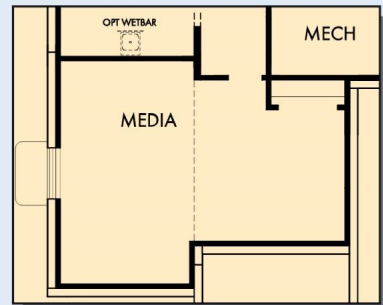

FIRST FLOOR

OPTIONAL WALL FIREPLACE AT FAMILY

OPTIONAL SIDE LOAD 3 CAR GARAGE

OPTIONAL SIDE LOAD 2 CAR GARAGE

THE KIMBROUGH

For additional options, please visit DavidWeekleyHomes.com

DavidWeekleyHomes.com

THE KIMBROUGH

OPTIONAL GAME ROOM WITH BEDROOM 5,6 AND BATH 4

OPTIONAL WALKOUT BASEMENT

BASEMENT

OPTIONAL MEDIA AT GAME ROOM

For additional options, please visit DavidWeekleyHomes.com

See a David Weekley Homes Sales Consultant for details. Prices, plans, dimensions, features, specifications, materials, and availability of homes or communities are subject to change without notice or obligation. Illustrations are artist's depictions only and may differ from completed improvements. Copyright © 2024 David Weekley Homes - All Rights Reserved. Salt Lake City, UT