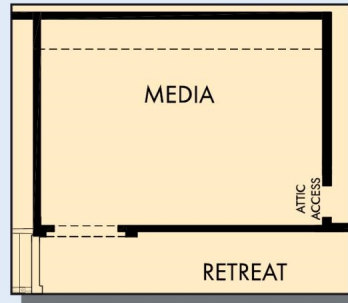

THE MALINDA

Exterior H

2,978 - 3,276 sq. ft.

4 Bedrooms

3 Full Baths

2 Car Garage

Exterior K

Exterior I

David Weekley
Homes

THE MALINDA

2,978 - 3,276 sq. ft. • 4 Bedrooms • 3 Full Baths • 2 Car Garage

THE MALINDA

OPTIONAL MEDIA AT RETREAT

SECOND FLOOR

For additional options, please visit DavidWeekleyHomes.com