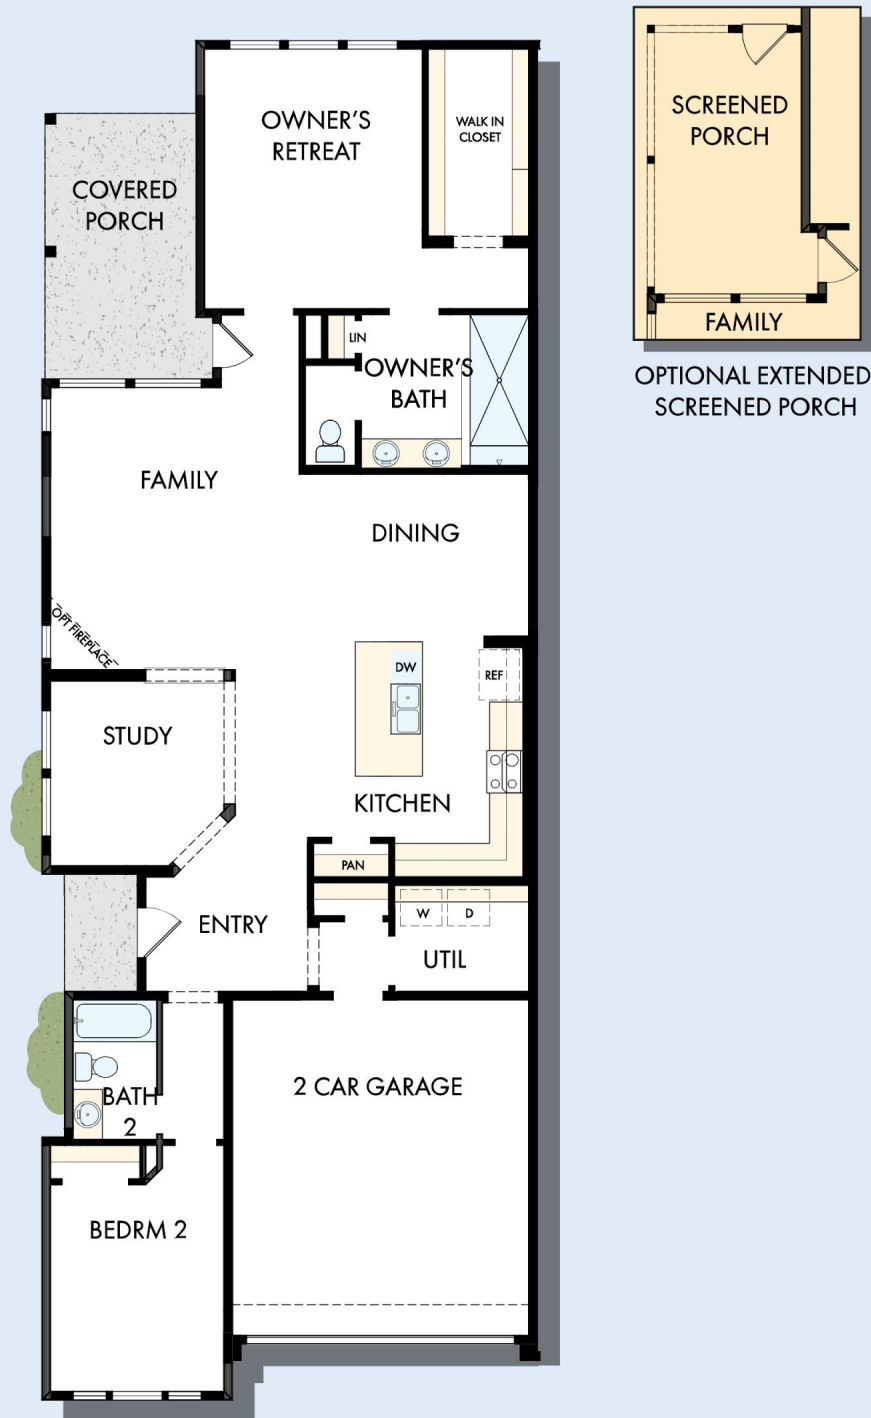

THE CLARITY

Exterior A

1,726 - 1,734 sq. ft.

2 Bedrooms

2 Full Baths

2 Car Garage

Exterior B

Exterior C

Encore
by David Weekley Homes

THE CLARITY

1,726 - 1,734 sq. ft. • 2 Bedrooms • 2 Full Baths • 2 Car Garage

B926 in 3286 RAL

For additional options, please visit DavidWeekleyHomes.com

3/4/2024

See a David Weekley Homes Sales Consultant for details. Prices, plans, dimensions, features, specifications, materials, and availability of homes or communities are subject to change without notice or obligation. Illustrations are artist's depictions only and may differ from completed improvements. Copyright © 2024 David Weekley Homes - All Rights Reserved. Raleigh, Durham, Chapel Hill, NC