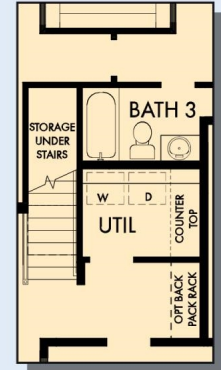

Encore
by David Weekley Homes

THE COPPERDALE

2,268 - 3,695 sq. ft. • 3 - 4 Bedrooms • 3 - 4 Full Baths • 3 Car Garage

OPTIONAL COVERED PORCH AT DINING

OPTIONAL EXTENDED COVERED PORCH AT DINING AND FAMILY

OPTIONAL SUPER SHOWER AT OWNER'S BATH

OPTIONAL FREE STANDING TUB WITH SEPARATE SHOWER AT OWNER'S BATH

FIRST FLOOR WITH OPTIONAL SECOND FLOOR BONUS

FIRST FLOOR

OPTIONAL HOBBY AT GARAGE

OPTIONAL EXTENDED COVERED DECK AT FAMILY AND DINING

OPTIONAL COVERED DECK AT FAMILY

B884 in 4683 ATL

For additional options, please visit DavidWeekleyHomes.com

11/7/2024

THE COPPERDALE

OPTIONAL SECOND FLOOR
BONUS WITH BEDROOM 4 AND BATH 4

OPTIONAL SECOND FLOOR
BONUS WITH BATH 4

For additional options, please visit DavidWeekleyHomes.com