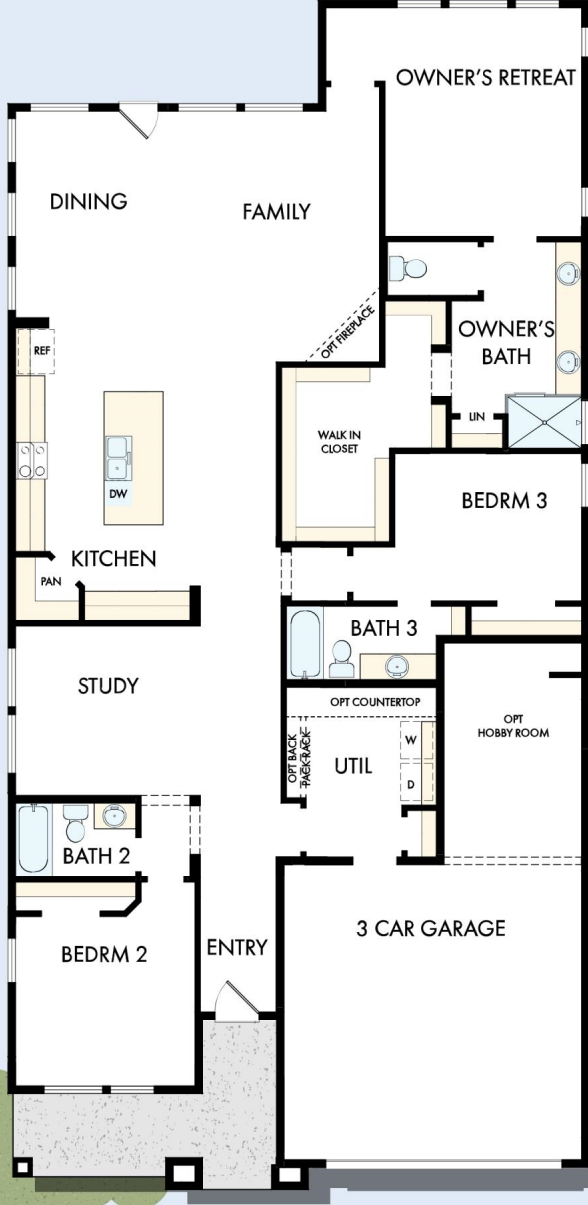

THE COPPERDALE

Exterior A

Exterior B

2,268 - 3,695 sq. ft.

3 - 4 Bedrooms

3 - 4 Full Baths

3 Car Garage

Shane

Encore
by David Weekley Homes

THE COPPERDALE

2,268 - 3,695 sq. ft. • 3 - 4 Bedrooms • 3 - 4 Full Baths • 3 Car Garage

OPTIONAL COVERED PORCH AT DINING

OPTIONAL EXTENDED COVERED PORCH AT DINING AND FAMILY

OPTIONAL SUPER SHOWER AT OWNER'S BATH

OPTIONAL FREE STANDING TUB WITH SEPARATE SHOWER AT OWNER'S BATH

FIRST FLOOR WITH OPTIONAL SECOND FLOOR BONUS

FIRST FLOOR

OPTIONAL HOBBY AT GARAGE

OPTIONAL EXTENDED COVERED DECK AT FAMILY AND DINING

OPTIONAL COVERED DECK AT FAMILY

B884 in 4683 ATL

For additional options, please visit DavidWeekleyHomes.com

11/7/2024

THE COPPERDALE

OPTIONAL SECOND FLOOR
BONUS WITH BEDROOM 4 AND BATH 4

OPTIONAL SECOND FLOOR
BONUS WITH BATH 4

For additional options, please visit DavidWeekleyHomes.com