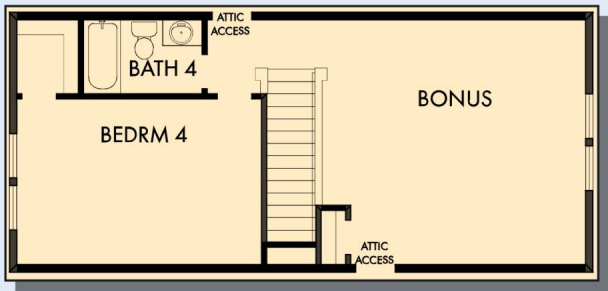

OPTIONAL FREE STANDING TUB WITH SEPARATE SHOWER AT OWNER'S BATH

FIRST FLOOR WITH OPTIONAL SECOND FLOOR BONUS

FIRST FLOOR

OPTIONAL HOBBY AT GARAGE

OPTIONAL EXTENDED COVERED DECK AT FAMILY AND DINING

OPTIONAL COVERED DECK AT FAMILY

B884 in 4683 ATL

For additional options, please visit DavidWeekleyHomes.com

11/7/2024

THE COPPERDALE

OPTIONAL SECOND FLOOR
BONUS WITH BEDROOM 4 AND BATH 4

OPTIONAL SECOND FLOOR
BONUS WITH BATH 4

For additional options, please visit DavidWeekleyHomes.com