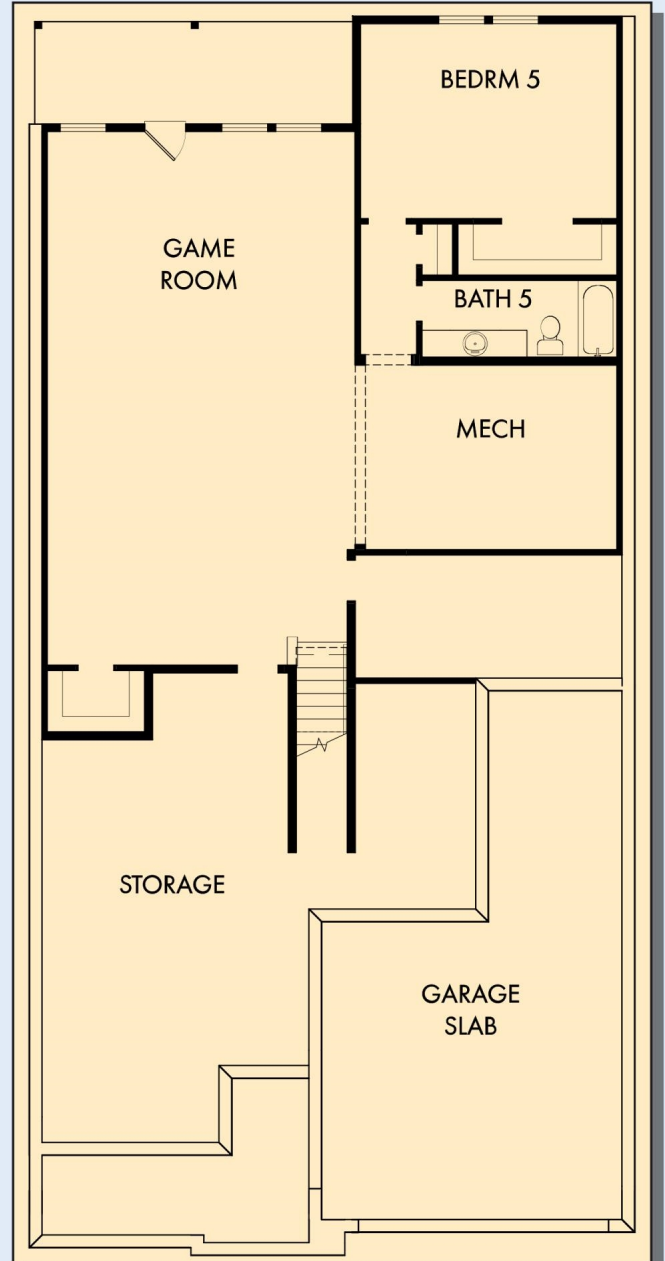

Encore
by David Weekley Homes

THE COPPERDALE

2,268 - 3,695 sq. ft. • 3 - 4 Bedrooms • 3 - 4 Full Baths • 3 Car Garage

OPTIONAL COVERED PORCH AT DINING

OPTIONAL EXTENDED COVERED PORCH AT DINING AND FAMILY

OPTIONAL SUPER SHOWER AT OWNER'S BATH

OPTIONAL FREE STANDING TUB WITH SEPARATE SHOWER AT OWNER'S BATH

FIRST FLOOR WITH OPTIONAL SECOND FLOOR BONUS

FIRST FLOOR

OPTIONAL HOBBY AT GARAGE

OPTIONAL EXTENDED COVERED DECK AT FAMILY AND DINING

OPTIONAL COVERED DECK AT FAMILY

B884 in 4683 ATL

For additional options, please visit DavidWeekleyHomes.com

11/7/2024

THE COPPERDALE

OPTIONAL SECOND FLOOR
BONUS WITH BEDROOM 4 AND BATH 4

OPTIONAL SECOND FLOOR
BONUS WITH BATH 4

For additional options, please visit DavidWeekleyHomes.com

THE COPPERDALE

OPTIONAL FULL UNFINISHED BASEMENT

OPTIONAL GAME ROOM WITH BEDROOM 5 AND BATH 5 AT BASEMENT

For additional options, please visit DavidWeekleyHomes.com

See a David Weekley Homes Sales Consultant for details. Prices, plans, dimensions, features, specifications, materials, and availability of homes or communities are subject to change without notice or obligation. Illustrations are artist's depictions only and may differ from completed improvements. Copyright © 2024 David Weekley Homes - All Rights Reserved. Atlanta, GA