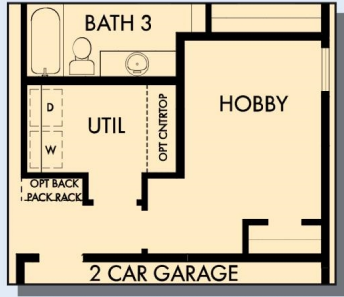

Encore
by David Weekley Homes

THE COPPERDALE

2,268 - 3,695 sq. ft. • 3 - 4 Bedrooms • 3 - 4 Full Baths • 3 Car Garage

OPTIONAL COVERED PORCH AT DINING

OPTIONAL EXTENDED COVERED PORCH AT DINING AND FAMILY

OPTIONAL SUPER SHOWER AT OWNER'S BATH

OPTIONAL FREE STANDING TUB WITH SEPARATE SHOWER AT OWNER'S BATH

FIRST FLOOR WITH OPTIONAL SECOND FLOOR BONUS

FIRST FLOOR

OPTIONAL HOBBY AT GARAGE

OPTIONAL EXTENDED COVERED DECK AT FAMILY AND DINING

OPTIONAL COVERED DECK AT FAMILY

B884 in 4683 ATL

For additional options, please visit DavidWeekleyHomes.com

11/7/2024

THE COPPERDALE

OPTIONAL SECOND FLOOR
BONUS WITH BEDROOM 4 AND BATH 4

OPTIONAL SECOND FLOOR
BONUS WITH BATH 4

For additional options, please visit DavidWeekleyHomes.com