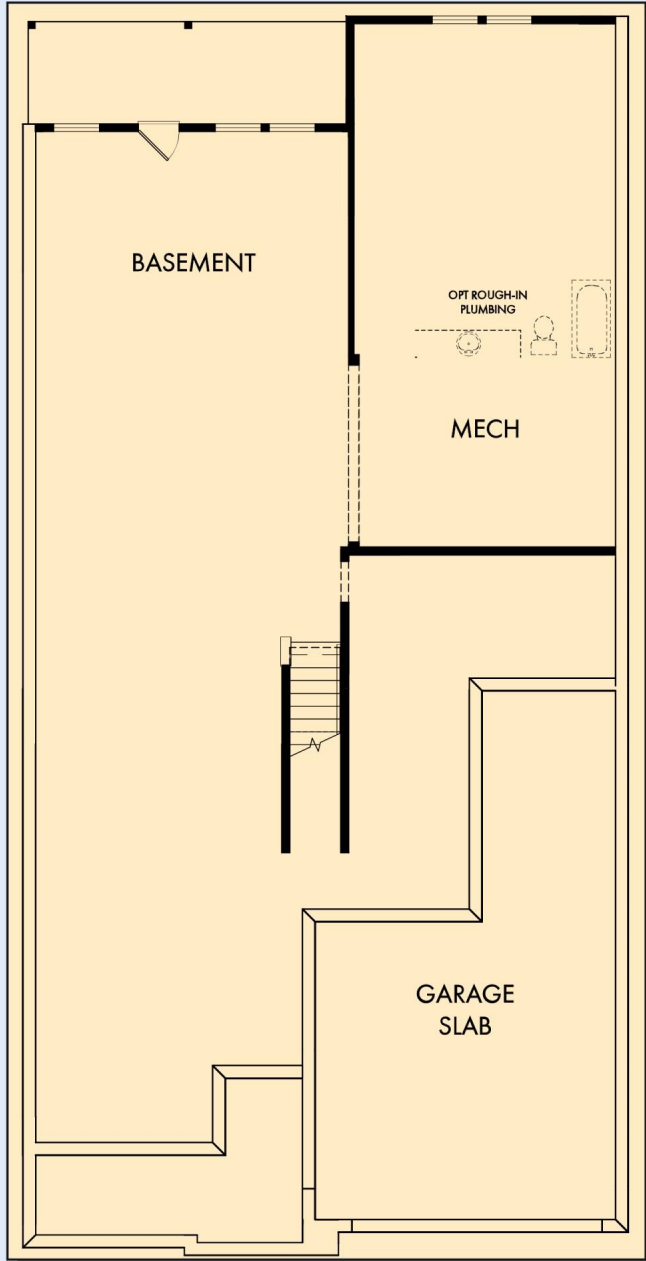

THE COPPERDALE

OPTIONAL FULL UNFINISHED BASEMENT