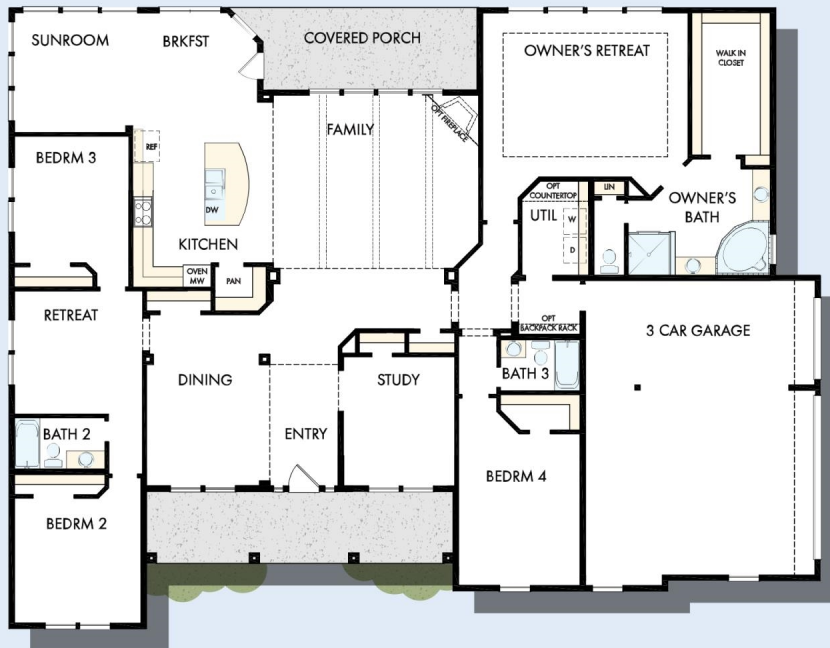

**David Weekley
Homes**

THE FREDERICKSBURG

3,238 - 3,331 sq. ft. • 4 Bedrooms • 3 - 5 Full Baths • 1 - 2 Half Baths • 3 Car Garage

OPTIONAL EXTENDED COVERED PORCH AT FAMILY

OPTIONAL OUTDOOR LIVING AT FAMILY

OPTIONAL SUPER OWNER'S BATH

OPTIONAL EXTENDED BEDROOM 2 AND 3 WITH BATH 4 AT RETREAT

OPTIONAL EXTENDED BEDROOM 2 AND 3 AT RETREAT

FIRST FLOOR

FIRST FLOOR WITH OPTIONAL SECOND FLOOR BONUS

OPTIONAL POWDER BATH AT BATH 3