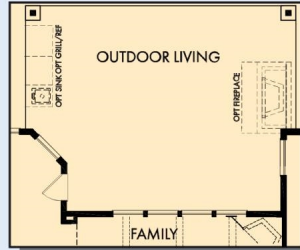

THE FREDERICKSBURG

Exterior A

Exterior B

3,238 - 3,331 sq. ft.

4 Bedrooms

3 - 5 Full Baths

1 - 2 Half Baths

3 Car Garage

**David Weekley
Homes**

THE FREDERICKSBURG

3,238 - 3,331 sq. ft. • 4 Bedrooms • 3 - 5 Full Baths • 1 - 2 Half Baths • 3 Car Garage

OPTIONAL EXTENDED COVERED PORCH AT FAMILY

OPTIONAL OUTDOOR LIVING AT FAMILY