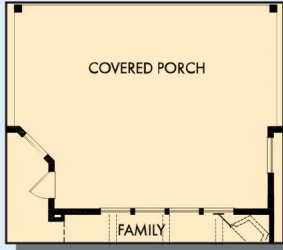

**David Weekley
Homes**

THE FREDERICKSBURG

3,238 - 3,331 sq. ft. • 4 Bedrooms • 3 - 5 Full Baths • 1 - 2 Half Baths • 3 Car Garage

OPTIONAL EXTENDED COVERED PORCH AT FAMILY

OPTIONAL OUTDOOR LIVING AT FAMILY