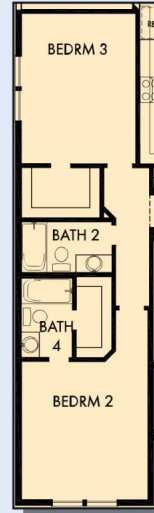

THE FREDERICKSBURG

Exterior A

Exterior B

3,238 - 3,331 sq. ft.

4 Bedrooms

3 - 5 Full Baths

1 - 2 Half Baths

3 Car Garage

**David Weekley
Homes**

THE FREDERICKSBURG

3,238 - 3,331 sq. ft. • 4 Bedrooms • 3 - 5 Full Baths • 1 - 2 Half Baths • 3 Car Garage

OPTIONAL EXTENDED COVERED PORCH AT FAMILY

OPTIONAL OUTDOOR LIVING AT FAMILY

OPTIONAL SUPER OWNER'S BATH

OPTIONAL EXTENDED BEDROOM 2 AND 3 WITH BATH 4 AT RETREAT

OPTIONAL EXTENDED BEDROOM 2 AND 3 AT RETREAT

FIRST FLOOR

FIRST FLOOR WITH OPTIONAL SECOND FLOOR BONUS

OPTIONAL POWDER BATH AT BATH 3