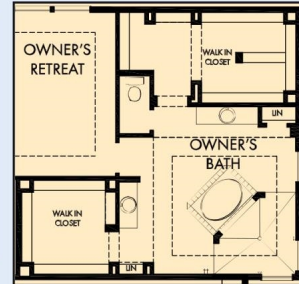

**David Weekley
Homes**

THE FREDERICKSBURG

3,238 - 3,331 sq. ft. • 4 Bedrooms • 3 - 5 Full Baths • 1 - 2 Half Baths • 3 Car Garage

OPTIONAL EXTENDED COVERED PORCH AT FAMILY

OPTIONAL OUTDOOR LIVING AT FAMILY

OPTIONAL SUPER OWNER'S BATH

OPTIONAL EXTENDED BEDROOM 2 AND 3 WITH BATH 4 AT RETREAT

OPTIONAL EXTENDED BEDROOM 2 AND 3 AT RETREAT

FIRST FLOOR

FIRST FLOOR WITH OPTIONAL SECOND FLOOR BONUS

OPTIONAL POWDER BATH AT BATH 3