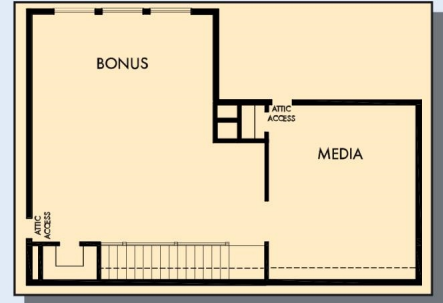

**David Weekley
Homes**

THE FREDERICKSBURG

3,238 - 3,331 sq. ft. • 4 Bedrooms • 3 - 5 Full Baths • 1 - 2 Half Baths • 3 Car Garage

OPTIONAL EXTENDED COVERED PORCH AT FAMILY

OPTIONAL OUTDOOR LIVING AT FAMILY

OPTIONAL SUPER OWNER'S BATH

OPTIONAL EXTENDED BEDROOM 2 AND 3 WITH BATH 4 AT RETREAT

OPTIONAL EXTENDED BEDROOM 2 AND 3 AT RETREAT

FIRST FLOOR

FIRST FLOOR WITH OPTIONAL SECOND FLOOR BONUS

OPTIONAL POWDER BATH AT BATH 3

THE FREDERICKSBURG

OPTIONAL SECOND FLOOR BONUS

OPTIONAL SECOND FLOOR BONUS
WITH BATH 5

OPTIONAL SECOND FLOOR BONUS WITH MEDIA

For additional options, please visit DavidWeekleyHomes.com

See a David Weekley Homes Sales Consultant for details. Prices, plans, dimensions, features, specifications, materials, and availability of homes or communities are subject to change without notice or obligation. Illustrations are artist's depictions only and may differ from completed improvements. Copyright © 2024 David Weekley Homes - All Rights Reserved. San Antonio, TX