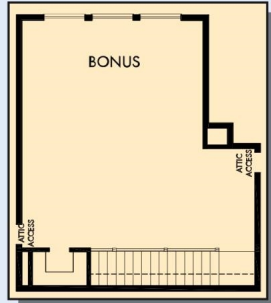

THE FREDERICKSBURG

OPTIONAL SECOND FLOOR BONUS