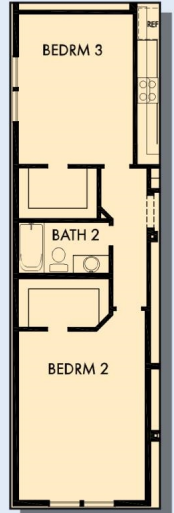

THE FREDERICKSBURG

Exterior A

Exterior B

3,238 - 3,331 sq. ft.

4 Bedrooms

3 - 5 Full Baths

1 - 2 Half Baths

3 Car Garage

**David Weekley
Homes**

THE FREDERICKSBURG

3,238 - 3,331 sq. ft. • 4 Bedrooms • 3 - 5 Full Baths • 1 - 2 Half Baths • 3 Car Garage

OPTIONAL EXTENDED COVERED PORCH AT FAMILY

OPTIONAL OUTDOOR LIVING AT FAMILY

OPTIONAL SUPER OWNER'S BATH

OPTIONAL EXTENDED BEDROOM 2 AND 3 WITH BATH 4 AT RETREAT

OPTIONAL EXTENDED BEDROOM 2 AND 3 AT RETREAT

FIRST FLOOR

FIRST FLOOR WITH OPTIONAL SECOND FLOOR BONUS

OPTIONAL POWDER BATH AT BATH 3