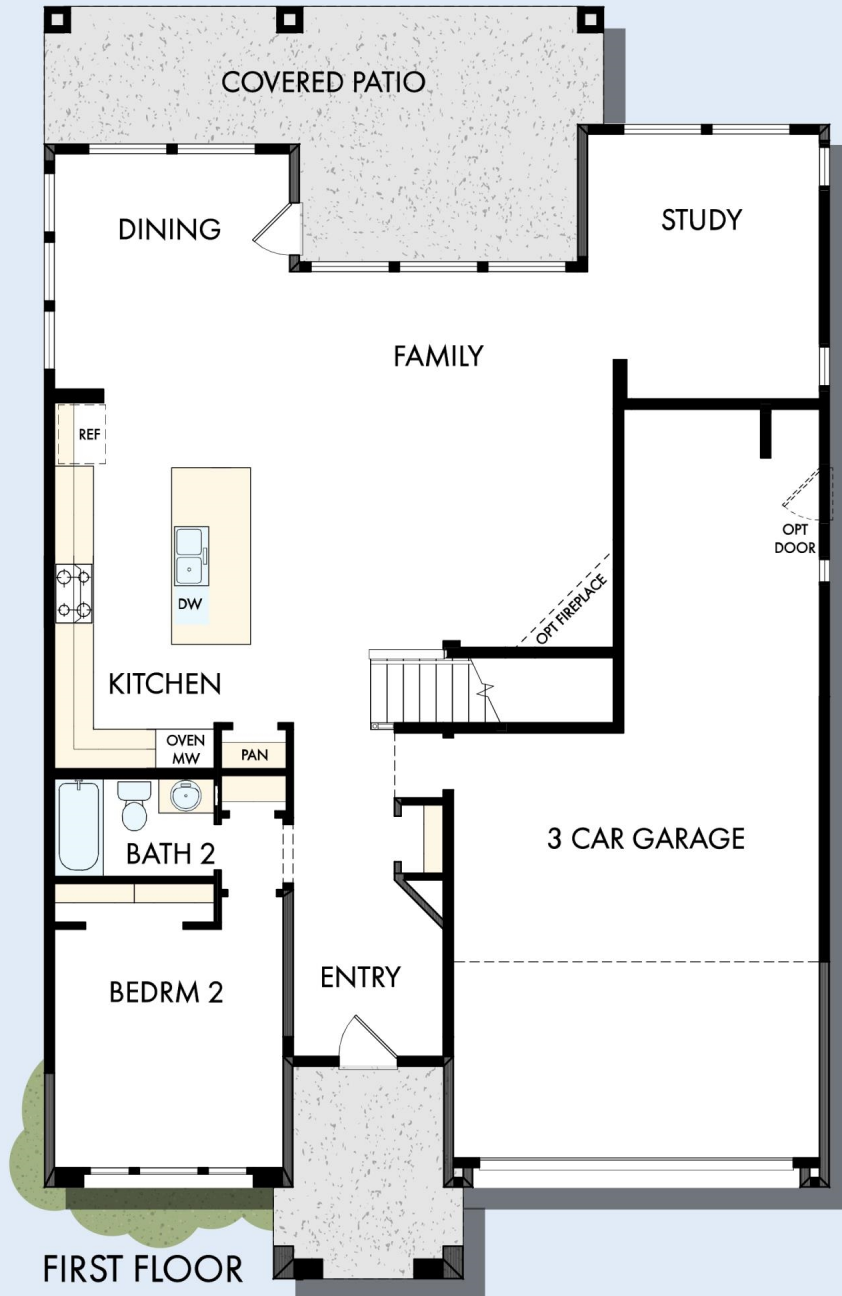

THE CARAVEO

Exterior A

3,041 - 3,067 sq. ft.

4 Bedrooms

4 Full Baths

3 Car Garage

Exterior B

Exterior G

David Weekley
Homes

THE CARAVEO

3,041 - 3,067 sq. ft. • 4 Bedrooms • 4 Full Baths • 3 Car Garage

B059 in 5526 PHX

For additional options, please visit DavidWeekleyHomes.com

3/3/2021

DavidWeekleyHomes.com

THE CARAVEO

SECOND FLOOR

OPTIONAL BEDROOM 5 AT RETREAT

OPTIONAL DROP-IN TUB WITH SEPARATE SHOWER AT OWNER'S BATH

OPTIONAL SUPER SHOWER AT OWNER'S BATH

For additional options, please visit DavidWeekleyHomes.com

See a David Weekley Homes Sales Consultant for details. Prices, plans, dimensions, features, specifications, materials, and availability of homes or communities are subject to change without notice or obligation. Illustrations are artist's depictions only and may differ from completed improvements. Copyright © 2021 David Weekley Homes - All Rights Reserved. Phoenix, AZ