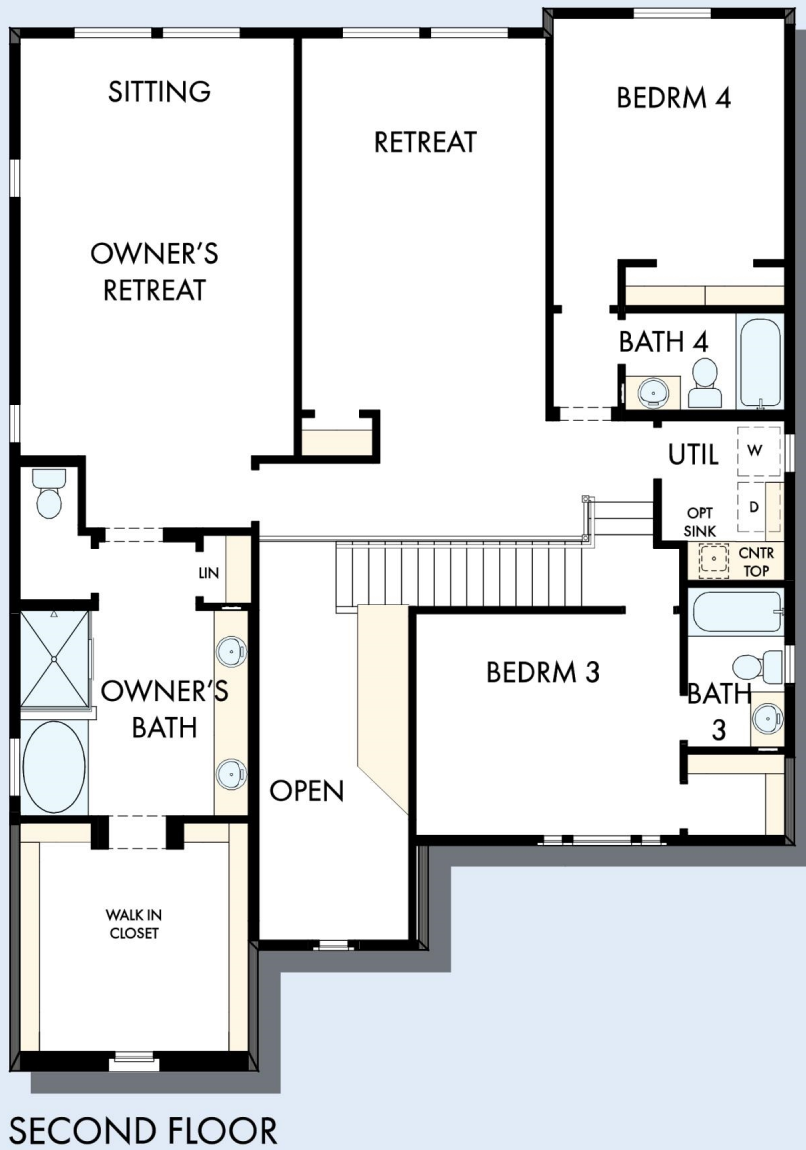

THE CARAVEO

Exterior A

3,041 - 3,067 sq. ft.

4 Bedrooms

4 Full Baths

3 Car Garage

Exterior B

Exterior G

David Weekley
Homes

THE CARAVEO

3,041 - 3,067 sq. ft. • 4 Bedrooms • 4 Full Baths • 3 Car Garage

B059 in 5526 PHX

For additional options, please visit DavidWeekleyHomes.com

3/3/2021

DavidWeekleyHomes.com

THE CARAVEO

SECOND FLOOR

OPTIONAL BEDROOM 5 AT RETREAT

OPTIONAL DROP-IN TUB WITH SEPARATE SHOWER AT OWNER'S BATH

OPTIONAL SUPER SHOWER AT OWNER'S BATH

For additional options, please visit DavidWeekleyHomes.com

See a David Weekley Homes Sales Consultant for details. Prices, plans, dimensions, features, specifications, materials, and availability of homes or communities are subject to change without notice or obligation. Illustrations are artist's depictions only and may differ from completed improvements. Copyright © 2021 David Weekley Homes - All Rights Reserved. Phoenix, AZ