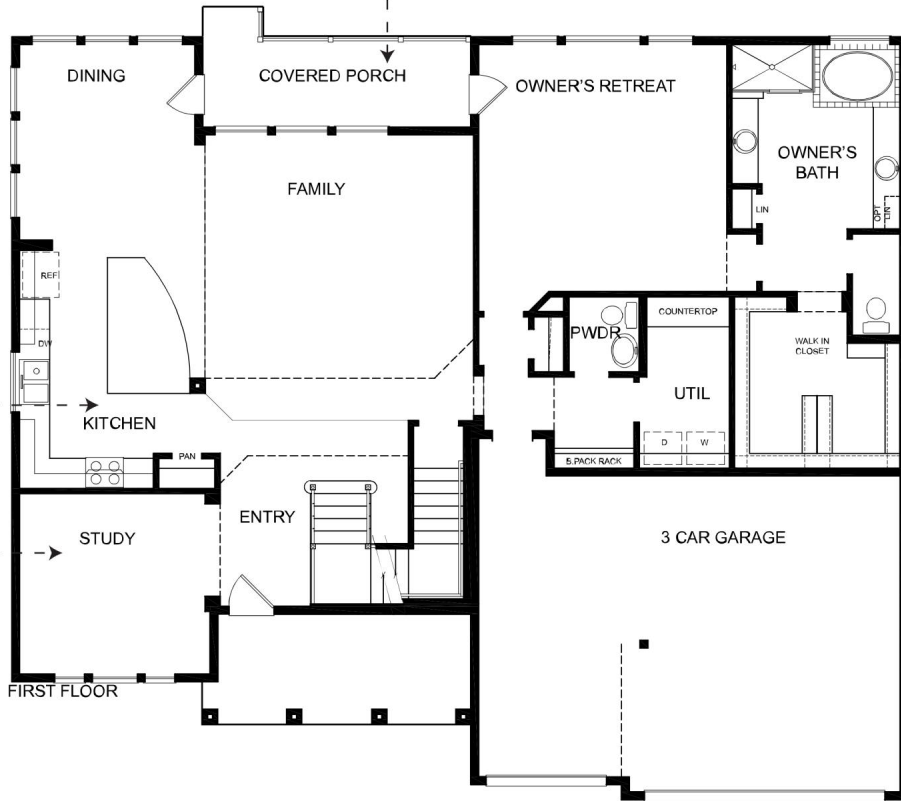

FLOOR PLAN OPTIONS

THE CASTLE

OPTIONAL SLIDING GLASS DOOR AT FAMILY

DavidWeekleyHomes.com

6439_SLC_5308

10/18/2018

Prices, plans, dimensions, features, specifications, materials and availability of homes or communities are subject to change without notice or obligation, Illustrations are artist depictions only and may differ from completed improvements. Not all options available in all communities.
 Copyright 2018 (c) David Weekley Homes - All Rights Reserved.