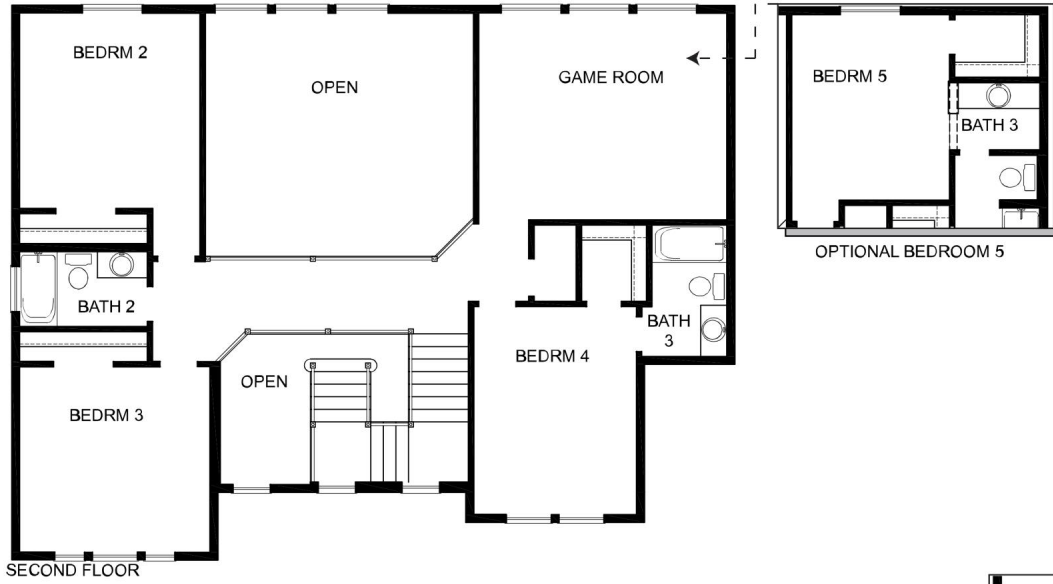

FLOOR PLAN OPTIONS

THE CASTLE

OPTIONAL SLIDING GLASS DOOR AT FAMILY

DavidWeekleyHomes.com

6439_SLC_5308

10/18/2018

Prices, plans, dimensions, features, specifications, materials and availability of homes or communities are subject to change without notice or obligation, Illustrations are artist depictions only and may differ from completed improvements. Not all options available in all communities.
 Copyright 2018 (c) David Weekley Homes - All Rights Reserved.