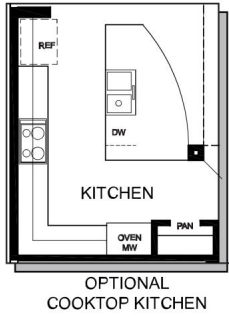

FLOOR PLAN OPTIONS

THE CASTLE

OPTIONAL SLIDING GLASS DOOR AT FAMILY

DavidWeekleyHomes.com

6439_SLC_5308

10/18/2018

Prices, plans, dimensions, features, specifications, materials and availability of homes or communities are subject to change without notice or obligation, Illustrations are artist depictions only and may differ from completed improvements. Not all options available in all communities.
 Copyright 2018 (c) David Weekley Homes - All Rights Reserved.